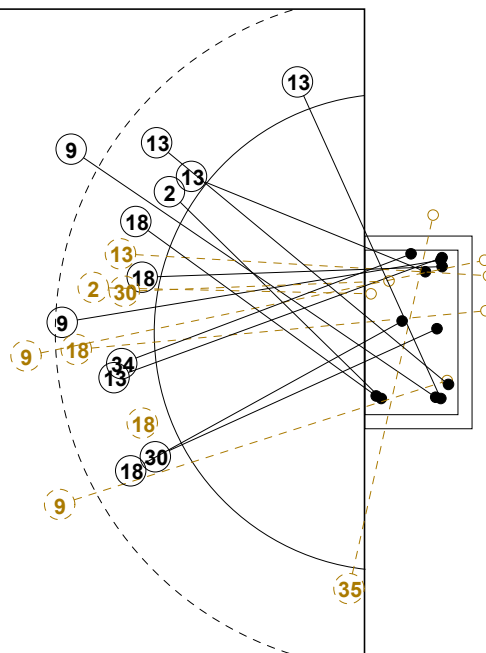

# 2016 IHF WOMEN'S JUNIOR (U20) WORLD CHAMPIONSHIP IN RUS PICTORIAL MATCH STATISTICS

ROUND 1

MATCH 10

201611010-21-1/1

7M ARG

ESP 7M

1st Half  
11 : 12

7M ESP