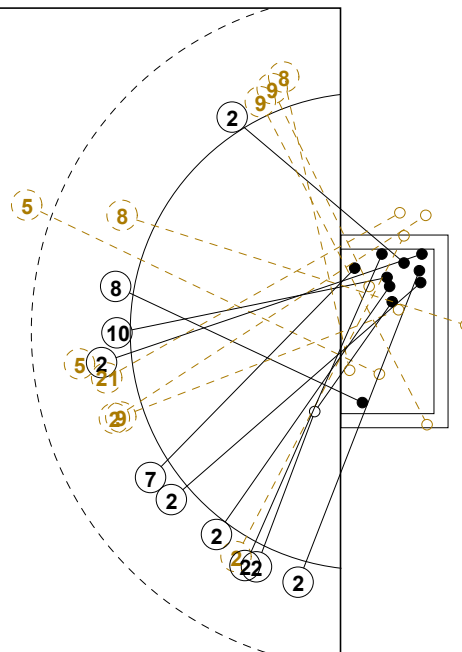

# 2016 IHF WOMEN'S JUNIOR (U20) WORLD CHAMPIONSHIP IN RUS PICTORIAL MATCH STATISTICS

ROUND 1

MATCH 10

201611010-21-1/1

7M ARG

ESP 7M

1st Half  
11 : 12

7M ESP