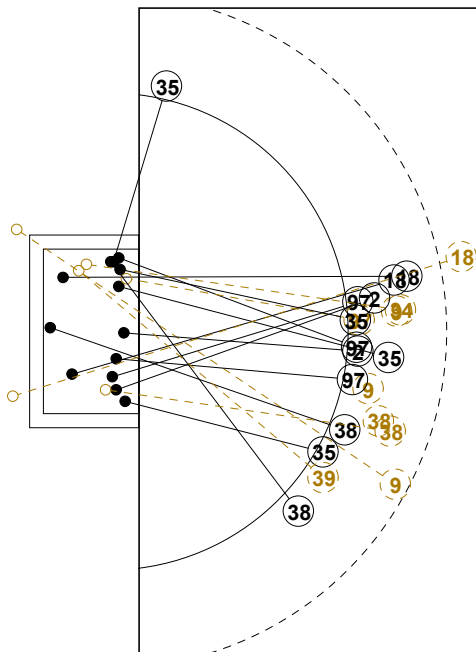

# 2016 IHF WOMEN'S JUNIOR (U20) WORLD CHAMPIONSHIP IN RUS PICTORIAL MATCH STATISTICS

ROUND 1

MATCH 10

201611010-21-1/1

7M ARG

ESP 7M

1st Half  
11 : 12

7M ESP