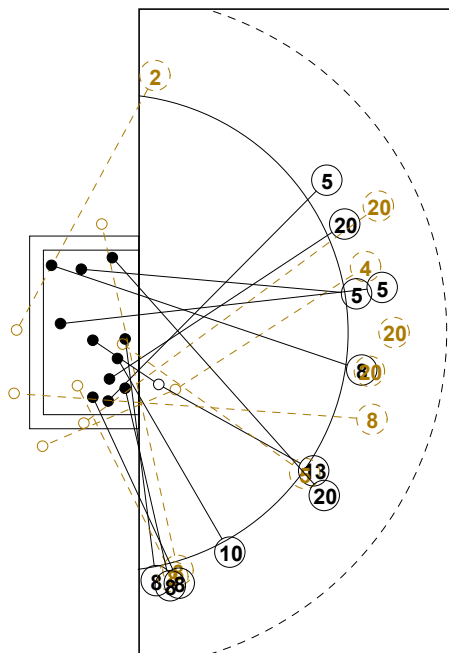

# 2016 IHF WOMEN'S JUNIOR (U20) WORLD CHAMPIONSHIP IN RUS PICTORIAL MATCH STATISTICS

ROUND 1

MATCH 10

201611010-21-1/1

7M ARG

ESP 7M

1st Half  
11 : 12

7M ESP