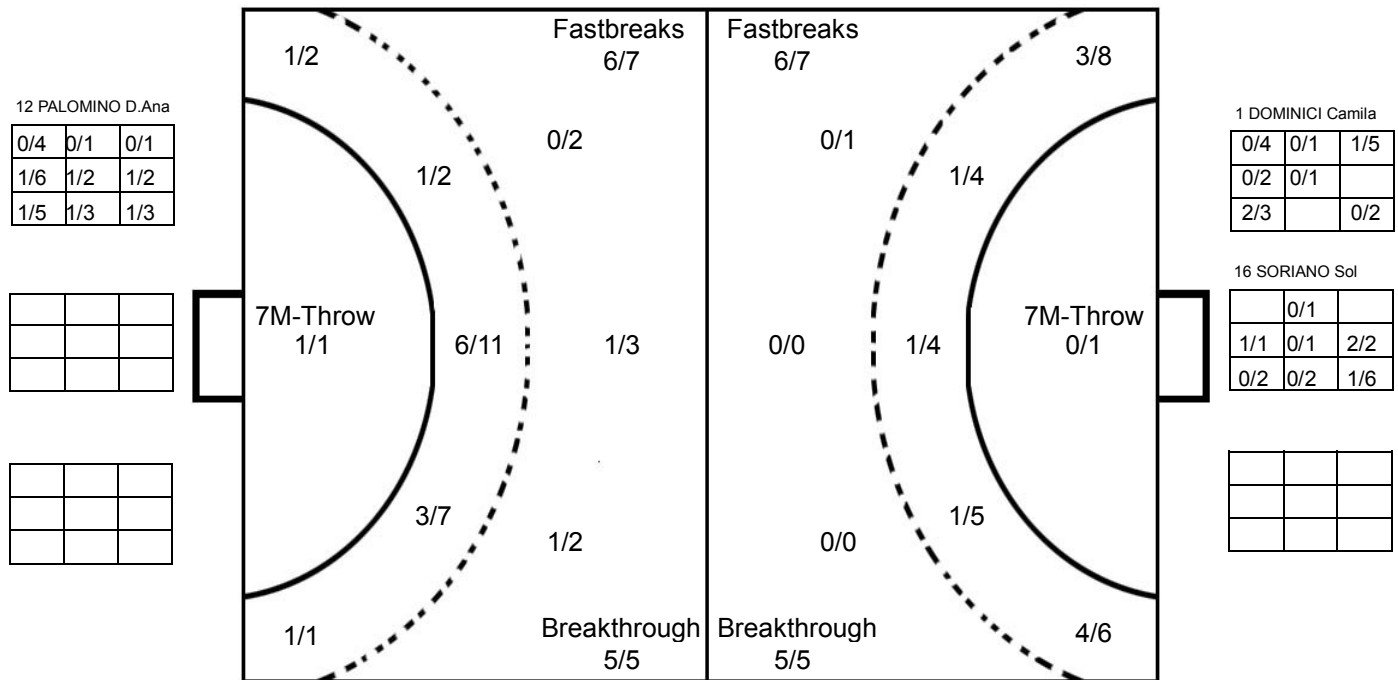

**Russia
2016**
IHF Women's Junior (U20)
World Championship

PHMS Pictorial Handball Match Statistics

IHF Official System

2016 IHF WOMEN'S JUNIOR (U20) WORLD CHAMPIONSHIP IN RUS
MATCH SHOT REPORT

ROUND 1

MATCH 10

201611010-41-1/1

SPAIN

1 AALLA R.Maddi	2 DE ANDRES C.N.	5 VILORIA P.Aida	9 MARTINEZ C.N.	12 PALOMINO D.Ana	13 HERNANDEZ S.L.	18 PRIETO O.Maria	25 ROJAS R.Anna
<table border="1"><tr><td></td><td></td><td></td></tr><tr><td></td><td></td><td></td></tr><tr><td></td><td></td><td></td></tr></table>	<table border="1"><tr><td></td><td></td><td></td></tr><tr><td></td><td></td><td></td></tr><tr><td>1</td><td>1</td><td>1</td></tr></table>	<table border="1"><tr><td></td><td></td><td></td></tr><tr><td></td><td></td><td></td></tr><tr><td></td><td></td><td></td></tr></table>	<table border="1"><tr><td>1</td><td></td><td>1</td></tr><tr><td></td><td></td><td></td></tr><tr><td></td><td></td><td></td></tr></table>	<table border="1"><tr><td></td><td></td><td></td></tr><tr><td></td><td></td><td></td></tr><tr><td></td><td></td><td></td></tr></table>	<table border="1"><tr><td>1</td><td></td><td>2</td></tr><tr><td>1</td><td></td><td></td></tr><tr><td></td><td></td><td></td></tr></table>	<table border="1"><tr><td>2</td><td></td><td>1</td></tr><tr><td></td><td>1</td><td></td></tr><tr><td></td><td></td><td>1</td></tr></table>	<table border="1"><tr><td></td><td></td><td></td></tr><tr><td></td><td></td><td></td></tr><tr><td></td><td></td><td></td></tr></table>
Post - 0 Miss - 0 Block - 0	Post - 0 Miss - 0 Block - 0	Post - 0 Miss - 0 Block - 0	Post - 0 Miss - 2 Block - 2	Post - 0 Miss - 0 Block - 0	Post - 0 Miss - 1 Block - 0	Post - 0 Miss - 2 Block - 1	Post - 0 Miss - 0 Block - 0
26 ARTOLA A.Ane	30 KORTABERRIA B.N.	34 TORRAS PARERA	35 ECHEVERRIA M.M.	38 LIZARBE BOM E.	39 ENCINA ALVAREZ A	84 MARIN PEREZ Ana	97 GASSAMA C.K.
<table border="1"><tr><td></td><td></td><td></td></tr><tr><td></td><td></td><td></td></tr><tr><td></td><td></td><td></td></tr></table>	<table border="1"><tr><td></td><td>1</td><td></td></tr><tr><td></td><td>1</td><td></td></tr><tr><td></td><td></td><td></td></tr></table>	<table border="1"><tr><td></td><td></td><td></td></tr><tr><td></td><td></td><td></td></tr><tr><td>1</td><td></td><td></td></tr></table>	<table border="1"><tr><td></td><td></td><td></td></tr><tr><td></td><td></td><td></td></tr><tr><td>1</td><td></td><td>3</td></tr></table>	<table border="1"><tr><td></td><td>1</td><td></td></tr><tr><td></td><td></td><td></td></tr><tr><td></td><td></td><td>1</td></tr></table>	<table border="1"><tr><td></td><td></td><td></td></tr><tr><td></td><td></td><td></td></tr><tr><td></td><td></td><td></td></tr></table>	<table border="1"><tr><td></td><td></td><td></td></tr><tr><td></td><td></td><td></td></tr><tr><td></td><td></td><td></td></tr></table>	<table border="1"><tr><td></td><td></td><td></td></tr><tr><td></td><td></td><td></td></tr><tr><td>1</td><td>1</td><td>1</td></tr></table>
Post - 0 Miss - 0 Block - 0	Post - 0 Miss - 0 Block - 0	Post - 0 Miss - 0 Block - 0	Post - 0 Miss - 1 Block - 0	Post - 0 Miss - 0 Block - 1	Post - 0 Miss - 0 Block - 0	Post - 0 Miss - 0 Block - 0	Post - 0 Miss - 0 Block - 0

ARGENTINA

1 DOMINICI Camila	2 URBAN Rosario	4 PIPPO Camila	5 CASASOLA Micaela	7 LACAZETTE Lila	8 BONAZZOLA Camila	9 MAZZA Martina	10 SANS Macarena
<table border="1"><tr><td></td><td></td><td></td></tr><tr><td></td><td></td><td></td></tr><tr><td></td><td></td><td></td></tr></table>	<table border="1"><tr><td>4</td><td></td><td></td></tr><tr><td>3</td><td></td><td></td></tr><tr><td></td><td></td><td></td></tr></table>	<table border="1"><tr><td></td><td></td><td></td></tr><tr><td></td><td></td><td></td></tr><tr><td></td><td></td><td></td></tr></table>	<table border="1"><tr><td></td><td>1</td><td></td></tr><tr><td></td><td></td><td>1</td></tr><tr><td>1</td><td></td><td></td></tr></table>	<table border="1"><tr><td></td><td></td><td></td></tr><tr><td></td><td></td><td></td></tr><tr><td>1</td><td></td><td></td></tr></table>	<table border="1"><tr><td></td><td></td><td>1</td></tr><tr><td>1</td><td></td><td></td></tr><tr><td>1</td><td>1</td><td>1</td></tr></table>	<table border="1"><tr><td></td><td></td><td></td></tr><tr><td></td><td></td><td></td></tr><tr><td></td><td></td><td></td></tr></table>	<table border="1"><tr><td></td><td></td><td></td></tr><tr><td></td><td></td><td></td></tr><tr><td></td><td></td><td></td></tr></table>
Post - 0 Miss - 0 Block - 0	Post - 1 Miss - 2 Block - 0	Post - 1 Miss - 1 Block - 0	Post - 0 Miss - 0 Block - 1	Post - 0 Miss - 0 Block - 0	Post - 0 Miss - 3 Block - 0	Post - 1 Miss - 0 Block - 0	Post - 0 Miss - 0 Block - 0
11 CHIAUZZI Sofia	13 GAVILAN Giuliana	14 MORENO Daniela	15 BERNABEI Nicole	16 SORIANO Sol	17 ROMERO Jessica	20 CARLETTI Maira	21 SANABRIA Gisela
<table border="1"><tr><td></td><td></td><td></td></tr><tr><td></td><td></td><td></td></tr><tr><td></td><td></td><td></td></tr></table>	<table border="1"><tr><td></td><td>1</td><td></td></tr><tr><td></td><td></td><td></td></tr><tr><td></td><td></td><td></td></tr></table>	<table border="1"><tr><td></td><td></td><td></td></tr><tr><td></td><td></td><td></td></tr><tr><td></td><td></td><td></td></tr></table>	<table border="1"><tr><td></td><td></td><td></td></tr><tr><td></td><td></td><td></td></tr><tr><td></td><td></td><td></td></tr></table>	<table border="1"><tr><td></td><td></td><td></td></tr><tr><td></td><td></td><td></td></tr><tr><td></td><td></td><td></td></tr></table>	<table border="1"><tr><td></td><td></td><td></td></tr><tr><td></td><td></td><td></td></tr><tr><td></td><td></td><td></td></tr></table>	<table border="1"><tr><td></td><td></td><td></td></tr><tr><td></td><td></td><td></td></tr><tr><td>1</td><td></td><td>1</td></tr></table>	<table border="1"><tr><td></td><td></td><td></td></tr><tr><td></td><td></td><td></td></tr><tr><td></td><td></td><td></td></tr></table>
Post - 0 Miss - 0 Block - 0	Post - 0 Miss - 0 Block - 0	Post - 0 Miss - 0 Block - 0	Post - 0 Miss - 0 Block - 0	Post - 0 Miss - 0 Block - 0	Post - 0 Miss - 0 Block - 0	Post - 1 Miss - 0 Block - 2	Post - 0 Miss - 1 Block - 0