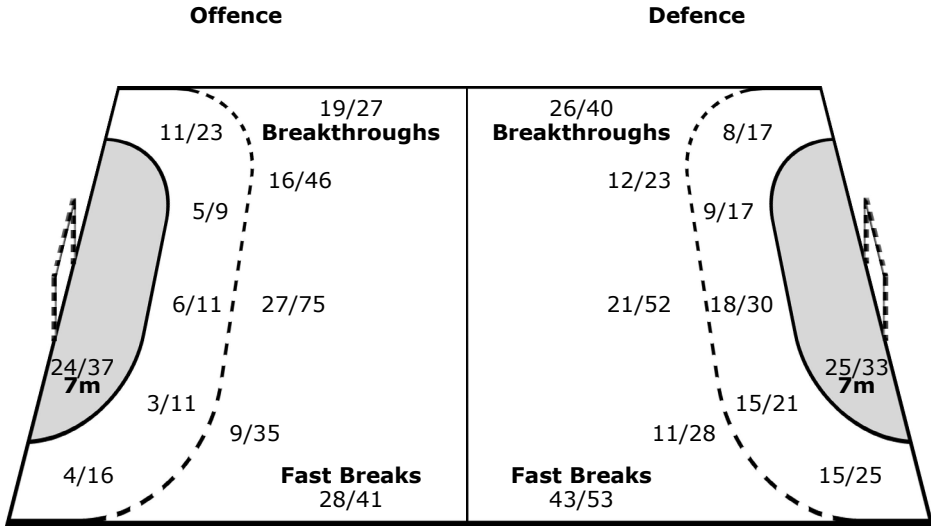

CUMULATIVE STATISTICS

ESTADISTICAS ACUMULADAS

KSA - SAUDI ARABIA
After 7 matches

Shots Distribution

Players
Goals / Shots

1 ALSAEED Q	2 ALSALEM M	7 ALMOHSIN H	10 ALSAIHATI A	13 ALHABIB M	15 ALOBAIDI S	20 ALENBAAWI T	23 ALHARBI A
0/1	1/2 1/1 4/4 0/2 0/5 2/5 5/7 2/6 6/8	0/1 2/2 1/2 1/4 2/3 3/3 2/2		0/1 1/1 1/2 1/1 0/2 1/2 1/1 4/5	3/3 1/2 1/2 4/5 2/3 2/3	1/1 1/1 1/5 3/3 1/1	0/1 0/1
	5-Missed 4-Post 3-Blocked	3-Missed 1-Post 7-Blocked		1-Missed 2-Post 7-Blocked 4-Missed 1-Post 1-Blocked		1-Missed	
24 ALOBAIDI H	25 ALHAMMAD A	37 ALABAS M	52 ALZAYER S	77 ALABDULALI A	87 ALZAER M	88 ALHANNABI H	89 ALTAWHEEL Y
1/3 1/4 1/2 3/5 4/6 5/7 5/6	2/2 1/1 1/1 1/1 2/3	1/1 1/2 2/3 1/2 0/1 2/4 3/3 2/2 1/2	1/2 0/1 1/1	6/7 1/2 1/5 0/3 1/1 10/12 6/7 1/3	1/1 1/1 2/4 0/2 1/2 2/5	0/1 1/1 0/2 1/2 2/4 3/3 5/8	1/1 1/1 1/2 1/1 0/1
1-Missed 4-Blocked	2-Post	4-Missed 2-Post 6-Blocked 1-Missed	1-Missed	2-Missed 3-Post	1-Missed	4-Missed 1-Post 4-Blocked	

Team
Goals / Shots

13/18	5/9	13/15
11/31	3/17	16/35
32/45	19/28	37/49

28-Missed 6-Post 2-Blocked

Goalkeepers
Saves / Shots

11/25	11/22	7/20
7/38	6/6	20/47
10/56	8/28	8/53

12 ALSAEED M

8/17	8/15	5/13
13/24	4/4	14/32
7/36	6/17	6/43

16 ALSALEM M

3/8	3/7	2/7
4/14	2/2	6/15
3/20	2/11	2/10

Legend:

%	Efficiency	2Min	2 Minute Suspensions	6m	6-metre Shots	7m	7-metre Shots
9m	9-metre Shots	AS	Assists	BM	Bronze Medal Match	BS	Blocked Shots
BT	Breakthroughs	DSQ	Disqualified	DR	Disqualification with report	FB	Fast Breaks
G/S	Goals/Shots	GM	Gold Medal Match	MP	Matches Played	n/a	not applicable
PL	Placement	PR	Preliminary Round	QF	Quarterfinal	RC	Red Cards
S/S	Saves/Shots	SF	Semifinal	ST	Steals	TO	Turnovers
TP	Time Played	Wing	Wing Shots	YC	Yellow Cards