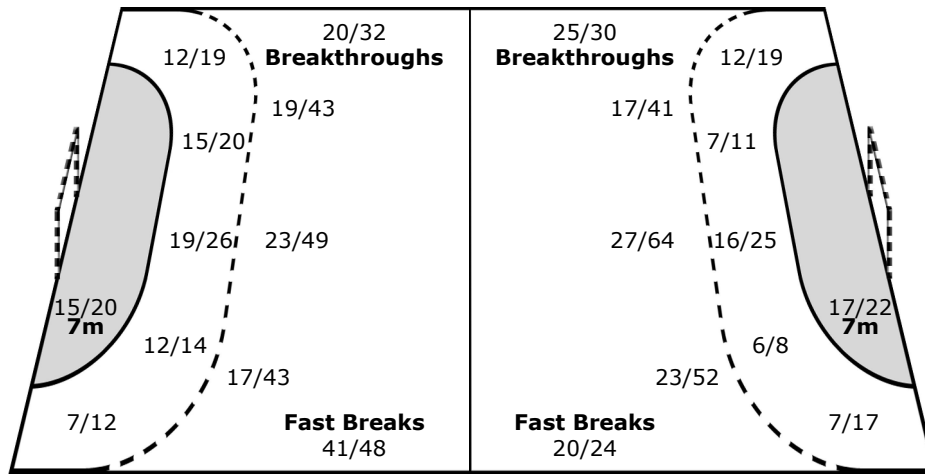

CUMULATIVE STATISTICS

ESTADÍSTICAS ACUMULADAS

GER - GERMANY After 7 matches

Shots Distribution

Players

Goals / Shots

2 KNEER S 0/3 1/2 0/1 5/6 0/1 3/4 1-Blocked	4 ROGGISCH O 2/2 1/1 1/1	7 WIENCEK P 2/2 1/1 1/1 0/3 2/2 9/9 2/4 2/2 1-Missed 1-Post	9 REICHMANN T 1/2 2/3 1/1	12 HEINEVETTER S 0/1	13 THEUERKAUF C 1/1 1/1 1/1 1/2 0/1 5/5 3/3 2/2	14 GROETZKI P 1/1 1/3 2/2 1/1 0/1 1/2 7/9 5/5 2-Missed 2-Post	17 WEINHOLD S 2/2 0/1 1/1 2/3 0/1 1/3 8/10 1/3 9/10 4-Missed 3-Post 1-Blocked

19 STROBEL M 2/2 1/1 0/3 0/1 1/1 2/3 1-Missed 1-Post 2-Blocked	20 SCHMIDT K 1/1 1/1 4/5 2/2 2/4 5/5 6/6	23 FÄTH S 2/2 2/3 1/3 1/1 1-Missed 1-Post 2-Blocked 1-Missed	24 HAAß M 3/3 2/2 2/2 2/4 2/2 1/1 2/3 1-Missed	26 PFAHL A 1/2 1/1 1/1 0/1 2/2 3/4 4/5 4-Blocked 7-Missed 2-Post 1-Blocked 2-Missed 2-Post 1-Blocked 3-Missed 2-Post 5-Blocked	33 KLEIN D 4/4 1/1 2/2 2/2 0/1 0/1 6/8 3/3 2/3	66 CHRISTOPHERSEN SS 2/2 0/1 3/4 6/8 2/4 9/10

Team

Goals / Shots

19/23	5/8	15/17
14/17	4/17	15/26
58/71	18/27	47/54

22-Missed 14-Post 7-Blocked

Offence

Defence

Goalkeepers

Saves / Shots

7/16	5/13	2/25
5/17	4/5	14/29
18/58	12/34	13/57

12 HEINEVETTER S

4/10	4/11	2/22
5/16	3/4	10/24
15/49	10/25	10/49

16 LICHTLEIN C

3/6	1/2	0/3
0/1	1/1	4/5
3/9	2/9	3/8

Legend:

%	Efficiency	2Min	2 Minute Suspensions	6m	6-metre Shots	7m	7-metre Shots
9m	9-metre Shots	AS	Assists	BM	Bronze Medal Match	BS	Blocked Shots
BT	Breakthroughs	DSQ	Disqualified	DR	Disqualification with report	FB	Fast Breaks
G/S	Goals/Shots	GM	Gold Medal Match	MP	Matches Played	n/a	not applicable
PL	Placement	PR	Preliminary Round	QF	Quarterfinal	RC	Red Cards
S/S	Saves/Shots	SF	Semifinal	ST	Steals	TO	Turnovers
TP	Time Played	Wing	Wing Shots	YC	Yellow Cards