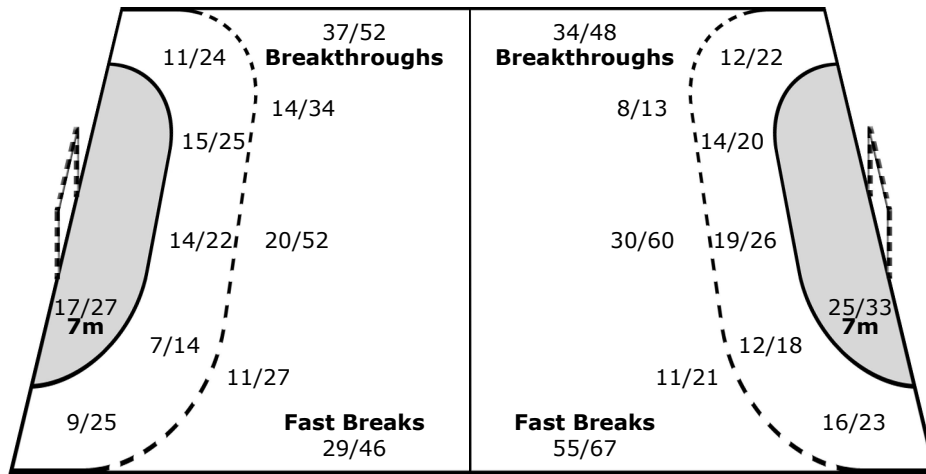

CUMULATIVE STATISTICS

ESTADÍSTICAS ACUMULADAS

CHI - CHILE
After 7 matches

Shots Distribution

Players

Goals / Shots

2 REYES DC		3 VALENZUELA A			4 FEUCHTMANN EJ			5 JOFRE N		6 DIAZ R		7 DONOSO VA		8 SALINAS E		10 FEUCHTMANN EL			
0/1	1/1		1/1		0/1	1/2	2/3	2/2	0/1		1/1	2/3	1/1	1/1	2/2	0/1	1/2	1/2	
0/2	1/1		1/1	1/1	2/2	0/3	1/5	1/2		0/1			1/5	0/2		0/2	1/5	7/8	
2/3	2/2	2/3	1/6	2/7	9/10	2/3	8/11	0/1	1/1	1/1	1/3	1/1	2/2	7/7			16/16	3/4	10/12

2-Missed
5-Missed 2-Post 1-Blocked
4-Missed
2-Blocked 2-Missed 2-Post
4-Missed 3-Post 4-Blocked

11 MAURIN F			13 ARAYA G			14 MOLL C			15 DEL RIO C			17 SALINAS R			22 MARTINEZ P			23 FEUCHTMANN H		
4/4			1/1			1/1						6/6	2/2	4/6	3/3	1/2	1/1	0/1	0/1	2/2
2/5	0/1	2/5			0/1			1/1		0/1		2/6		6/6	1/1		0/2	0/1	0/1	1/2
2/4		1/3	0/2	2/2	0/1			2/2	1/1	1/1		9/11	1/2	6/8	5/5	4/4	3/4	1/1	0/2	1/2

5-Missed 3-Post 1-Blocked
1-Post
7-Missed 4-Post 7-Blocked 1-Missed 1-Post
1-Missed 1-Post

Team

Goals / Shots

20/25	8/12	13/18
9/27	1/6	21/40
56/66	14/24	39/58

31-Missed 7-Post 5-Blocked

Offence

Defence

Goalkeepers

Saves / Shots

6/22	5/18	3/27
12/29	3/3	12/30
9/71	4/23	21/87

1 BARRIENTOS F

5/17	4/12	2/17
11/19	2/2	10/23
4/47	4/9	10/53

12 PACHECO L

		0/2
0/1		0/1
	0/2	1/3

16 OLIVA R

1/5	1/6	1/8
1/9	1/1	2/6
5/24	0/12	10/31

Legend:

%	Efficiency	2Min	2 Minute Suspensions	6m	6-metre Shots	7m	7-metre Shots
9m	9-metre Shots	AS	Assists	BM	Bronze Medal Match	BS	Blocked Shots
BT	Breakthroughs	DSQ	Disqualified	DR	Disqualification with report	FB	Fast Breaks
G/S	Goals/Shots	GM	Gold Medal Match	MP	Matches Played	n/a	not applicable
PL	Placement	PR	Preliminary Round	QF	Quarterfinal	RC	Red Cards
S/S	Saves/Shots	SF	Semifinal	ST	Steals	TO	Turnovers
TP	Time Played	Wing	Wing Shots	YC	Yellow Cards