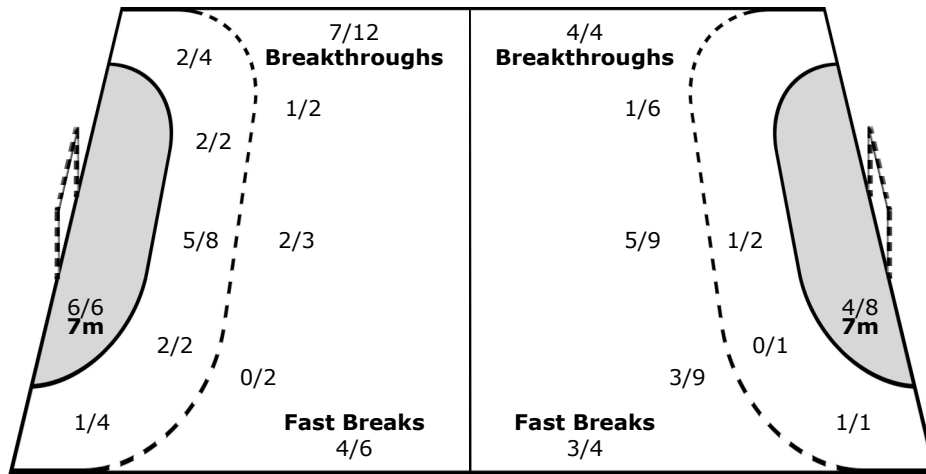

#### Goalkeepers

Saves / Shots

1/2	1/3	1/3
2/3	2/2	0/1
2/7	2/3	1/10

12 SKOF G

1/2	1/2	1/3
1/2	2/2	
2/6	1/2	0/8

16 PROST P

	0/1	
1/1		0/1
0/1	1/1	1/2

<b>Legend:</b>					
%	Efficiency	+	2 Minute + 2 Minute Suspensions	<b>2Min</b>	2 Minute Suspensions
<b>6m</b>	6-metre Shots	<b>7m</b>	7-metre Shots	<b>AS</b>	Assists
<b>BS</b>	Blocked Shots	<b>BT</b>	Breakthroughs	<b>DR</b>	Disqualification with report
<b>G/S</b>	Goals/Shots	<b>N/A</b>	not applicable	<b>RC</b>	Red Cards
<b>ST</b>	Steals	<b>TO</b>	Turnovers	<b>TP</b>	Time Played
<b>YC</b>	Yellow Cards			<b>Wing</b>	Wing Shots