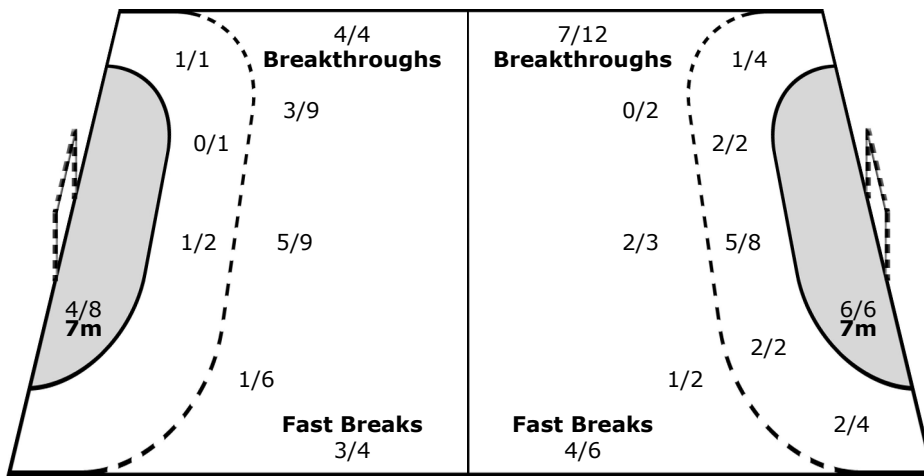

**Shots Distribution**

**Players**

Goals / Shots

**Team**

Goals / Shots

1/2	2/3	2/3
1/3	0/2	1/1
5/7	1/3	9/10

1-Missed 2-Post 7-Blocked

**Offence**

**Defence**

**Goalkeepers**

Saves / Shots

1/2	4/4	3/4
1/2	1/1	2/5
0/10	1/7	1/11

12 ALSAEED M

1/2	4/4	3/4
1/2	1/1	2/5
0/10	1/7	1/11

Legend:					
%	Efficiency	+	2 Minute + 2 Minute Suspensions	2Min	2 Minute Suspensions
6m	6-metre Shots	7m	7-metre Shots	AS	Assists
BS	Blocked Shots	BT	Breakthroughs	DR	Disqualification with report
G/S	Goals/Shots	N/A	not applicable	RC	Red Cards
ST	Steals	TO	Turnovers	TP	Time Played
YC	Yellow Cards			FB	Fast Breaks
				S/S	Saves/Shots
				Wing	Wing Shots