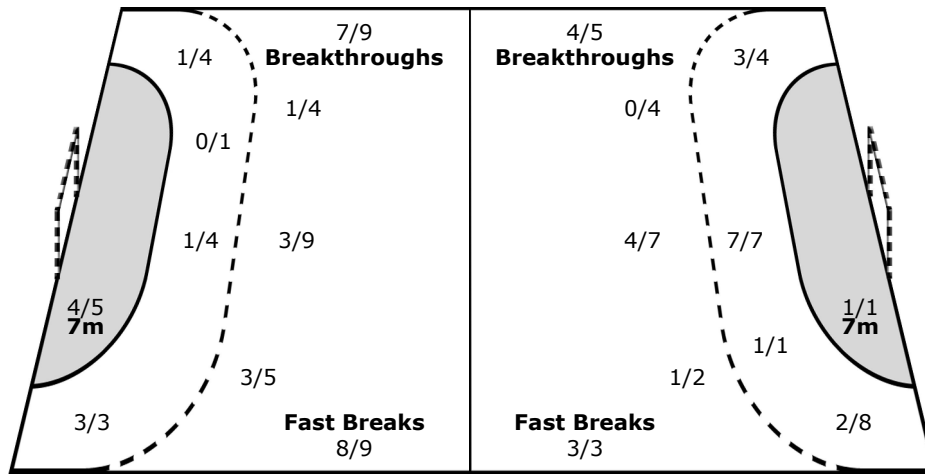

2-Missed 2-Post 2-Blocked

Offence

Defence

Goalkeepers

Saves / Shots

1/2	1/1	0/3
2/3	0/3	2/4
1/6	1/8	1/5

25 ALILOVIĆ M

1/2	1/1	0/3
2/3	0/3	2/4
1/6	1/8	1/5

Legend:

%	Efficiency	+	2 Minute + 2 Minute Suspensions	2Min	2 Minute Suspensions
6m	6-metre Shots	7m	7-metre Shots	AS	Assists
BS	Blocked Shots	BT	Breakthroughs	DR	Disqualification with report
G/S	Goals/Shots	N/A	not applicable	RC	Red Cards
ST	Steals	TO	Turnovers	TP	Time Played
YC	Yellow Cards			Wing	Wing Shots
				FB	Fast Breaks
				S/S	Saves/Shots