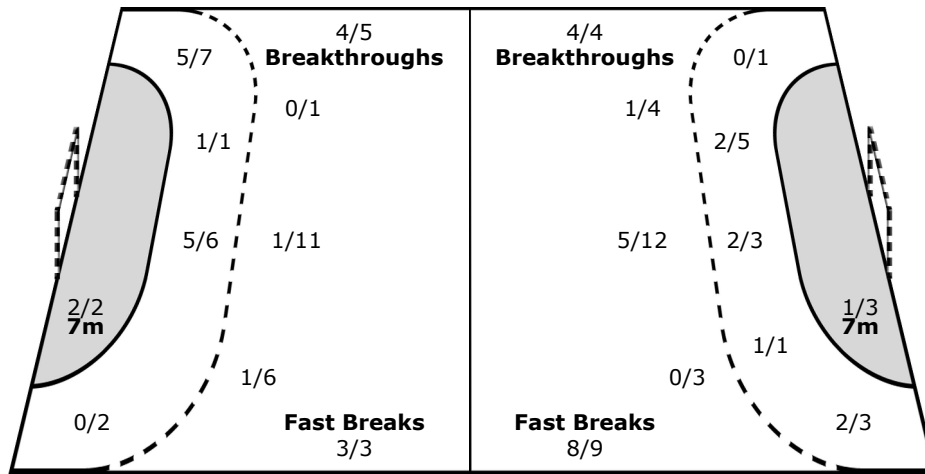

Team

Goals / Shots

1/2	1/1	1/1
1/6	0/1	2/3
4/6	4/5	8/9

3-Missed 1-Post 6-Blocked

Offence

Defence

Goalkeepers

Saves / Shots

1/3	1/2	
2/7	1/1	3/5
0/5	2/7	4/10

12 SKOF G		
1/1	1/2	
2/7		2/4
0/4	2/5	3/9

16 PROST P		
0/2		
	1/1	1/1
0/1	0/2	1/1

Legend:					
%	Efficiency	+	2 Minute + 2 Minute Suspensions	2Min	2 Minute Suspensions
6m	6-metre Shots	7m	7-metre Shots	AS	Assists
BS	Blocked Shots	BT	Breakthroughs	FB	Fast Breaks
G/S	Goals/Shots	N/A	not applicable	RC	Saves/Shots
ST	Steals	TO	Turnovers	TP	Time Played
YC	Yellow Cards			Wing	Wing Shots