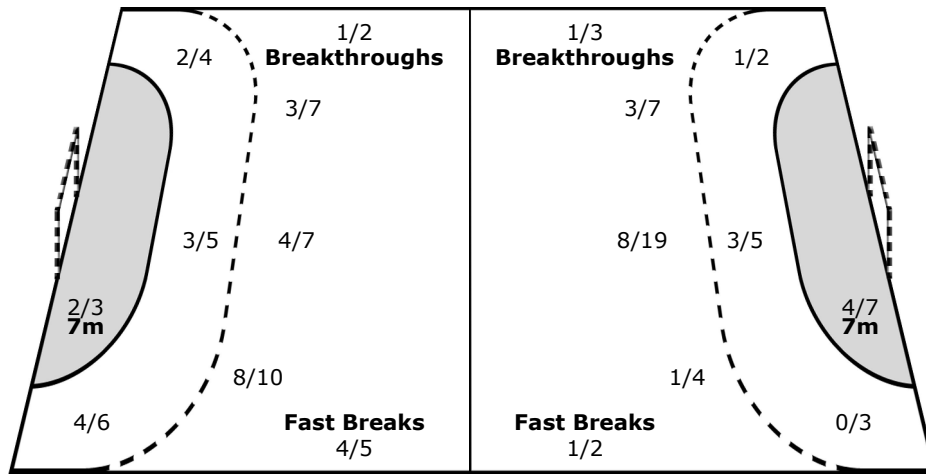

MATCH TEAM STATISTICS

ESTADÍSTICAS DEL PARTIDO

SRB 31 - 22 KOR
(13-9) (18-13)

Match **7**

Referees: ONDOGRECULA Jaroslav / BADURA Michal (SVK)

SRB - SERBIA

Shots Distribution

Players

Goals / Shots

Player	Goals	Shots	Notes
2 DRAGAS M			
5 SESUM Z	1/1	1/1	
6 VUJIN M	0/1	1/1	1-Missed 1-Post
7 NIKCEVIC I	2/2	2/2	1-Missed
11 TOSKIC A	1/2	1/1	
12 STANIC D			
13 ILIC M	3/3	1/1	1-Missed 1-Post
14 RADIVOJEVIC B	0/1	1/1	
16 GAJIC I			
17 PRODANOVIC R	2/2	1/1	
19 ILIC N	0/1	1/1	
23 VUCKOVIC N	0/1	1/1	1-Missed
24 MITROVIC U			
26 STANKOVIC I	1/1	0/1	
31 NENADIC P	0/1	1/1	1-Blocked
33 MARSENIC M			

Team

Goals / Shots

4/4	1/4	2/2
2/3	0/2	4/4
7/8	3/4	7/8

4-Missed 2-Post 1-Blocked

Offence

Defence

Goalkeepers

Saves / Shots

0/3	0/1	0/3
0/3	3/3	3/4
0/7	0/2	2/4

12 STANIC D

0/1	0/1	0/1
0/2	3/3	3/4
0/6	0/1	1/3

16 GAJIC I

0/2		0/2
0/1		
0/1	0/1	1/1

Legend:					
%	Efficiency	+	2 Minute + 2 Minute Suspensions	2Min	2 Minute Suspensions
6m	6-metre Shots	7m	7-metre Shots	AS	Assists
BS	Blocked Shots	BT	Breakthroughs	DR	Disqualification with report
G/S	Goals/Shots	N/A	not applicable	RC	Red Cards
ST	Steals	TO	Turnovers	TP	Time Played
YC	Yellow Cards			FB	Fast Breaks
				S/S	Saves/Shots
				Wing	Wing Shots