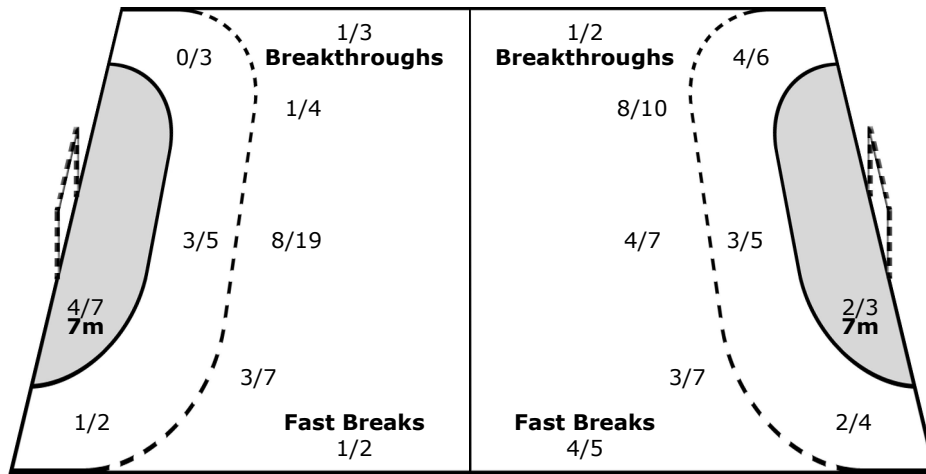

**Team**

Goals / Shots

3/3	1/1	3/3
3/3	0/3	1/4
7/7	2/2	2/4

5-Missed 5-Post 7-Blocked

**Offence**

**Defence**

**Goalkeepers**

Saves / Shots

0/4	3/4	0/2
1/3	2/2	0/4
1/8	1/4	1/8

12 PARK C

0/1	2/3	0/1
0/1	1/1	0/3
0/4	0/3	0/5

16 KANG IK

0/3	1/1	0/1
1/2	1/1	0/1
1/4	1/1	1/3

<b>Legend:</b>					
%	Efficiency	+	2 Minute + 2 Minute Suspensions	2Min	2 Minute Suspensions
6m	6-metre Shots	7m	7-metre Shots	AS	Assists
BS	Blocked Shots	BT	Breakthroughs	FB	Fast Breaks
G/S	Goals/Shots	N/A	not applicable	RC	Saves/Shots
ST	Steals	TO	Turnovers	TP	Time Played
YC	Yellow Cards			Wing	Wing Shots