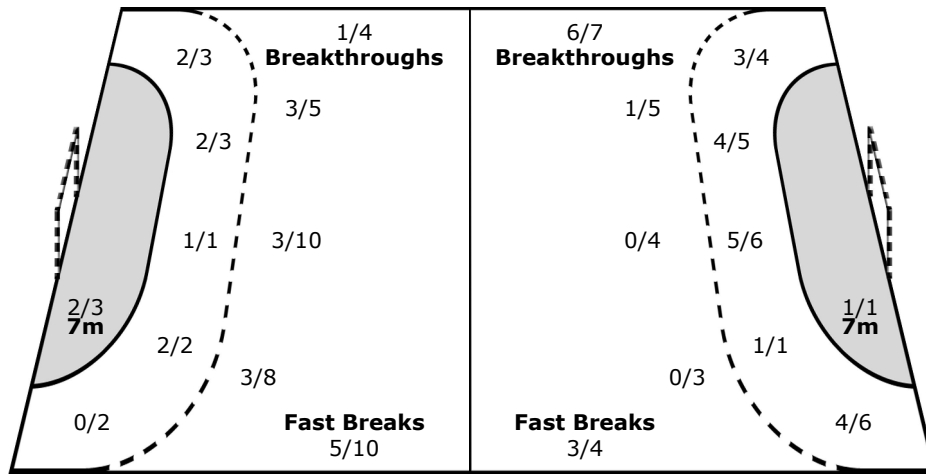

MATCH TEAM STATISTICS

ESTADÍSTICAS DEL PARTIDO

ESP 28 - 24 GER
(12-14) (16-10)

Match 79

Referees: GUBICA Matija / MILOSEVIC Boris (CRO)

GER - GERMANY

Shots Distribution

Players

Goals / Shots

2 KNEER S 0/2 1-Blocked	4 ROGGISCH O 0/1 1-Blocked	7 WIENCEK P 0/1 1/1	9 REICHMANN T 0/1	12 HEINEVETTER S 0/1	13 THEUERKAUF C 1/1 2/2	14 GROETZKI P 1/1 0/1 1/1 1-Missed 2-Post	16 LICHTLEIN C 1/1
17 WEINHOLD S 1/1 1-Missed	19 STROBEL M 0/2 1/1 1-Blocked	20 SCHMIDT K 0/1 1/1	23 FÄTH S 0/1 1-Blocked	24 HAAß M 1/1 1/1 2-Blocked	26 PFAHL A 1/1 0/1	33 KLEIN D 2/2 1/1 1/2 2-Missed 1-Post	66 CHRISTOPHERSEN SS 1/1 2/2 1/2 2/2 2-Blocked

Team

Goals / Shots

6/8	0/1	2/3
1/1	1/3	0/2
8/10	2/3	4/6

4-Missed 3-Post 7-Blocked

Offence

Defence

Goalkeepers

Saves / Shots

2/5	2/8	0/1
1/5		4/7
3/8	1/2	1/6

12 HEINEVETTER S

2/5	2/8	0/1
1/5		4/7
3/8	1/2	1/6

19 STROBEL M

Legend:					
%	Efficiency	+	2 Minute + 2 Minute Suspensions	2Min	2 Minute Suspensions
6m	6-metre Shots	7m	7-metre Shots	AS	Assists
BS	Blocked Shots	BT	Breakthroughs	DR	Disqualification with report
G/S	Goals/Shots	N/A	not applicable	RC	Red Cards
ST	Steals	TO	Turnovers	TP	Time Played
YC	Yellow Cards			Wing	Wing Shots