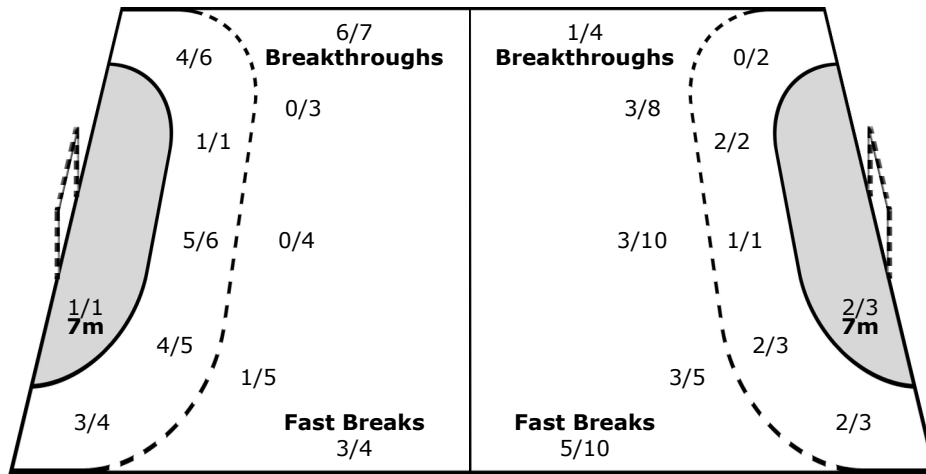

21 CAÑELLAS J	22 MONTORO A	24 MORROS V	25 RUESGA C	26 GARCIA AJ	28 RIVERA V	29 ARIÑO A	30 GUARDIOLA G
			0/1		2/2		
				0/1			
					1/1		
					1-Post		

Team

Goals / Shots

3/5	6/8	1/1
4/5		3/7
5/8	1/2	5/6

2-Post 2-Blocked

Offence

Defence

Goalkeepers

Saves / Shots

2/8	1/1	1/3
0/1	2/3	2/2
2/10	1/3	2/6

12 SIERRA JM

2/5	1/1	1/3
0/1	1/2	2/2
2/8	1/1	1/5