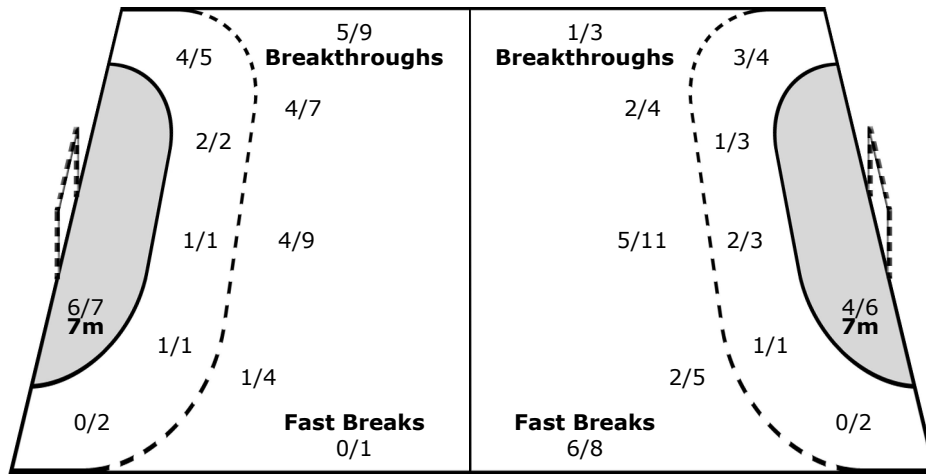

MATCH TEAM STATISTICS

ESTADÍSTICAS DEL PARTIDO

RUS 27 - 28 SLO
(13-14) (14-14)

Match **78**

Referees: HELBIG Marcus / GEIPEL Lars (GER)

SLO - SLOVENIA

Shots Distribution

Players

Goals / Shots

Player	Goals	Shots	Goals	Shots	Goals	Shots	Goals	Shots	Goals	Shots	Goals	Shots	Goals	Shots	Goals	Shots
3 BILBIJA N	1	1	1	1												
5 DOBELSEK J																
6 PUCELJ P																
7 KAVTICNIK V	1	1														
8 BEZJAK M																
10 DOLENEC J	1	1	1	1												
11 SKUBE S			1	2												
12 SKOF G																
16 PROST P																
18 BUNDALO U																
19 ZVIZEJ M			1	1												
20 ZVIZEJ L			0	1												
22 GABER M																
23 ZORMAN U																
24 MARGUC G			1	1												
25 MACKOVSEK B			0	1												

Team

Goals	Shots	Goals	Shots
2/3	3/3	2/2	
4/6		2/3	
5/8	3/6	7/9	

4-Missed 3-Post 1-Blocked

Offence

Defence

Goalkeepers

Saves	Shots	Saves	Shots
0/2	1/2	0/4	
2/3		5/8	
2/9	3/8	0/4	

Player	Goals	Shots	Goals	Shots
12 SKOF G	0	1	0	1
			2	3
	0	3	0	2

Player	Goals	Shots	Goals	Shots
16 PROST P	0	1	0	3
	2	3	3	5
	2	6	3	3

Legend:					
%	Efficiency	+	2 Minute + 2 Minute Suspensions	2Min	2 Minute Suspensions
6m	6-metre Shots	7m	7-metre Shots	AS	Assists
BS	Blocked Shots	BT	Breakthroughs	DR	Disqualification with report
G/S	Goals/Shots	N/A	not applicable	RC	Red Cards
ST	Steals	TO	Turnovers	TP	Time Played
YC	Yellow Cards			Wing	Wing Shots