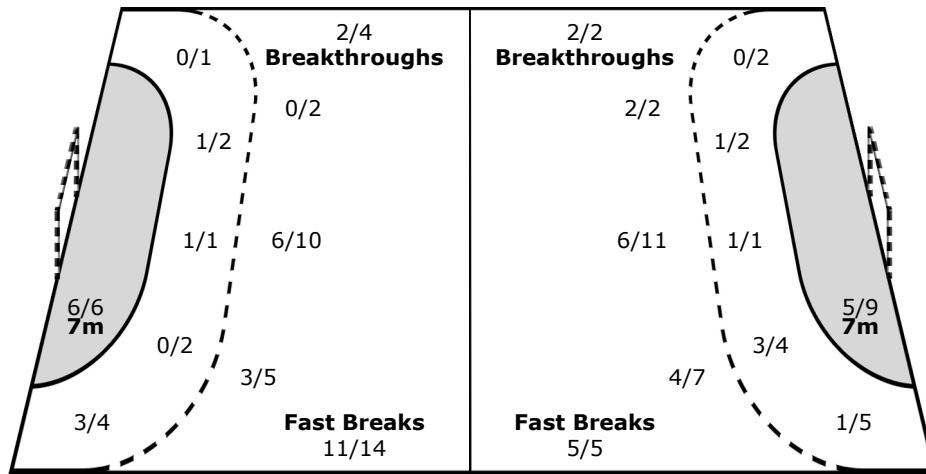

2-Missed 2-Post 2-Blocked

**Offence**

**Defence**

**Goalkeepers**

Saves / Shots

1/2	2/5	1/4
1/4	1/1	3/5
3/12	2/7	2/6

12 ALSAEED M

	1/1	
1/2		2/3
1/3	0/1	2/3

16 ALSALEM M

1/2	1/4	1/4
0/2	1/1	1/2
2/9	2/6	0/3

<b>Legend:</b>					
%	Efficiency	+	2 Minute + 2 Minute Suspensions	2Min	2 Minute Suspensions
6m	6-metre Shots	7m	7-metre Shots	AS	Assists
BS	Blocked Shots	BT	Breakthroughs	DR	Disqualification with report
G/S	Goals/Shots	N/A	not applicable	RC	Red Cards
ST	Steals	TO	Turnovers	TP	Time Played
YC	Yellow Cards			FB	Fast Breaks
				S/S	Saves/Shots
				Wing	Wing Shots