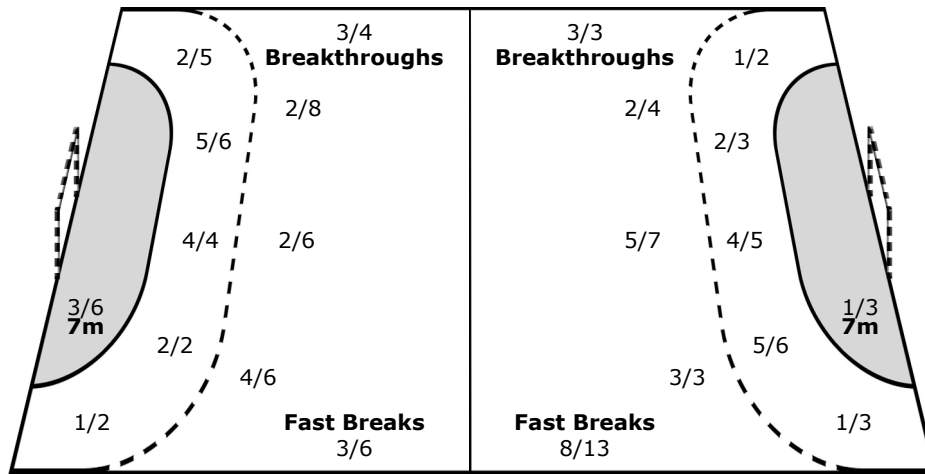

0/3	0/1	0/3
3/8		5/10
1/11	1/1	4/12

Legend:

%	Efficiency	+	2 Minute + 2 Minute Suspensions	2Min	2 Minute Suspensions
6m	6-metre Shots	7m	7-metre Shots	AS	Assists
BS	Blocked Shots	BT	Breakthroughs	FB	Fast Breaks
G/S	Goals/Shots	N/A	not applicable	S/S	Saves/Shots
ST	Steals	TO	Turnovers	Wing	Wing Shots
YC	Yellow Cards				
				DR	Disqualification with report
				RC	Red Cards
				TP	Time Played