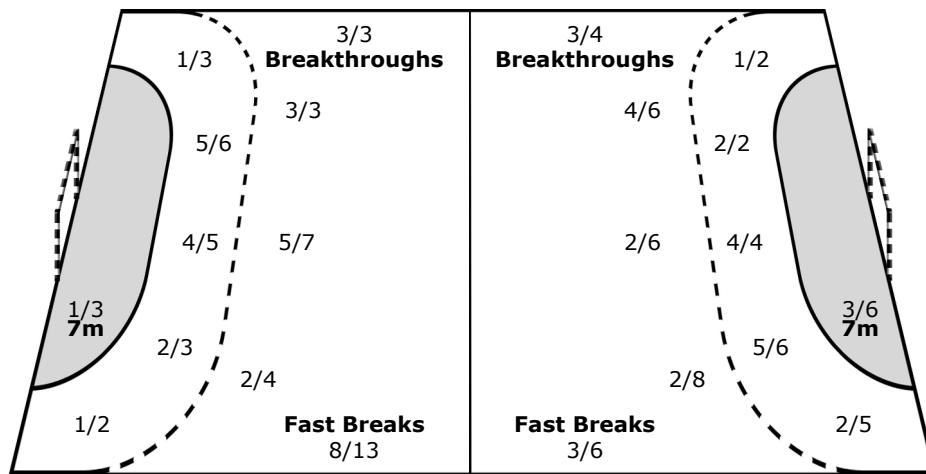

Legend:					
%	Efficiency	+	2 Minute + 2 Minute Suspensions	2Min	2 Minute Suspensions
6m	6-metre Shots	7m	7-metre Shots	AS	Assists
BS	Blocked Shots	BT	Breakthroughs	DR	Disqualification with report
G/S	Goals/Shots	N/A	not applicable	RC	Red Cards
ST	Steals	TO	Turnovers	TP	Time Played
YC	Yellow Cards			Wing	Wing Shots