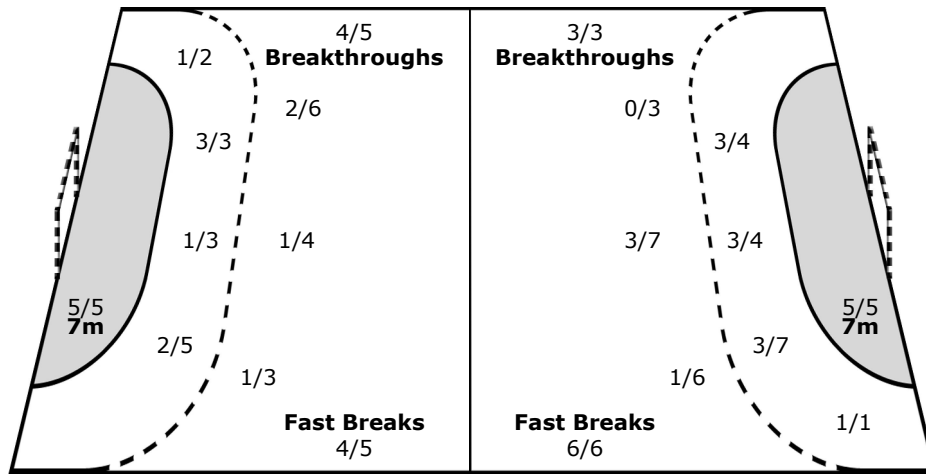

MATCH TEAM STATISTICS

ESTADÍSTICAS DEL PARTIDO

KSA 24 - 28 ALG
(11-15) (13-13)

Match 70

Referees: MENEZES Jesus / PINTO Rogerio (BRA)

KSA - SAUDI ARABIA

Shots Distribution

Players

Goals / Shots

1 ALSAEED Q	2 ALSALEM M	7 ALMOHSIN H	10 ALSAIHATI A	12 ALSAEED M	15 ALOBAIDI S	16 ALSALEM M	20 ALENBAAWI T
	1/1 0/1 1/1	1/1 0/1 3/3	1/1 2/2 1/1			1/1	1/1
	1-Missed 2-Post	2-Missed					

23 ALHARBI A	24 ALOBAIDI H	37 ALABAS M	52 ALZAYER S	77 ALABDULALI A	88 ALHANNABI H	89 ALTAWHEEL Y
	1/1 1/1 2/2 1/1		0/1	1/2 0/1 1/1	1/1 1/1 1/3	0/1
	1-Missed	1-Missed 1-Post		1-Post		

Team
Goals / Shots

2/3	2/2
1/2	0/1
4/4	4/4
7/10	

5-Missed 4-Post

Offence

Goalkeepers
Saves / Shots

3/7	2/3	1/3
3/3		3/6
0/9	1/3	1/7

12 ALSAEED M

3/7	2/3	1/3
3/3		3/6
0/9	1/2	1/7

16 ALSALEM M

	0/1	

Legend:					
%	Efficiency	+	2 Minute + 2 Minute Suspensions	2Min	2 Minute Suspensions
6m	6-metre Shots	7m	7-metre Shots	AS	Assists
BS	Blocked Shots	BT	Breakthroughs	DR	Disqualification with report
G/S	Goals/Shots	N/A	not applicable	RC	Red Cards
ST	Steals	TO	Turnovers	TP	Time Played
YC	Yellow Cards			Wing	Wing Shots