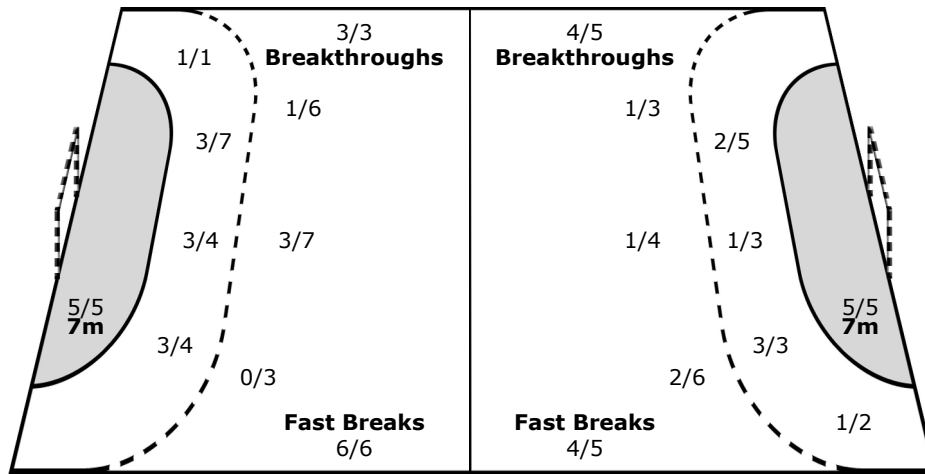

4/7	1/3	2/3
0/3		3/6
9/9	2/3	6/7

2-Missed 1-Post

Offence

Defence

Goalkeepers

Saves / Shots

1/3		0/2
1/2	1/1	2/6
0/4	0/4	3/10

12 KERBOUCHE S

1/3		0/2
	1/1	1/5
0/2	0/2	3/10

22 BOUSMAL A

1/2		1/1
0/2	0/2	

Legend:					
%	Efficiency	+	2 Minute + 2 Minute Suspensions	2Min	2 Minute Suspensions
6m	6-metre Shots	7m	7-metre Shots	AS	Assists
BS	Blocked Shots	BT	Breakthroughs	DR	Disqualification with report
G/S	Goals/Shots	N/A	not applicable	RC	Red Cards
ST	Steals	TO	Turnovers	TP	Time Played
YC	Yellow Cards			S/S	Saves/Shots
				Wing	Wing Shots