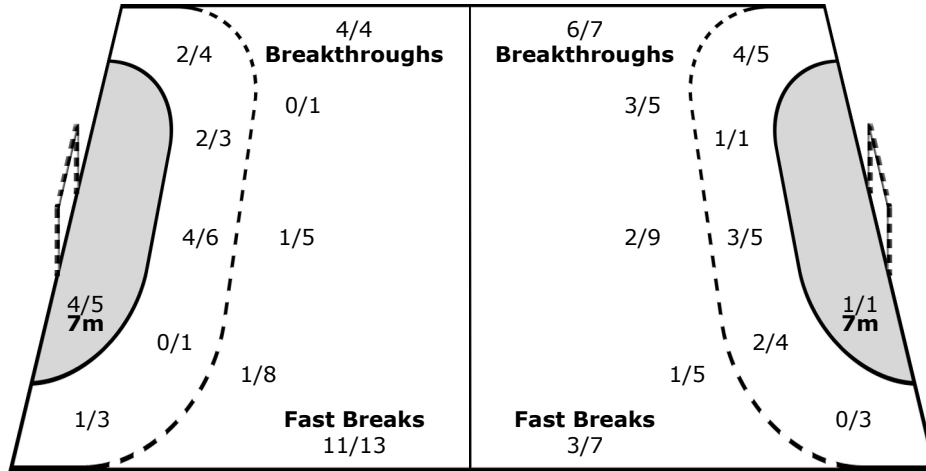

MATCH TEAM STATISTICS

ESTADÍSTICAS DEL PARTIDO

ARG 30 - 26 QAT
(12-11) (18-15)

Match **69**

Referees: STARK Bogdan / STEFAN Romeo (ROU)

ARG - ARGENTINA

Shots Distribution

Players

Goals / Shots

1 SCHULZ M	2 FERNANDEZ F	3 PIZARRO F	4 SIMONET S	5 PORTELA P	9 QUERIN L	10 VIEYRA F	11 RICCOBELLI G	13 FERNANDEZ JP	14 AGUSTIN V	15 CAROU GM	16 MACIEL L	18 PORTELA A	19 VAINSTEIN P	20 SIMONET P	22 SCHIAFFINO F
	1/1 1/1	1/1	1/1	1/1		0/1 1/1		1/2	1/1	0/1		1/1	0/1	2/2 2/3	
	0/1	1/1	0/1	2/2		0/2				2/2				1-Missed	
	1/2	0/1	1/1	1-Blocked		1/1	1-Missed 1-Blocked								

Team

Goals / Shots

2/3	2/3	2/2
3/6		1/5
7/8	4/5	3/4

4-Missed 3-Post 3-Blocked

Offence

Defence

Goalkeepers

Saves / Shots

2/2	0/3	1/4
8/10	1/1	3/6
1/8	2/2	3/10

1 SCHULZ M

2/2	0/3	1/4
8/10	1/1	3/6
1/8	2/2	3/10

Legend:					
%	Efficiency	+	2 Minute + 2 Minute Suspensions	2Min	2 Minute Suspensions
6m	6-metre Shots	7m	7-metre Shots	AS	Assists
BS	Blocked Shots	BT	Breakthroughs	FB	Fast Breaks
G/S	Goals/Shots	N/A	not applicable	RC	Saves/Shots
ST	Steals	TO	Turnovers	TP	Time Played
YC	Yellow Cards			Wing	Wing Shots