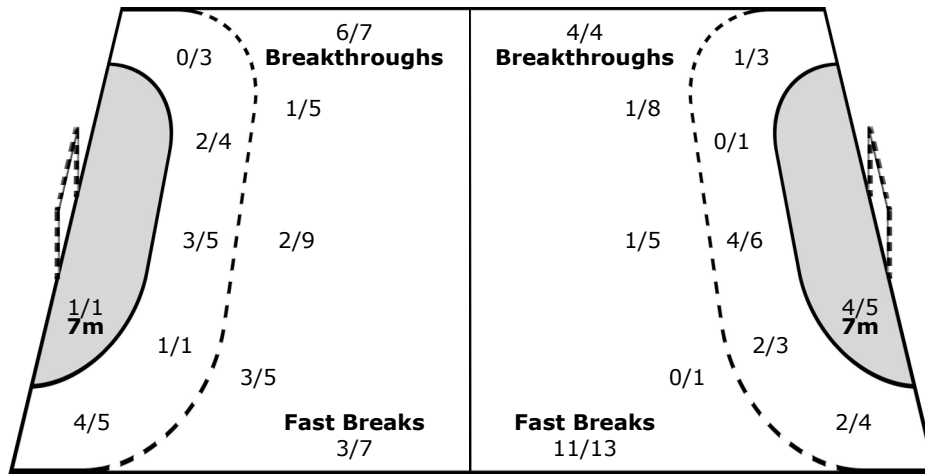

MATCH TEAM STATISTICS

ESTADÍSTICAS DEL PARTIDO

ARG 30 - 26 QAT
(12-11) (18-15)

Match **69**

Referees: STARK Bogdan / STEFAN Romeo (ROU)

QAT - QATAR

Shots Distribution

Players

Goals / Shots

4 MABROUK H	5 ALSALTIALKRAD M	6 MADADI H	7 RAMAZAN A	8 SINEN W	11 ABDELHAK A	12 YAFAI M	14 ALRAYES B
0/1	0/1	0/1	0/1	0/1	0/1		0/2
1/2	1/1	2/2	1/3	1/1	1/1		
0/1	1/1	1/1	1/2	2/2	1/1		
	2-Post		1-Missed		1-Missed		

15 ALHAJRI H	17 MURAD A	18 ALMAALEM Y	19 AZIZA S	21 BOUMENDJEL C	24 MORGAN A	25 KHEDHER A	27 OSMAN M
	0/1		0/1	0/1			1/1
	0/1		1/1	1/1			
			0/1	0/1			
			1/1	0/1	1/2		1/1
	1-Post			1/1			

Team

Goals / Shots

0/2	3/3	3/4
2/10	0/1	3/6
7/8	0/2	7/10

2-Missed 3-Post

Offence

Defence

Goalkeepers

Saves / Shots

1/3	1/3	0/2
3/6		4/5
1/8	1/5	1/4

12 YAFAI M

0/1	0/1	0/1
2/4		2/3
1/6	0/2	1/3

18 ALMAALEM Y

1/2	1/2	0/1
1/2		2/2
0/2	1/3	0/1

Legend:

%	Efficiency	+	2 Minute + 2 Minute Suspensions	2Min	2 Minute Suspensions
6m	6-metre Shots	7m	7-metre Shots	AS	Assists
BS	Blocked Shots	BT	Breakthroughs	DR	Disqualification with report
G/S	Goals/Shots	N/A	not applicable	RC	Red Cards
ST	Steals	TO	Turnovers	TP	Time Played
YC	Yellow Cards			FB	Fast Breaks
				S/S	Saves/Shots
				Wing	Wing Shots