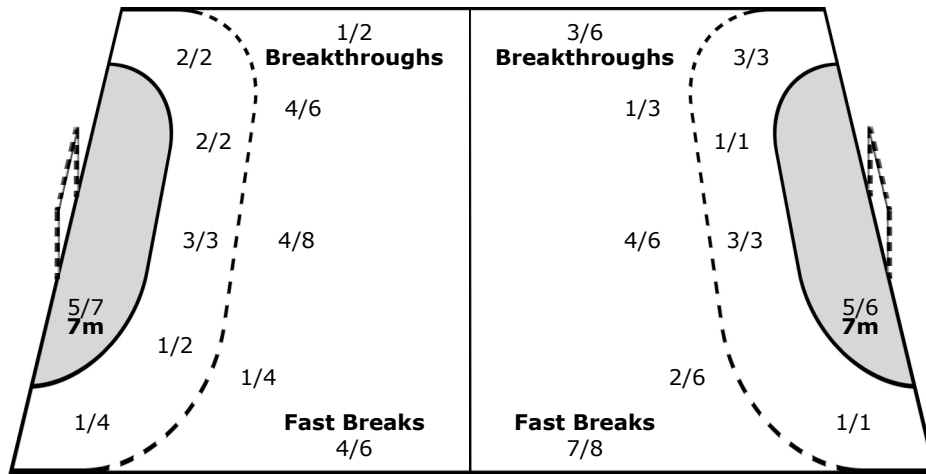

MATCH TEAM STATISTICS

ESTADÍSTICAS DEL PARTIDO

ISL 28 - 30 FRA
(14-15) (14-15)

Match **62**

Referees: NACHEVSKI Giorgji / NIKOLOV Slavco (MKD)

ISL - ICELAND

Shots Distribution

Players

Goals / Shots

1 GÚSTAVSSON BP	2 SVAVARSSON V	3 KRISTJÁNSSON KK	4 PÁLMARSSON A	6 HALLGRÍMSSON ÁÓ	8 ÓLAFSSON Þ	9 SIGURÐSSON GV	10 GUÐJÓNSSON SS	12 EDVARSSON AR	14 GUNNARSSON AP	17 JAKOBSSON S	18 GUNNARSSON R	22 SIGURMANNSSON SR	24 GÚSTAFSSON Ó	26 ARNARSON E	27 FRÍÐGEIRSSON FP
		1/1			0/1	1/1	1/1								
			2/2	1/1	2/2	0/1									
			1/1	2/2	1-Missed	1-Missed									
						1/1	1/1						1/1	1/1	
						0/1									1-Post 1-Blocked

Team

Goals / Shots

2/2	1/1	2/5
5/5	0/1	2/4
6/9	3/4	7/7

3-Missed 3-Post 2-Blocked

Offence

Defence

Goalkeepers

Saves / Shots

1/4	1/5
0/3	1/2
3/12	1/4
	2/9

1 GÚSTAVSSON BP

1/4	1/5
0/3	1/2
3/11	1/4
	2/9

12 EDVARSSON AR

0/1	

Legend:					
%	Efficiency	+	2 Minute + 2 Minute Suspensions	2Min	2 Minute Suspensions
6m	6-metre Shots	7m	7-metre Shots	AS	Assists
BS	Blocked Shots	BT	Breakthroughs	FB	Fast Breaks
G/S	Goals/Shots	N/A	not applicable	RC	Saves/Shots
ST	Steals	TO	Turnovers	TP	Time Played
YC	Yellow Cards			Wing	Wing Shots