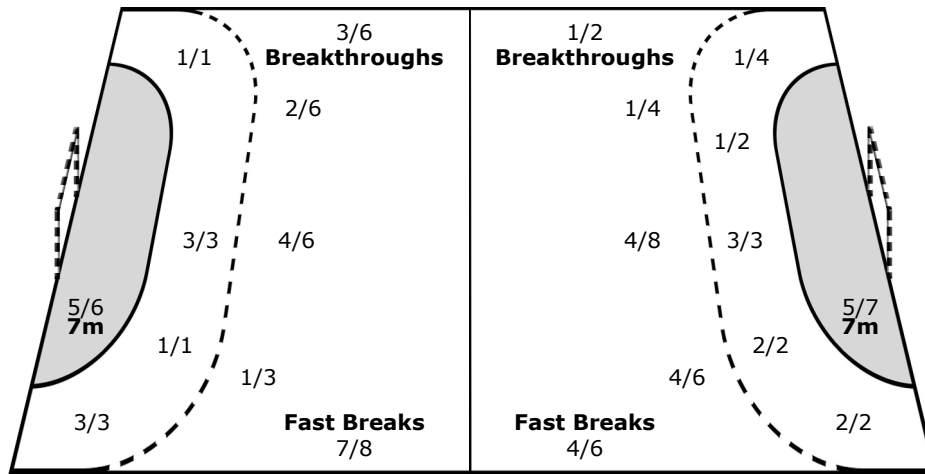

MATCH TEAM STATISTICS

ESTADÍSTICAS DEL PARTIDO

ISL 28 - 30 FRA
(14-15) (14-15)

Match 62

Referees: NACHEVSKI Giorgji / NIKOLOV Slavco (MKD)

FRA - FRANCE

Players

Goals / Shots

2 FERNANDEZ J	3 DINART D	4 BARACHET X	8 NARCISSE D	11 HONRUBIA S	12 KARABOUE D	13 KARABATIC N	16 OMEYER T
0/1		1/1	1/1	1/2		1/1	
0/1		1/2	1/1	2/2		1/1	
		0/1	0/1	3/3		1/1	
		1-Missed				1-Blocked	

Shots Distribution

17 N'GUESSAN T	18 ACCAMBRAY W	19 ABALO L	20 SORHAINDO C	21 GUIGOU M	23 BOSQUET S	25 DETREZ G	28 PORTE V
			1/1	1/1			
	2/3	0/1	2/2	1/1			
	3/4	1/1		2/2			
	1-Blocked	1/1	1-Blocked	2/2			

Team

Goals / Shots

3/4	4/5
3/3	1/2
9/12	3/4
7/9	
1-Missed	3-Blocked

Offence

Defence

Goalkeepers

Saves / Shots

0/2	0/1	3/5
0/5	1/1	2/4
3/9	1/4	0/7

12 KARABOUE D		
0/1	0/1	
	1/1	0/3

16 OMEYER T		
0/1		3/5
0/5	1/1	2/4
3/9	0/3	0/4

Legend:					
%	Efficiency	+	2 Minute + 2 Minute Suspensions	2Min	2 Minute Suspensions
6m	6-metre Shots	7m	7-metre Shots	AS	Assists
BS	Blocked Shots	BT	Breakthroughs	FB	Fast Breaks
G/S	Goals/Shots	N/A	not applicable	RC	Saves/Shots
ST	Steals	TO	Turnovers	TP	Time Played
YC	Yellow Cards			Wing	Wing Shots