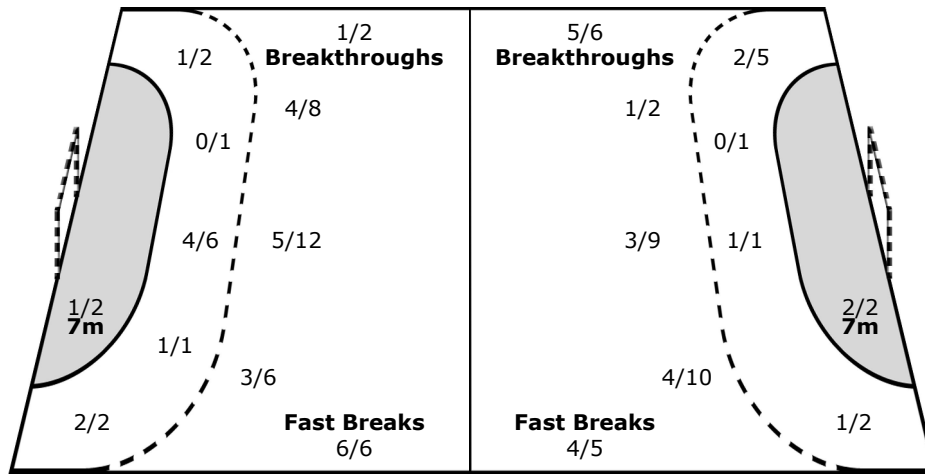

Team

Goals / Shots

2/3	1/2	3/3
2/3	1/2	1/2
1/14	3/6	4/6
4-Missed		
3-Blocked		

Offence

Defence

Goalkeepers

Saves / Shots

1/1	0/2
0/4	0/2
5/11	2/5
3/9	

12 HEINEVETTER S		
1/1	0/2	
0/3	0/2	
5/9	2/4	3/9

16 LICHTLEIN C		
0/1		
0/2	0/1	

Legend:						
%	Efficiency	+	2 Minute + 2 Minute Suspensions	2Min	2 Minute Suspensions	
6m	6-metre Shots	7m	7-metre Shots	9m	9-metre Shots	AS
BS	Blocked Shots	BT	Breakthroughs	DR	Disqualification with report	FB
G/S	Goals/Shots	N/A	not applicable	RC	Red Cards	S/S
ST	Steals	TO	Turnovers	TP	Time Played	Wing
YC	Yellow Cards					