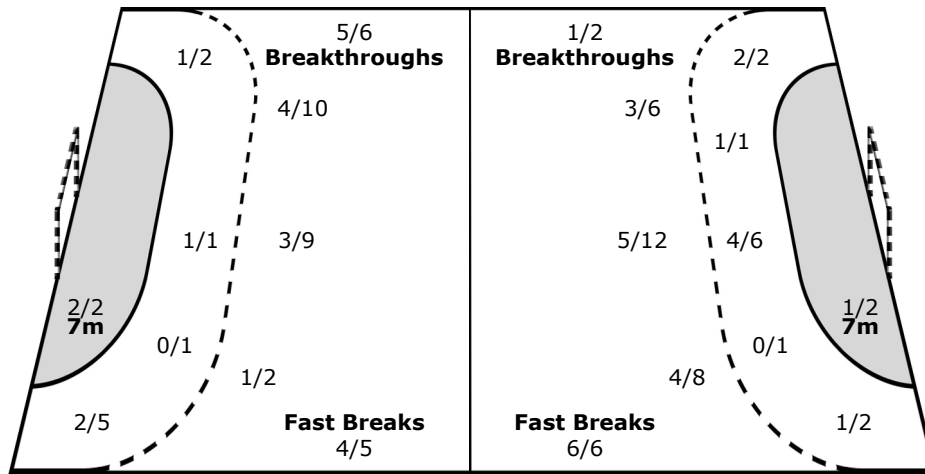

MATCH TEAM STATISTICS

ESTADÍSTICAS DEL PARTIDO

GER 28 - 23 MKD
(13-9) (15-14)

Match **61**

Referees: KRSTIC Nenad / LJUBIC Peter (SLO)

MKD - FYRO MACEDONIA

Shots Distribution

Players

Goals / Shots

1 MITREVSKI N	3 MANASKOV D	5 STOILOV S	7 LAZAROV K	9 JONOVSKI A	10 ANGELOVSKI B	11 TEMELKOV V	13 MIRKULOVSKI F
	0/1		1/1				
	1/1	1/1	2/2			1/1	
	1/3	0/1	1/1 1/3 3/5				1/1
			2-Missed 1-Post			1-Blocked 1-Missed	1-Missed 1-Blocked

14 MARKOSKI V	16 RISTOVSKI B	17 MARKOSKI N	18 MOJSOVSKI N	19 DIMOVSKI V	22 GEORGIEVSKI G	23 LAZAROV F	30 LEVOV M
					1/1		
		1/1	2/4 1/1		1/1	1/1	
			1-Blocked			1-Missed	

Team

Goals / Shots

	0/1	2/2
4/4		2/2
6/11	3/5	6/9

5-Missed 1-Post 3-Blocked

Offence

Goalkeepers

Saves / Shots

1/3	1/2	0/3
1/3	1/2	1/2
3/14	3/6	2/6

1 MITREVSKI N

	2/2	

16 RISTOVSKI B

1/3	1/2	0/3
1/3	1/2	1/2
3/14	1/4	2/6

Legend:

%	Efficiency	+	2 Minute + 2 Minute Suspensions	2Min	2 Minute Suspensions
6m	6-metre Shots	7m	7-metre Shots	AS	Assists
BS	Blocked Shots	BT	Breakthroughs	FB	Fast Breaks
G/S	Goals/Shots	N/A	not applicable	RC	Saves/Shots
ST	Steals	TO	Turnovers	TP	Time Played
YC	Yellow Cards			Wing	Wing Shots