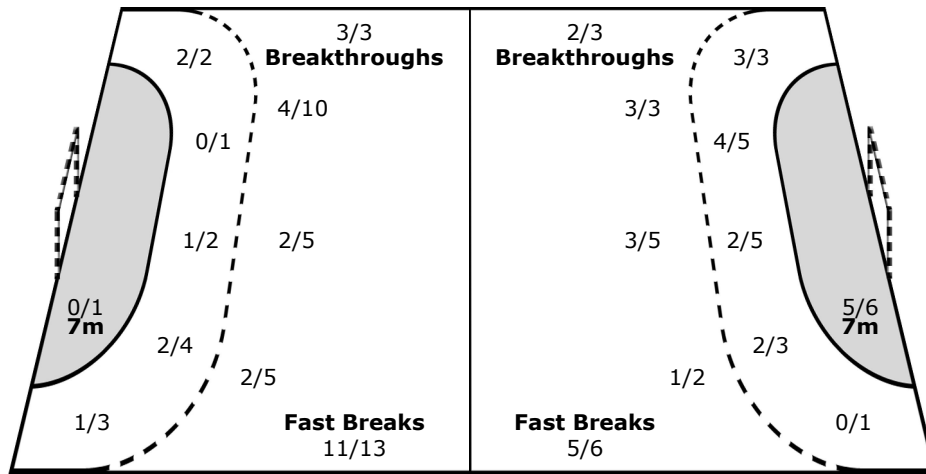

Team

Goals / Shots

5/5	1/1	5/5
0/3		1/2
8/8	2/4	5/7

5-Missed 3-Post 4-Blocked

Offence

Defence

Goalkeepers

Saves / Shots

1/3	0/1	0/3
1/6	1/1	2/2
2/9	0/6	4/10

1 BARRIENTOS F

	0/1	
		0/1

16 OLIVA R

1/3		0/3
1/6	1/1	2/2
2/9	0/6	4/9

Legend:

%	Efficiency	+	2 Minute + 2 Minute Suspensions	2Min	2 Minute Suspensions
6m	6-metre Shots	7m	7-metre Shots	AS	Assists
BS	Blocked Shots	BT	Breakthroughs	FB	Fast Breaks
G/S	Goals/Shots	N/A	not applicable	RC	Saves/Shots
ST	Steals	TO	Turnovers	TP	Time Played
YC	Yellow Cards			Wing	Wing Shots