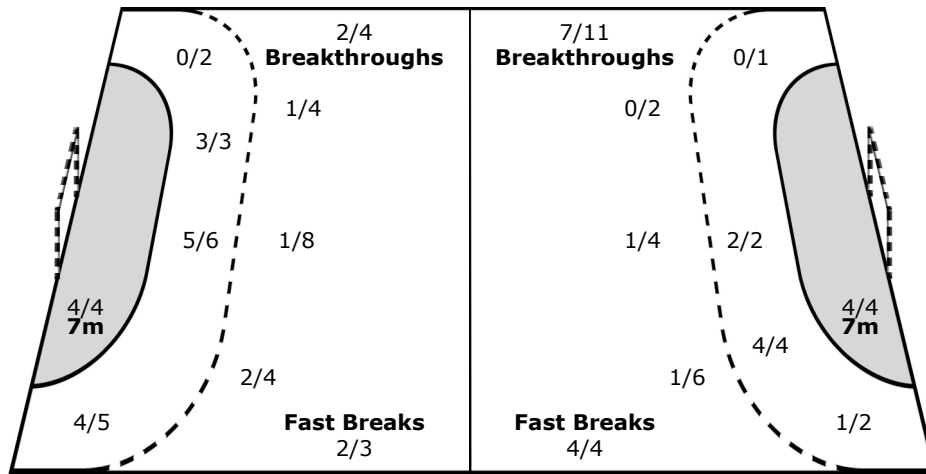

MATCH TEAM STATISTICS

ESTADÍSTICAS DEL PARTIDO

ALG 24 - 24 EGY
(12-16) (12-8)

Match 34

Referees: COULIBALY Yalatin N. / DIABATE Mamadou (CIV)

ALG - ALGERIA

Shots Distribution

Players

Goals / Shots

3 CHEHBOUR O	4 ZOUAOU H	6 BERKOUS M	7 DAOUD H	8 BOUDRALI H	9 RAHIM A	10 BOULTIF S	12 KERBOUCHE S
0/1		0/1				0/1	
1-Missed		2/3 0/1 2/3	1/2		1-Missed 1-Blocked		

13 CHEHBOUR R	15 BENALI O	17 BERRIAH A	18 KAABECHE H	19 HAMOUD AK	21 MOKRANI MA	22 BOUSMAL A
2/2	3/3 0/1 0/1				2/2	
2/2 1/1	0/1 2/2		1/1	1/1	2/2 1/1	
	1-Post					

Team

Goals / Shots

3/4	2/3	2/4
0/1		0/1
1/13	1/2	5/6

2-Missed 3-Post 2-Blocked

Offence

Defence

Goalkeepers

Saves / Shots

0/2	0/1	1/3
2/3		2/5
1/8	3/5	0/6

12 KERBOUCHE S

0/1	0/1	1/3
1/2		0/1
1/5	2/2	0/5

22 BOUSMAL A

0/1		
1/1		2/4
0/3	1/3	0/1

Legend:					
%	Efficiency	+	2 Minute + 2 Minute Suspensions	2Min	2 Minute Suspensions
6m	6-metre Shots	7m	7-metre Shots	9m	9-metre Shots
BS	Blocked Shots	BT	Breakthroughs	DR	Disqualification with report
G/S	Goals/Shots	N/A	not applicable	RC	Red Cards
ST	Steals	TO	Turnovers	TP	Time Played
YC	Yellow Cards			AS	Assists
				FB	Fast Breaks
				S/S	Saves/Shots
				Wing	Wing Shots