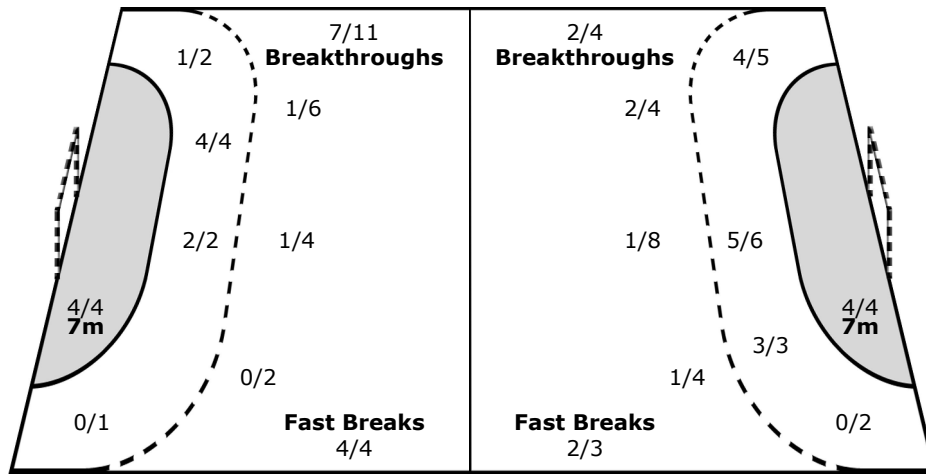

#### Legend:

%	Efficiency	+	2 Minute + 2 Minute Suspensions	2Min	2 Minute Suspensions
6m	6-metre Shots	7m	7-metre Shots	AS	Assists
BS	Blocked Shots	BT	Breakthroughs	FB	Fast Breaks
G/S	Goals/Shots	N/A	not applicable	RC	Saves/Shots
ST	Steals	TO	Turnovers	TP	Time Played
YC	Yellow Cards			Wing	Wing Shots