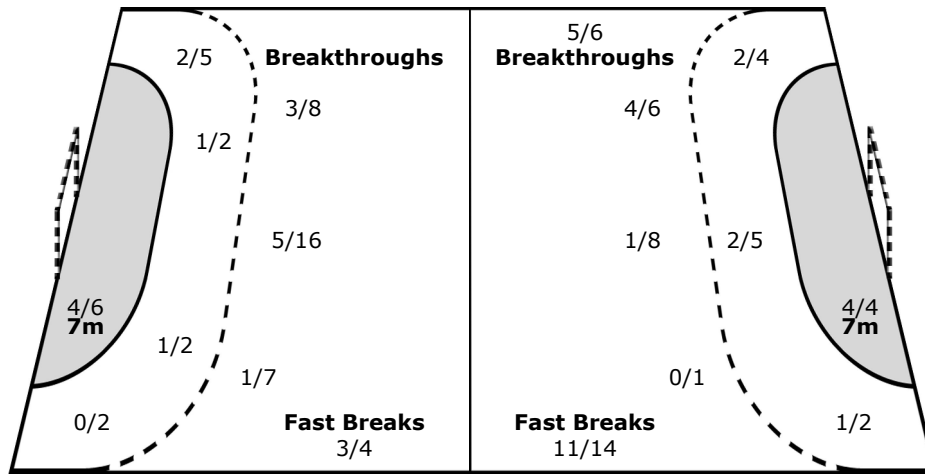

Team

Goals / Shots

2/3	1/1	1/1
2/4	1/4	3/9
4/5	1/2	3/3

3-Missed 1-Post 1-Blocked

Offence

Defence

Goalkeepers

Saves / Shots

1/4	0/2	2/3
4/8	1/1	3/9
0/4	2/2	0/7

12 ALSAEED M

1/3	0/2	1/2
4/8	1/1	2/7
0/2	2/2	0/6

16 ALSALEM M

0/1		1/1
		1/2
0/2		0/1

Legend:					
%	Efficiency	+	2 Minute + 2 Minute Suspensions	2Min	2 Minute Suspensions
6m	6-metre Shots	7m	7-metre Shots	AS	Assists
BS	Blocked Shots	BT	Breakthroughs	FB	Fast Breaks
G/S	Goals/Shots	N/A	not applicable	RC	Saves/Shots
ST	Steals	TO	Turnovers	TP	Time Played
YC	Yellow Cards			Wing	Wing Shots