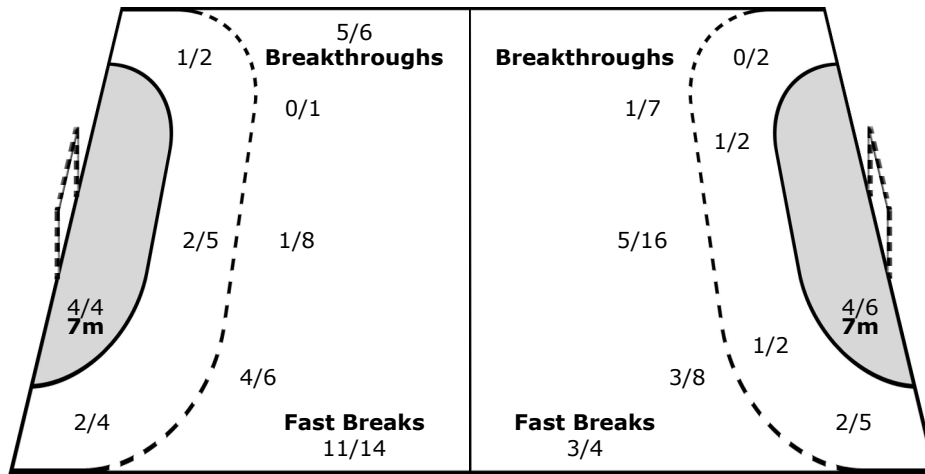

Team

Goals / Shots

3/4	2/2	1/3
4/8	0/1	6/9
4/4	0/2	7/7

2-Missed 2-Post 2-Blocked

Offence

Defence

Goalkeepers

Saves / Shots

1/3	0/1	0/1
2/4	3/4	6/9
1/5	1/2	0/3

16 GAJIC I

1/3	0/1	0/1
2/4	3/4	6/9
1/5	1/2	0/3

Legend:					
%	Efficiency	+	2 Minute + 2 Minute Suspensions	2Min	2 Minute Suspensions
6m	6-metre Shots	7m	7-metre Shots	AS	Assists
BS	Blocked Shots	BT	Breakthroughs	DR	Disqualification with report
G/S	Goals/Shots	N/A	not applicable	RC	Red Cards
ST	Steals	TO	Turnovers	TP	Time Played
YC	Yellow Cards			FB	Fast Breaks
				S/S	Saves/Shots
				Wing	Wing Shots