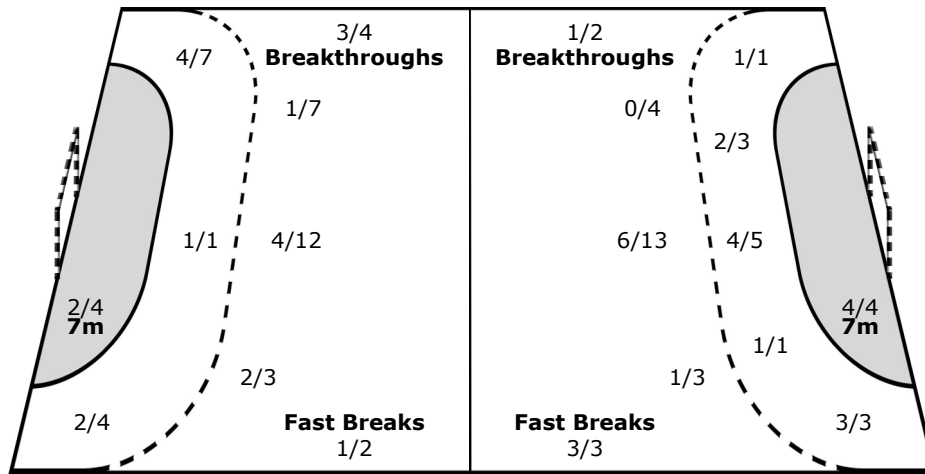

MATCH TEAM STATISTICS

ESTADÍSTICAS DEL PARTIDO

KOR 20 - 26 BLR
(10-12) (10-14)

Match **31**

Referees: AL-SUWAIDI Mansour / BAMUTREF Saleh (QAT)

KOR - SOUTH KOREA

Shots Distribution

Players

Goals / Shots

1 LEE D	2 JEONG YK	5 PARK K	8 PARK J	10 PARK CY	11 LIM DJ	12 PARK C	14 YOON C
	0/2		1/1		0/1		0/1
	0/2						
	1-Blocked				1-Post		
16 KANG IK	17 JEONG H	20 KIM S	21 NA SD	22 LEE EH	23 KIM D	33 EOM H	88 OH Y
	2/2	1/1	2/2			0/2	2/3
		2/2	1/1		1/1	1/1	1/1
		1/2	1/2			1/1	2/2
	1-Blocked	1-Missed	3-Blocked	1-Post		2-Post	

Team

Goals / Shots

3/3	1/5	6/8
4/8	0/1	1/2
2/3	1/2	2/2

1-Missed 4-Post 5-Blocked

Offence

Defence

Goalkeepers

Saves / Shots

0/1	0/1	0/2
0/4	2/3	3/7
2/7	0/3	4/9

1 LEE D

	0/1	0/1
0/2	1/1	1/1
2/3	0/2	2/3

12 PARK C

0/2	1/1	2/5
0/3	0/1	2/6

16 KANG IK

0/1		0/1
	0/1	0/1
0/1		

Legend:					
%	Efficiency	+	2 Minute + 2 Minute Suspensions	2Min	2 Minute Suspensions
6m	6-metre Shots	7m	7-metre Shots	AS	Assists
BS	Blocked Shots	BT	Breakthroughs	FB	Fast Breaks
G/S	Goals/Shots	N/A	not applicable	RC	Saves/Shots
ST	Steals	TO	Turnovers	TP	Time Played
YC	Yellow Cards			Wing	Wing Shots