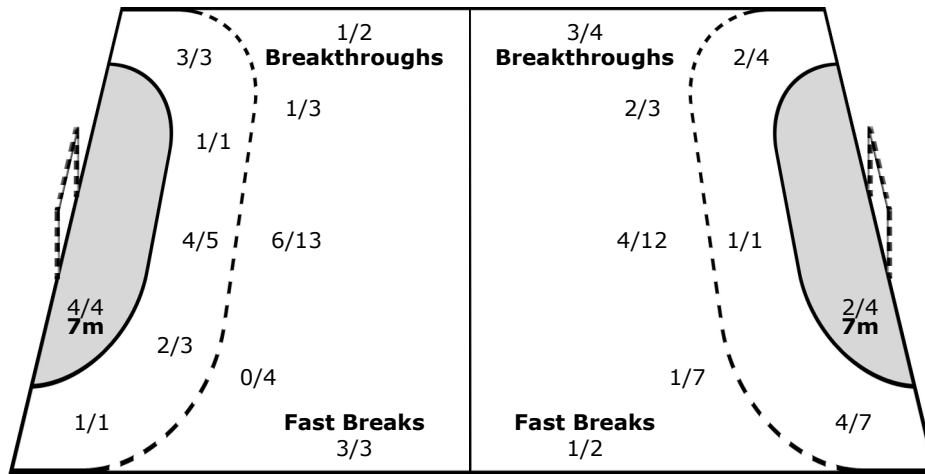

Team

Goals / Shots

1/1	1/1	2/2
4/4	1/3	4/7
5/7	3/3	5/9

1-Missed 2-Post 2-Blocked

Offence

Defence

Goalkeepers

Saves / Shots

0/3	4/5	2/8
4/8	1/1	1/2
1/3	1/2	0/2

21 CHARAPENKA V

0/3	4/5	2/8
4/8	1/1	1/2
1/3	1/2	0/2

Legend:

%	Efficiency	+	2 Minute + 2 Minute Suspensions	2Min	2 Minute Suspensions
6m	6-metre Shots	7m	7-metre Shots	AS	Assists
BS	Blocked Shots	BT	Breakthroughs	FB	Fast Breaks
G/S	Goals/Shots	N/A	not applicable	RC	Saves/Shots
ST	Steals	TO	Turnovers	TP	Time Played
YC	Yellow Cards			Wing	Wing Shots