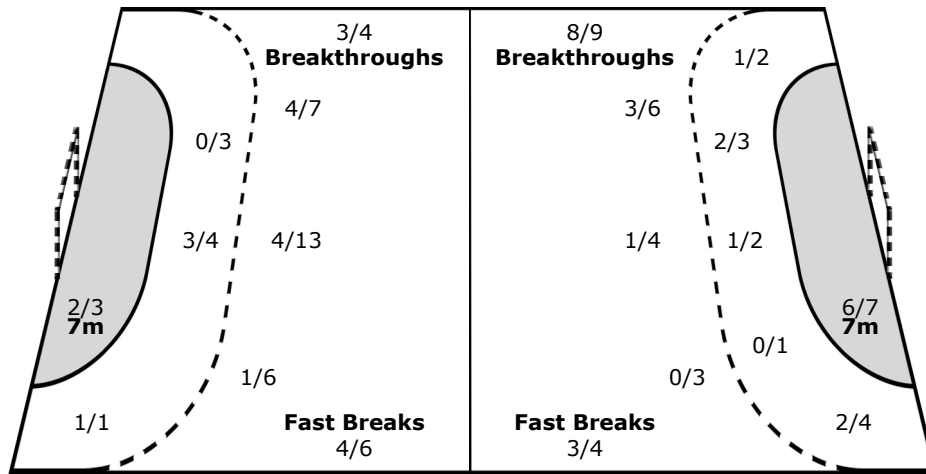

MATCH TEAM STATISTICS

ESTADÍSTICAS DEL PARTIDO

FRA 27 - 22 BRA
(12-5) (15-17)

Match **27**

Referees: RALUY Óscar / SABROSO Ángel (ESP)

BRA - BRAZIL

Shots Distribution

Players

Goals / Shots

3 PACHECO FJ	7 GAMA G	9 CANDIDO L	10 PIRES GV	11 SANTOS T	13 HUBNER D	14 SANTOS T	15 PATRIANOVA A
1/1	0/1	1/1	1/1	1/1			1/1
1/1	0/2	2/2	0/2	1/2	0/1	1/1	1/2
	1/1	0/1				0/1	0/1
						1/1	1/2
						0/1	1/2
						1/1	

1-Post 1-Blocked

17 POZZER A	18 RIBEIRO F	19 CHIUFFA F	21 CARDOSO G	22 GUIMARÃES O	25 TEIXEIRA V	81 NASCIMENTO LR	89 ALMEIDA C
1/1	0/1			1/1			
1/2			1/1		0/1		
2/2				2/3			

1-Missed 1-Post 1-Blocked

Team

Goals / Shots

3/3		2/2
2/2	0/3	0/3
6/10	1/6	8/10

3-Missed 3-Post 2-Blocked

Offence

Defence

Goalkeepers

Saves / Shots

1/3	1/1	2/3
4/6	2/2	0/1
2/14	1/6	2/5

81 NASCIMENTO LR

	1/1	1/1
1/1	1/1	
2/11	0/3	1/3

89 ALMEIDA C

1/3		1/2
3/5	1/1	0/1
0/3	1/3	1/2

Legend:					
%	Efficiency	+	2 Minute + 2 Minute Suspensions	2Min	2 Minute Suspensions
6m	6-metre Shots	7m	7-metre Shots	AS	Assists
BS	Blocked Shots	BT	Breakthroughs	DR	Disqualification with report
G/S	Goals/Shots	N/A	not applicable	RC	Red Cards
ST	Steals	TO	Turnovers	TP	Time Played
YC	Yellow Cards			FB	Fast Breaks
				S/S	Saves/Shots
				Wing	Wing Shots