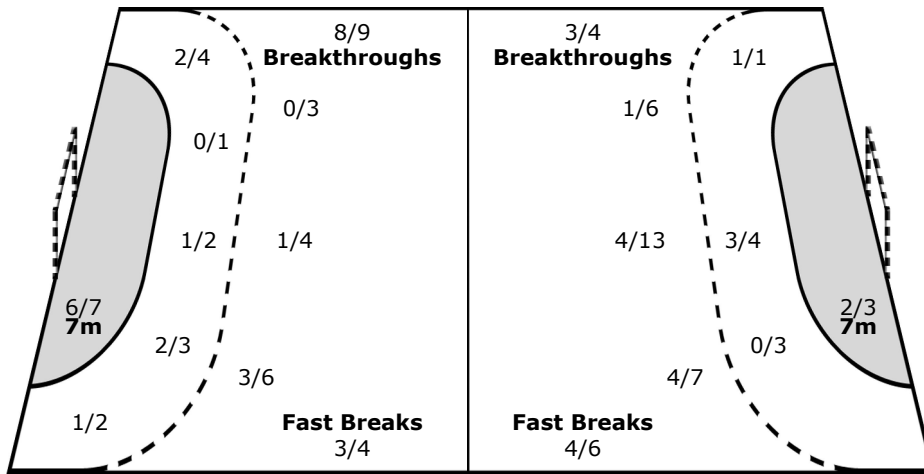

##### Goalkeepers

Saves / Shots

0/3	0/2
0/2	3/3
4/10	2/10

##### 16 OMEYER T

0/2	0/2
0/2	3/3
4/6	2/6

<b>Legend:</b>					
%	Efficiency	+	2 Minute + 2 Minute Suspensions	<b>2Min</b>	2 Minute Suspensions
<b>6m</b>	6-metre Shots	<b>7m</b>	7-metre Shots	<b>AS</b>	Assists
<b>BS</b>	Blocked Shots	<b>BT</b>	Breakthroughs	<b>DR</b>	Disqualification with report
<b>G/S</b>	Goals/Shots	<b>N/A</b>	not applicable	<b>RC</b>	Red Cards
<b>ST</b>	Steals	<b>TO</b>	Turnovers	<b>TP</b>	Time Played
<b>YC</b>	Yellow Cards			<b>Wing</b>	Wing Shots
				<b>FB</b>	Fast Breaks
				<b>S/S</b>	Saves/Shots