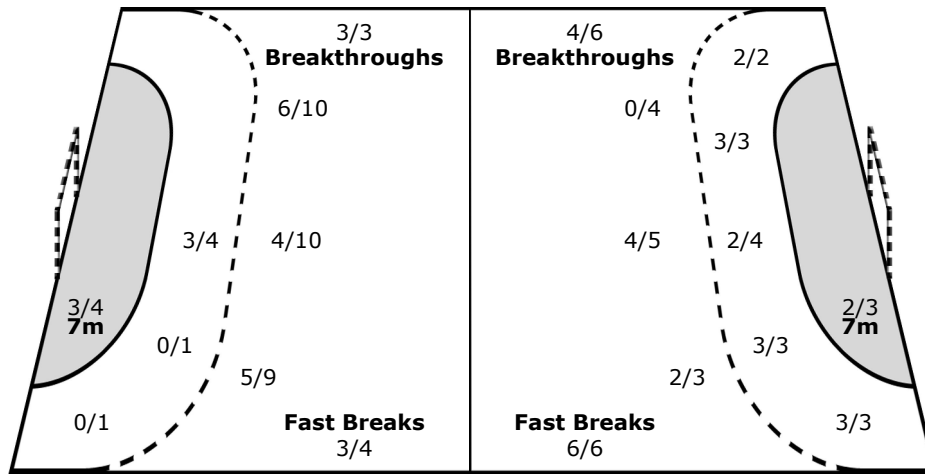

3-Missed 1-Post 3-Blocked

Offence

Defence

Goalkeepers

Saves / Shots

0/2	0/1	0/2
0/4	2/2	2/9
1/10	0/1	0/5

1 SCHULZ M

0/1	0/1	0/1
0/3	2/2	2/7
1/6	0/1	0/3

16 MACIEL L

0/1	0/1
0/1	0/2
0/4	0/2

Legend:					
%	Efficiency	+	2 Minute + 2 Minute Suspensions	2Min	2 Minute Suspensions
6m	6-metre Shots	7m	7-metre Shots	AS	Assists
BS	Blocked Shots	BT	Breakthroughs	DR	Disqualification with report
G/S	Goals/Shots	N/A	not applicable	RC	Red Cards
ST	Steals	TO	Turnovers	TP	Time Played
YC	Yellow Cards			FB	Fast Breaks
				S/S	Saves/Shots
				Wing	Wing Shots