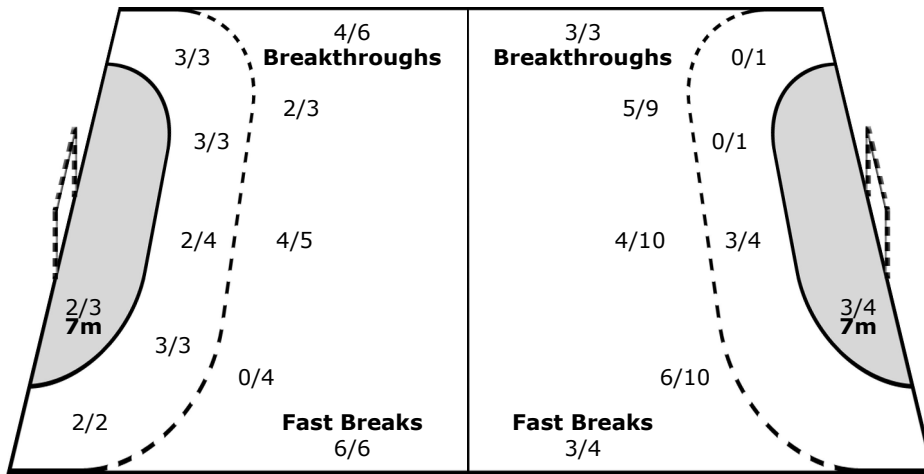

1-Blocked 2-Missed 1-Post

Team

Goals / Shots

2/2	1/1	2/2
4/4	0/2	7/9
9/10	1/1	5/5

2-Missed 1-Post 1-Blocked

Offence

Goalkeepers

Saves / Shots

2/5	0/1	0/5
1/1	1/1	2/4
3/9	2/6	1/5

12 HEINEVETTER S

		0/3
1/1		0/2
0/3	0/1	0/2

16 LICHTLEIN C

2/5	0/1	0/2
	1/1	2/2
3/6	2/5	1/3

Legend:					
%	Efficiency	+	2 Minute + 2 Minute Suspensions	2Min	2 Minute Suspensions
6m	6-metre Shots	7m	7-metre Shots	AS	Assists
BS	Blocked Shots	BT	Breakthroughs	FB	Fast Breaks
G/S	Goals/Shots	N/A	not applicable	RC	Saves/Shots
ST	Steals	TO	Turnovers	TP	Time Played
YC	Yellow Cards			Wing	Wing Shots