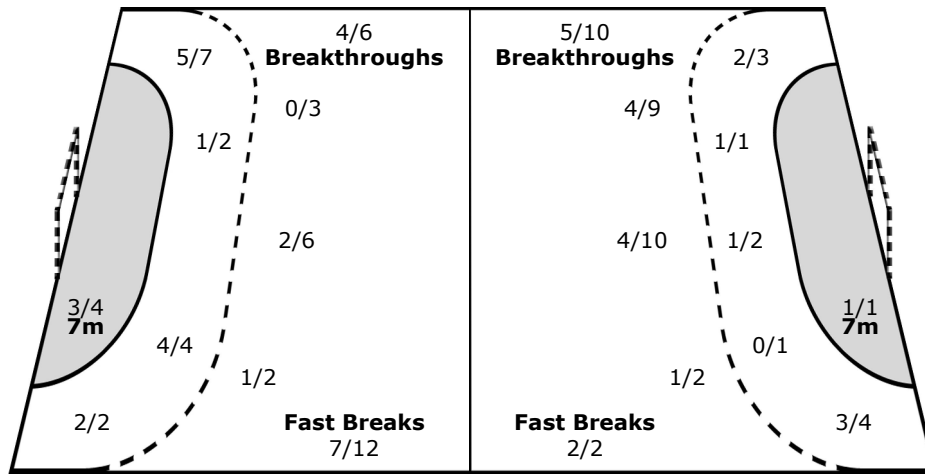

Defence

Goalkeepers

Saves / Shots

2/4		2/5
0/2	1/1	2/5
1/8	1/3	2/7

16 STERBIK A

2/4		2/5
0/2	1/1	2/5
1/8	1/3	2/7

Legend:					
%	Efficiency	+	2 Minute + 2 Minute Suspensions	2Min	2 Minute Suspensions
6m	6-metre Shots	7m	7-metre Shots	AS	Assists
BS	Blocked Shots	BT	Breakthroughs	DR	Disqualification with report
G/S	Goals/Shots	N/A	not applicable	RC	Red Cards
ST	Steals	TO	Turnovers	TP	Time Played
YC	Yellow Cards			FB	Fast Breaks
				S/S	Saves/Shots
				Wing	Wing Shots