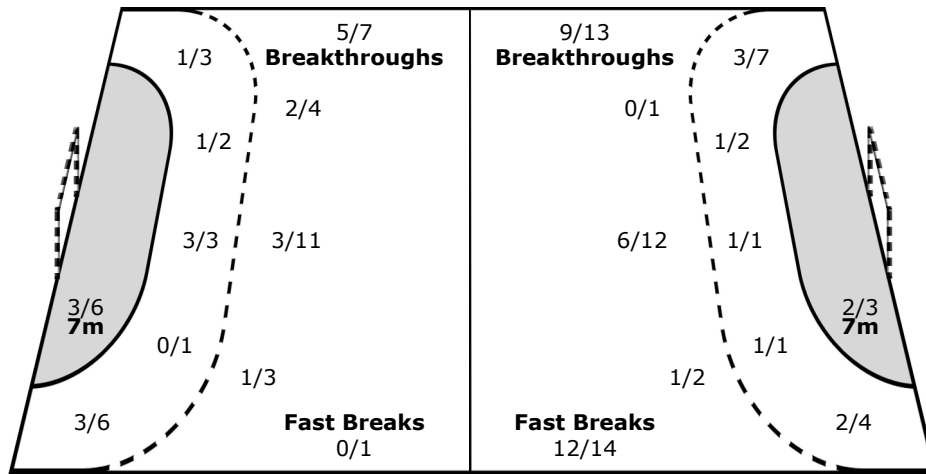

1/3	1/2	2/5
		1/1
5/17	1/4	8/24

1 BARRIENTOS F

1/2	1/2	1/3
		1/1
2/7	1/3	3/11

16 OLIVA R

0/1		1/2
3/10	0/1	5/13

Legend:

%	Efficiency	+	2 Minute + 2 Minute Suspensions	2Min	2 Minute Suspensions
6m	6-metre Shots	7m	7-metre Shots	AS	Assists
BS	Blocked Shots	BT	Breakthroughs	DR	Disqualification with report
G/S	Goals/Shots	N/A	not applicable	RC	Red Cards
ST	Steals	TO	Turnovers	TP	Time Played
YC	Yellow Cards			FB	Fast Breaks
				S/S	Saves/Shots
				Wing	Wing Shots