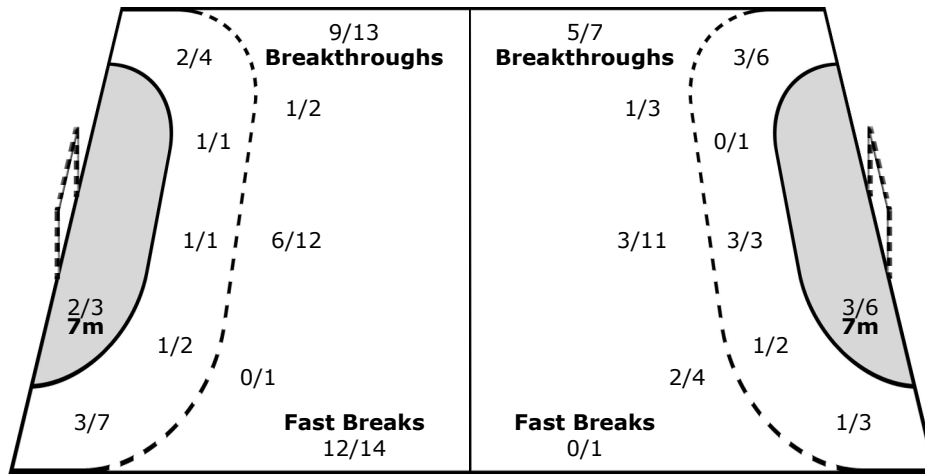

Saves / Shots

2/6	1/1	1/1
1/1	1/1	
3/11	1/2	7/16

1 GÚSTAVSSON BP

0/2	1/1	
	1/1	
1/5	0/1	1/5

12 EDVARSSON AR

2/4		1/1
1/1		
2/6	1/1	6/11

Legend:

%	Efficiency	+	2 Minute + 2 Minute Suspensions	2Min	2 Minute Suspensions
6m	6-metre Shots	7m	7-metre Shots	AS	Assists
BS	Blocked Shots	BT	Breakthroughs	DR	Disqualification with report
G/S	Goals/Shots	N/A	not applicable	RC	Red Cards
ST	Steals	TO	Turnovers	TP	Time Played
YC	Yellow Cards			FB	Fast Breaks
				S/S	Saves/Shots
				Wing	Wing Shots