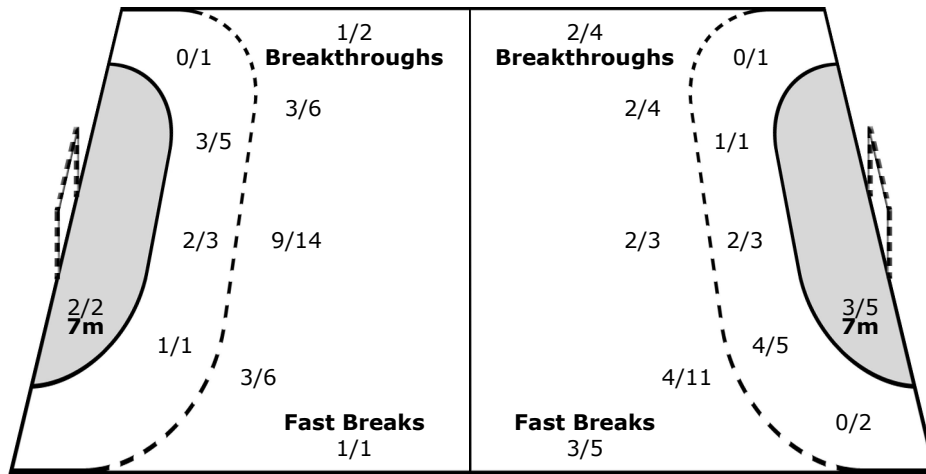

MATCH TEAM STATISTICS

ESTADISTICAS DEL PARTIDO

TUN 25 - 23 GER
(13-13) (12-10)

Match **14**

Referees: LEIFSSON Hlynur / PALSSON Anton (ISL)

TUN - TUNISIA

Shots Distribution

Players

Goals / Shots

1 SFAR M	3 HEDOUI S	4 TOUMI A	5 GHARBI M	6 TEJ I	7 TOUATI J	9 BANNOUR A	10 ALOUINI K
	1/1		1/1	1/1	1/1 1/1	1/1 2/3 2/2 1/4	0/1 1/1

1-Missed 1-Post 1-Blocked

12 MAGAIEZ M	16 HELAL W	17 JALLOUZ W	19 SANAI M	20 BEN SALAH A	21 BOUGHANMI O	22 HOSNI O	31 CHOUIREF M
		1/1 0/1 1/1 1/1 2/3 2/2 1/1		2/2	1/1 1/1		

2-Missed 1-Blocked 1-Post

Team

Goals / Shots

1/1	0/1	1/1
1/1	1/1	3/4
4/6	6/6	8/11

3-Missed 2-Post 2-Blocked

Offence

Defence

Goalkeepers

Saves / Shots

1/1		0/2
0/2	2/2	2/3
3/8	2/4	2/13

12 MAGAIEZ M

1/1		0/2
0/2	2/2	2/3
3/8	2/4	2/12

16 HELAL W

		0/1

Legend:					
%	Efficiency	+	2 Minute + 2 Minute Suspensions	2Min	2 Minute Suspensions
6m	6-metre Shots	7m	7-metre Shots	AS	Assists
BS	Blocked Shots	BT	Breakthroughs	FB	Fast Breaks
G/S	Goals/Shots	N/A	not applicable	RC	Saves/Shots
ST	Steals	TO	Turnovers	TP	Time Played
YC	Yellow Cards			Wing	Wing Shots