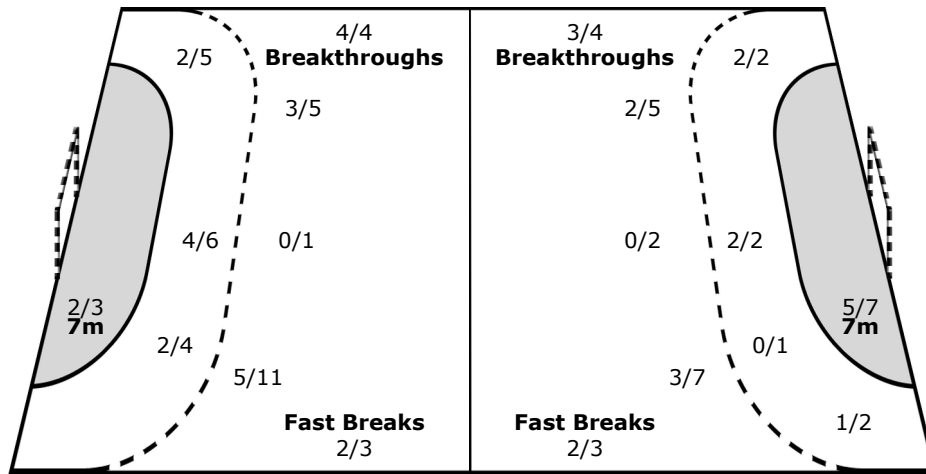

Team

Goals / Shots

2/2	0/1	2/3
6/7	0/1	1/1
7/10	1/3	4/6

3-Missed 3-Post 1-Blocked

Offence

Defence

Goalkeepers

Saves / Shots

	0/2	1/5
0/1	1/1	1/5
2/4	2/3	0/6

81 NASCIMENTO LR

		1/4
0/1		0/3
1/1	0/1	0/2

89 ALMEIDA C

	0/2	0/1
	1/1	1/2
1/3	2/2	0/4

Legend:					
%	Efficiency	+	2 Minute + 2 Minute Suspensions	2Min	2 Minute Suspensions
6m	6-metre Shots	7m	7-metre Shots	AS	Assists
BS	Blocked Shots	BT	Breakthroughs	FB	Fast Breaks
G/S	Goals/Shots	N/A	not applicable	RC	Saves/Shots
ST	Steals	TO	Turnovers	TP	Time Played
YC	Yellow Cards			Wing	Wing Shots