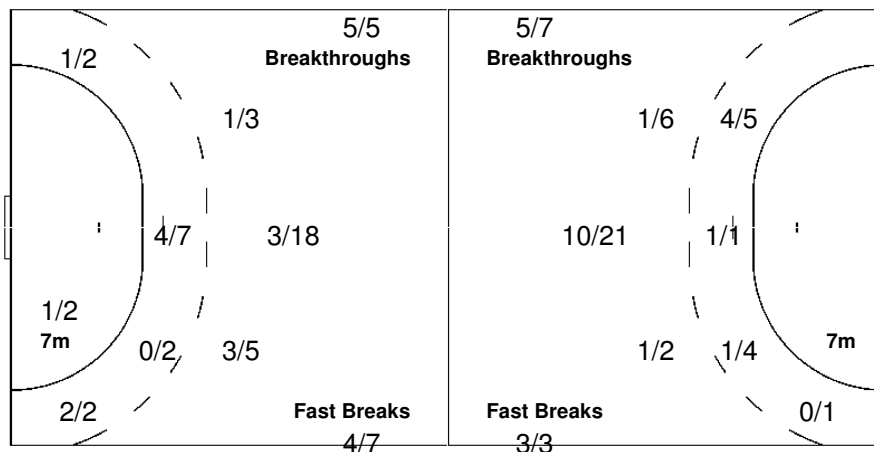

Match Team Statistics

Match No: 57

SWE 26 - 24 GER
(15-11) (11-13)

Referees: de MELLO E (BRA) / FAVRETO M (BRA)

GER - Germany

Shots Distribution

Players

Goals / Shots

2 HALLER R	3 GENSHEIMER U	4 SALZER T	6 JUNGWIRTH P	7 WEINHOLD S	8 DIETRICH G	9 LINDT H
	1/1					
	0/3					0/1
	1/1	1/1	3/3			1/1
	1-Missed 1-Post			1-Missed	1-Post 1-Blocked	
10 KRAUSE D	11 ALLENDORF M	13 STROBEL M	17 KNEULE T	20 WEBER S		
			0/1			
		1/1		2/2		
		0/2	0/1	2/3		
				1/2		
		2-Post		1-Blocked	1-Post	

Team

Offence

Defence

Goalkeepers

Goals / Shots

1/1	0/1	1/1
0/7	0/2	8/13
4/4	1/2	9/13

2-Missed 5-Post 2-Blocked

Saves / Shots

2/5		0/6
2/10	9/9	2/7
0/4	1/1	1/1

1 MÜLLER J

1/1		0/2
2/7	1/1	1/5

12 VORTMANN J

1/4		0/4
0/3	8/8	1/2
0/4	1/1	1/1

LEGEND

G/S	Goals / Shots	%	Efficiency	6m	6-metre Shots	7m	7-metre Shots	9m	9-metre Shots
S/S	Saves / Shots	Wing	Wing Shots	FB	Fast Breaks	BT	Breakthroughs	EX	Exclusions
AS	Assists	TF	Technical Faults	ST	Steals	BS	Blocked Shots	TP	Time Played
YC	Yellow Cards	RC	Red Cards	n/a	not applicable	2Min	2 Minute Suspensions		
+	2 Minute + 2 Minute Suspensions