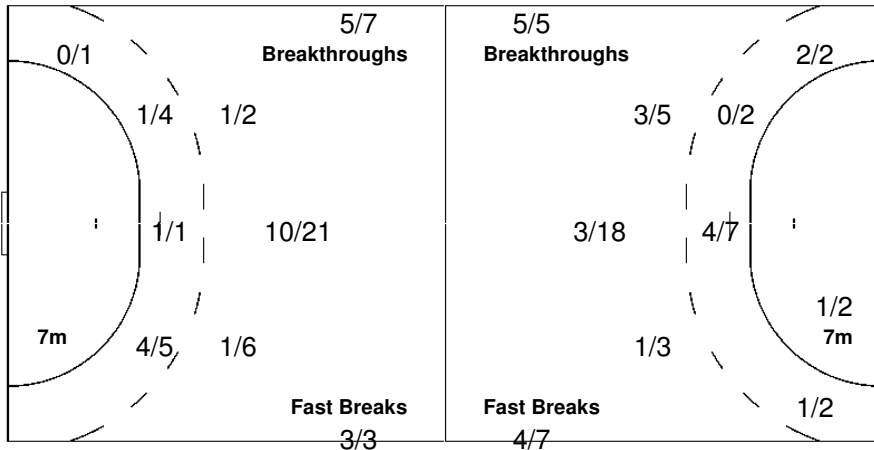

Match Team Statistics

Match No: 57

SWE 26 - 24 GER
(15-11) (11-13)

Referees: de MELLO E (BRA) / FAVRETO M (BRA)

SWE - Sweden

Players

Goals / Shots

3 BORGSTEDT A

1/1		1/1
	0/1	
2/2		

1-Missed

4 BLANK R

1/1		

5 HALLBERG A

		1/1
	0/2	

6 ELF J

		1/1
1/1	0/1	

1-Blocked

7 SJÖSTRAND C

0/1		1/1
	0/1	

8 BÄCKSTRÖM J

2/3		3/3

10 TOBIASSON M

11 FRIDEN V

1/1		0/1
	0/1	0/1

1-Post

13 VARVNE T

1/2		
1/2	0/1	2/3
1/1		

1-Missed 1-Post 1-Blocked

14 JAKOBSSON J

1/1		2/2
2/2	0/2	

1-Post

15 JOHANSSON M

	0/1	

18 OJALA L

1/1		

Shots Distribution

Team

Offence

Defence

Goalkeepers

Goals / Shots

3/5		6/6
8/10	0/9	5/7
4/4	0/1	0/1

2-Missed 3-Post 2-Blocked

Saves / Shots

0/1	1/1	0/1
7/7	2/2	5/13
0/4	1/2	4/13

1 SJÖSTRAND J

0/1	1/1	0/1
7/7	2/2	5/13
0/4	1/2	4/13

12 PALICKA A