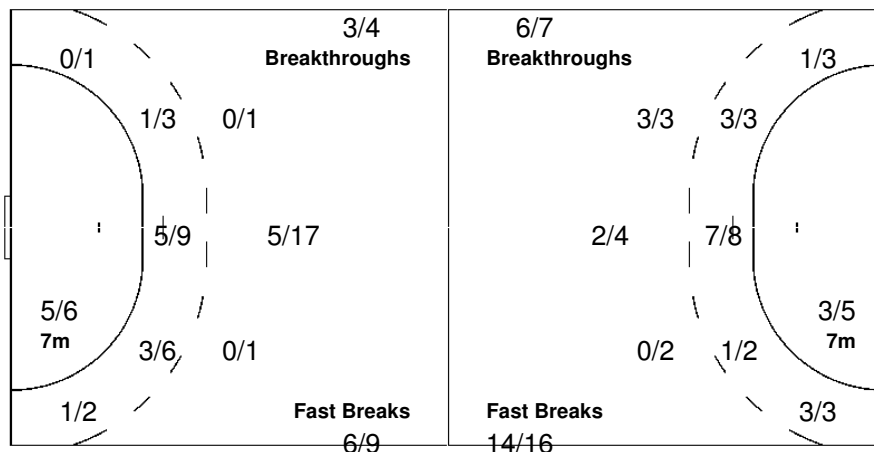

1/1		4/4

Shots Distribution

Team

Goals / Shots

4/4	1/3	2/4
8/9	0/7	13/14
1/1	0/1	0/2

10-Missed 1-Post 3-Blocked

Offence

Defence