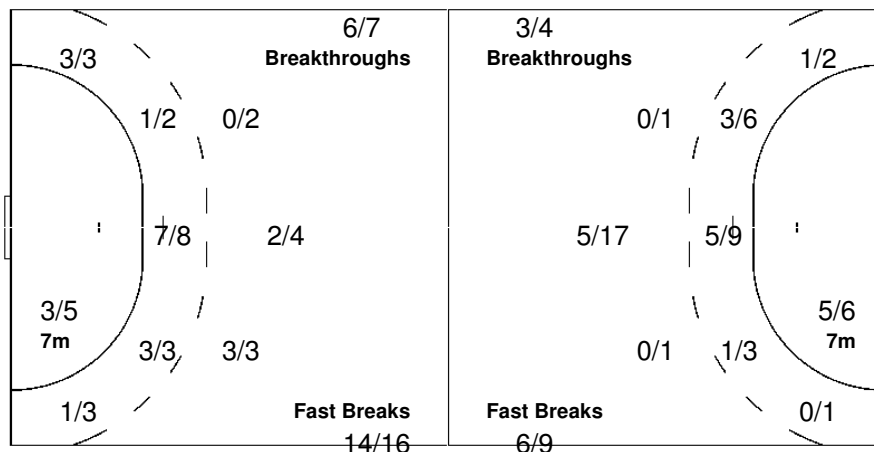

Match Team Statistics

Match No: 56

KUW 29 - 43 EGY
(14-24) (15-19)

Referees: GOUSKO A (BLR) / REPKIN S (BLR)

EGY - Egypt

Shots Distribution

Players

Goals / Shots

2 SOBH Y MOSTAFA SOLI	3 MOHAMED IBRAHIM M	4 AWWAD ABDOU MABROUK	5 ALI H. ABDEL AAL Y	7 A. A. EL FETOUH AB	9 AHMED ZAKY HASSAB	11 HASSAN MAHMOUD IBR
0/1	2/2	1/1	1/1	3/3	1/1	2/3
1-Post	2/2	1-Post	1/1	3/3	1/1	2/2
						0/1
						4/4

13 E. EL DIN H. SHOUK	15 A. R. SAYED AMR M	19 SAFWAT ABDOU RIZK	20 ALAA EL SAYED HASH	25 SAAD ABDEL AZIZ A
1/1	2/2	1/1	1/1	1/2
1-Missed	1-Post	1/1	1-Blocked	0/1
				0/1
				1/1

Team

Offence

Defence

Goalkeepers

Goals / Shots

5/7	1/2	6/6
2/4	0/1	1/3
10/10		18/18

1-Missed 3-Post 1-Blocked

Saves / Shots

0/4	2/3	2/4
1/9	7/7	1/14
0/1	1/1	2/2

12 MOHAMED REFAAT SHA

0/2	2/2	2/3
0/3	3/3	0/9
0/1		1/1

16 M. KHAMIS ISMAIL A

0/2	0/1	0/1
1/6	4/4	1/5
	1/1	1/1

LEGEND

G/S	Goals / Shots	%	Efficiency	6m	6-metre Shots	7m	7-metre Shots	9m	9-metre Shots
S/S	Saves / Shots	Wing	Wing Shots	FB	Fast Breaks	BT	Breakthroughs	EX	Exclusions
AS	Assists	TF	Technical Faults	ST	Steals	BS	Blocked Shots	TP	Time Played
YC	Yellow Cards	RC	Red Cards	n/a	not applicable	2Min	2 Minute Suspensions		
+	2 Minute + 2 Minute Suspensions