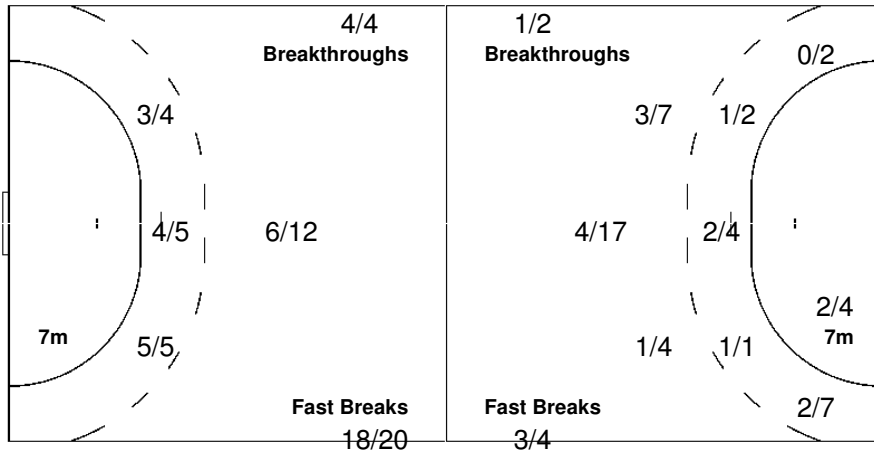

Offence

Defence

Goalkeepers

Goals / Shots

	1/2	
11/11	1/6	21/22
	1/1	5/5

1-Missed 2-Post

Saves / Shots

0/1	2/4	1/1
6/11	2/2	2/8
4/6	0/1	2/5