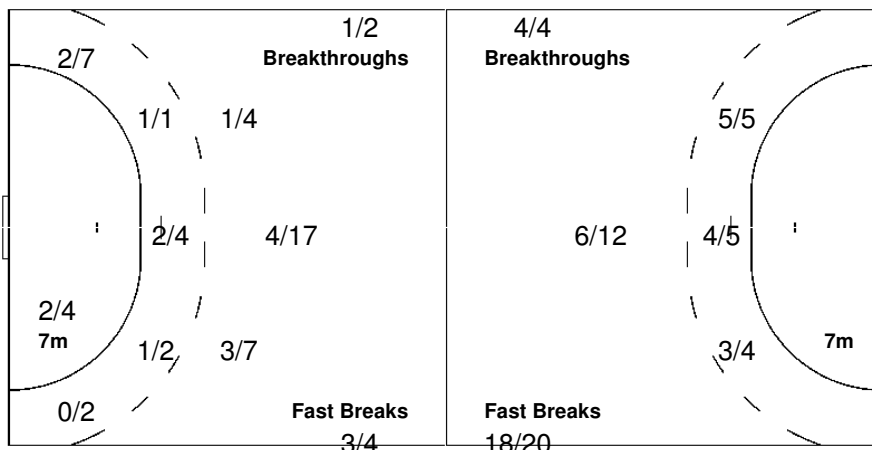

Match Team Statistics

Match No: 51

GER 40 - 20 KUW
(20-7) (20-13)

Referees: LEIFSSON H (ISL) / PALSSON A (ISL)

KUW - Kuwait

Players

Goals / Shots

2 AL OTABI M

1-Missed

3 BOKHADRA N

0/1		0/1
0/1		1/2

1-Missed

4 AL MUTAWA A

		0/1
		1/1

1-Missed 1-Post

5 AL JAIMAZ S

6 ALI S

1/1		
0/2		

1-Post

7 ALHARBI M

0/2		1/1
		0/1

1-Post

8 ALGHARABALLI M

	1/3	
0/1	0/2	
0/1		

2-Missed 2-Post 2-Blocked

9 ALDOUSERY M

		0/1
2/4		1/1
1/1		

2-Blocked

10 AL AHMAD B

1/1		3/3
1/1		

1-Missed

11 AL BALOUSHI M

17 JAFAR N

1/1	1/1	
	1/1	1/1

20 AL HAJERI S

1/1		1/1

Shots Distribution

Team

Goals / Shots

1/1	2/4	0/1
5/11	0/2	6/8
2/6	1/1	3/5

6-Missed 5-Post 4-Blocked

Offence

Defence

Goalkeepers

Saves / Shots

	1/2	
0/11	5/6	1/22
	0/1	0/5

1 AL MEZAL S

	0/1	
0/2	1/1	0/3
		0/2

12 HUSAIN M

	1/1	
0/9	4/5	1/19
	0/1	0/3

LEGEND

G/S	Goals / Shots	%	Efficiency	6m	6-metre Shots	7m	7-metre Shots	9m	9-metre Shots
S/S	Saves / Shots	Wing	Wing Shots	FB	Fast Breaks	BT	Breakthroughs	EX	Exclusions
AS	Assists	TF	Technical Faults	ST	Steals	BS	Blocked Shots	TP	Time Played
YC	Yellow Cards	RC	Red Cards	n/a	not applicable	2Min	2 Minute Suspensions		
+	2 Minute + 2 Minute Suspensions