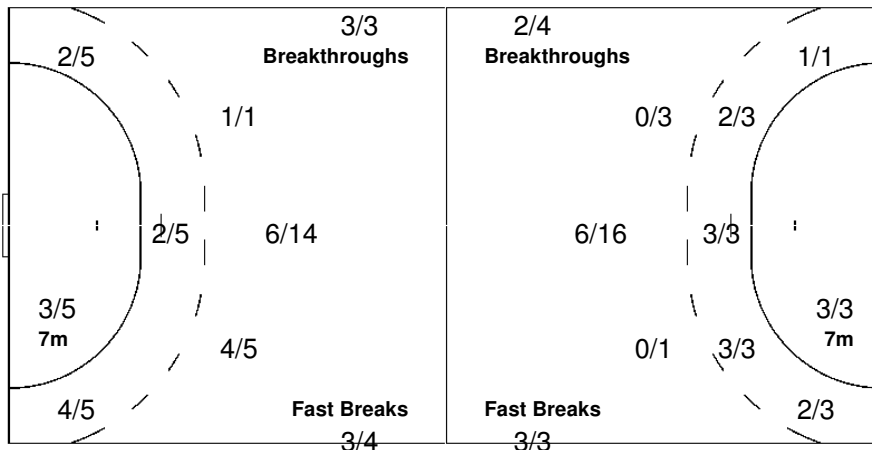

Match Team Statistics

Match No: 45

SWE 25 - 28 EGY
(14-12) (11-16)

Referees: GOUSKO A (BLR) / REPKIN S (BLR)

EGY - Egypt

Shots Distribution

Players

Goals / Shots

2 SOBHY MOSTAFA SOLI	3 MOHAMED IBRAHIM M	4 AWWAD ABDOU MABROUK	ALI H. ABDEL AAL Y	7 A. A. EL FETOUH AB	9 AHMED ZAKY HASSAB	10 A. A. SALAM EL ZOG
0/1	0/1	1/1	1/1	1/1 0/1	0/1 1/1	1/1
				0/2 0/1	1/1 2/2	0/1
				1/1		

1-Post

13 E. EL DIN H. SHOUK	15 A. R. SAYED AMR M	19 SAFWAT ABDOU RIZK	20 ALAA EL SAYED HASH	25 SAAD ABDEL AZIZ A
3/3 1/1	0/1	1/1 0/1		
0/3 1/2	1/1			
0/1 1/1	2/2 1/1	1/1 1/1	1/1 2/3	

1-Missed

Team

Offence

Defence

Goalkeepers

Goals / Shots

2/2	3/6	3/4
1/7	0/3	4/6
6/7	1/1	8/9

1-Missed 1-Post

Saves / Shots

1/2		0/1
1/9	4/4	1/13
	0/2	1/2

12 MOHAMED REFAAT SHA

		0/1
	0/1	

16 M. KHAMIS ISMAIL A

1/2		0/1
1/9	4/4	1/12
	0/1	1/2

LEGEND

G/S	Goals / Shots	%	Efficiency	6m	6-metre Shots	7m	7-metre Shots	9m	9-metre Shots
S/S	Saves / Shots	Wing	Wing Shots	FB	Fast Breaks	BT	Breakthroughs	EX	Exclusions
AS	Assists	TF	Technical Faults	ST	Steals	BS	Blocked Shots	TP	Time Played
YC	Yellow Cards	RC	Red Cards	n/a	not applicable	2Min	2 Minute Suspensions		
+	2 Minute + 2 Minute Suspensions