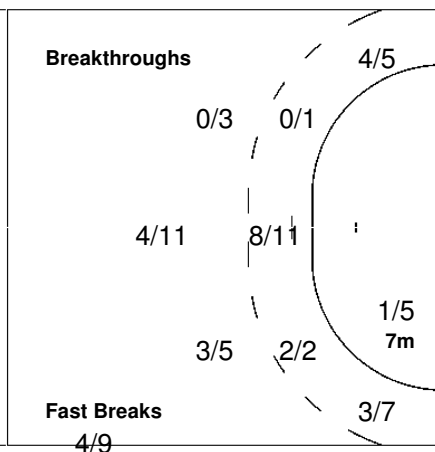

Defence

Goalkeepers

Saves / Shots

0/4	3/6	2/4
2/6	6/6	1/4
1/8	1/2	4/9

1 SJÖSTRAND J

0/2	3/6	1/2
2/3	5/5	1/3
0/3	0/1	2/5

12 PALICKA A

0/2		1/2
0/3	1/1	0/1
1/5	1/1	2/4