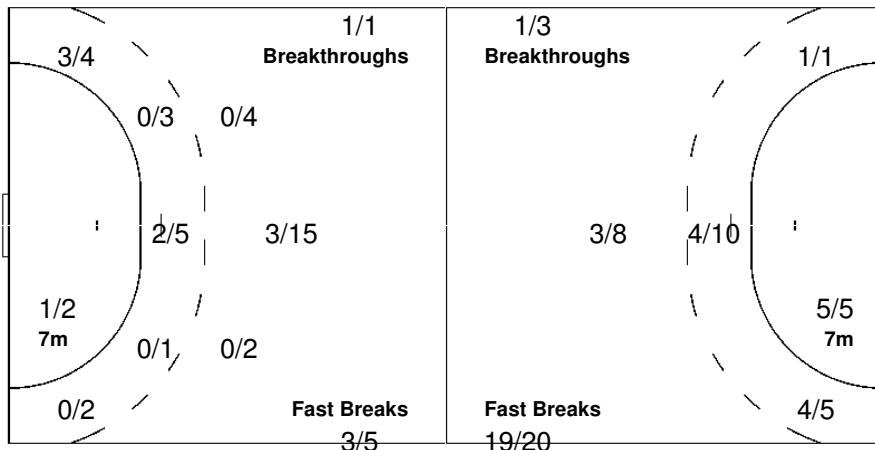

Match Team Statistics

Match No: 29

ANG 13 - 37 SWE
(8-21) (5-16)

Referees: de MELLO E (BRA) / FAVRETO M (BRA)

ANG - Angola

Shots Distribution

Players

Goals / Shots

2 SILVA E	3 ROCHA E	4 SUSSAO C	5 AGUIAR M	6 MULENESSA O	7 COSTA A	8 ANTONIO E
1/1	0/1 0/1 1/1 1/1		0/1 1/1	1/1 0/1 0/2 1-Missed	0/1 2/2 1-Missed	1/2 0/3 2/2 1-Missed 1-Post 1-Blocked
9 dos SANTOS H	10 RAUL J	11 CASSUCA E	13 VARELA N	17 BAPTISTA P		
0/1 1-Missed	0/1 1/1 0/1 2-Missed 1-Post	0/1 1-Missed	1/1 0/1 0/1	0/1 0/1		

Team

Offence

Defence

Goalkeepers

Goals / Shots

2/3	0/1	1/2
1/3	0/10	3/5
3/3	0/4	3/3

7-Missed 2-Post 1-Blocked

Saves / Shots

0/6	1/5	3/7
1/7	1/3	2/7
0/4	0/1	0/5

12 SEBASTIAO J

0/2	1/3	2/5
1/5	1/3	2/7
0/3	0/1	0/4

16 COSTA F

0/4	0/2	1/2
0/2		
0/1		0/1