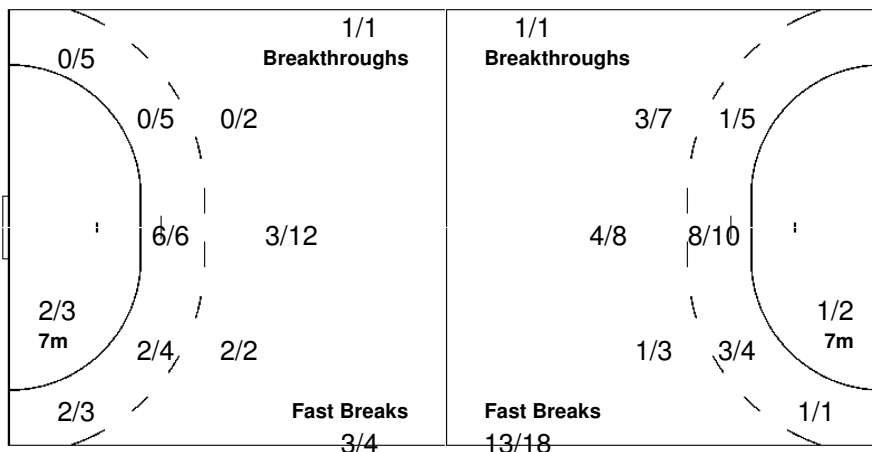

Match Team Statistics

Match No: 1

ARG 36 - 21 CHI
(14-11) (22-10)

Referees: LIU F (CHN) / LIU S (CHN)

CHI - Chile

Players

Goals / Shots

2 MATURANA J

1/2	1/1	

4 BAEZA P

	1/1	
1/1	0/1	0/1

1-Missed 1-Blocked

5 VALENZUELA A

6 MARCELO M

		1/1
2/2	1/2	

2-Missed

7 NUNEZ P

	1/1	

2-Blocked

8 FEUCHTMANN H

	1/1	

9 BARROS F

1-Missed

10 VERA E

		2/2
		0/1

1-Blocked

13 DIAZ R

		0/1
		0/1

2-Missed

14 FEUCHTMANN E

	1/1	
2/3	0/1	1/2
1/1		1/1

1-Post

15 ARAVENA S

	0/1	
1/1		1/1

17 IGLESIAS D

1/1	0/1	
		0/1

1-Missed

Shots Distribution

Team

Offence

Defence

Goalkeepers

Goals / Shots

	3/3	3/4
6/8	3/8	1/3
3/3	0/1	2/5

7-Missed 1-Post 4-Blocked

Saves / Shots

0/1	4/6	0/2
2/10	2/3	5/20
1/4	1/3	0/2

1 OLIVA R

0/1	4/6	0/1
2/8	2/3	5/17
1/3	1/3	0/2

12 DIAZ N

		0/1
0/2		0/3
0/1		

LEGEND

G/S	Goals / Shots	%	Efficiency	6m	6-metre Shots	7m	7-metre Shots	9m	9-metre Shots
S/S	Saves / Shots	Wing	Wing Shots	FB	Fast Breaks	BT	Breakthroughs	EX	Exclusions
AS	Assists	TF	Technical Faults	ST	Steals	BS	Blocked Shots	TP	Time Played
YC	Yellow Cards	RC	Red Cards	n/a	not applicable	2Min	2 Minute Suspensions		
+	2 Minute + 2 Minute Suspensions