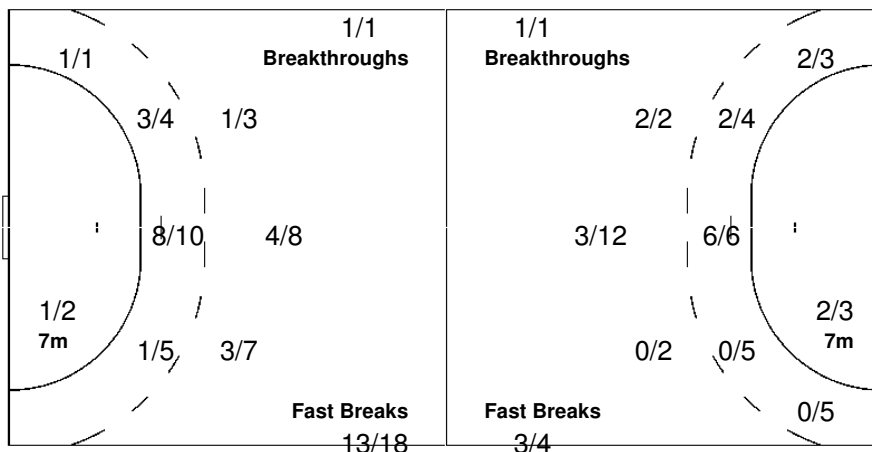

Shots Distribution

Team

Offence

Defence

Goalkeepers

Goals / Shots

1/1	2/6	2/2
8/10	1/3	15/20
3/4	2/3	2/2

7-Missed 1-Post