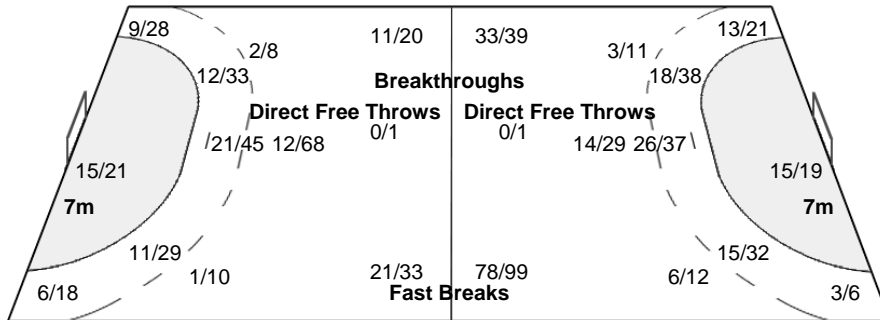

Team

Goals / Shots

6/9	9/17	16/28
7/14	2/11	9/21
18/28	23/42	31/43
44-Missed 14-Post 41-Blocked		

Offence

Defence

Goalkeepers

Saves / Shots

6/33	6/20	5/39
11/32	8/10	6/28
8/53	8/21	6/52