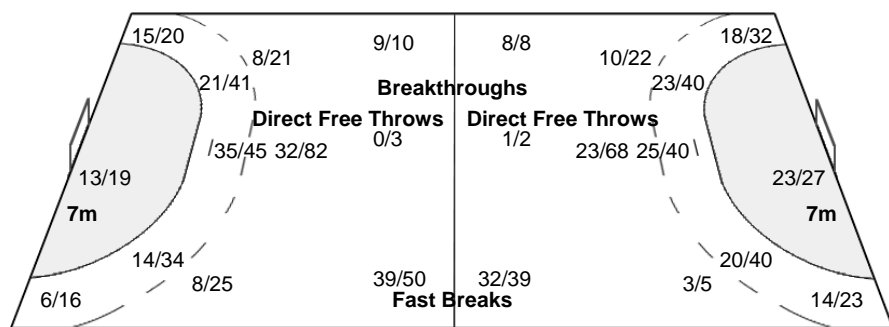

Played		
PR	ROU	28 - 30
PR	FRA	17 - 25
PR	CUB	32 - 29
PR	JPN	31 - 32
PR	BRA	33 - 34
	URU	34 - 17
	GER	25 - 33

Number of Attacks: 432, Scoring Efficiency: 46%

XX Women's World Championship 2011

Brasil

Cumulative Statistics

TUN - Tunisia

Shots Distribution

Players

Goals / Shots

Player	Goals	Shots	Notes
1 TERED R			
3 DAOULA N	1/1	0/1	1/2
6 ELGHAOUI A	3/4	2/2	1/1
8 BEN CHEIKH AHMED J	0/1	1/2	1/1
10 TOUMI R	5/5	2/2	1/1
12 CHERIF W			
17 KILANI O		1/1	0/1
18 ABDELHAK H	2/2	0/2	3/3
19 MARZOUK R	5/8	4/4	3/3
20 CHEBBAH M	6/6	3/3	4/6
22 DHAOUADI M	2/2	1/2	3/4
24 KHOULDI I	2/3	0/1	1/2
27 AOUINI S		1/1	2/2
29 YAHIAOUI F			
30 JAOUADI I	1/1	1/1	
85 ABDALLAH E			

Team Goals / Shots

27/33	16/22	20/25
35/59	1/17	24/37
36/44	9/16	32/41

23-Missed 28-Post 21-Blocked

Offence

Goalkeepers Saves / Shots

1/16	7/20	1/21
11/32	11/14	16/40
7/45	16/41	8/49

1 TERED R

	1/1	
1/4	1/1	3/4
1/7	7/12	0/6