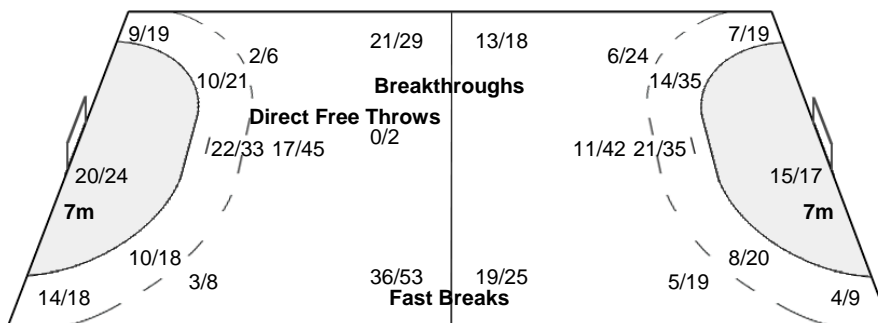

XX Women's World Championship 2011

Brasil

Cumulative Statistics

SWE - Sweden

Shots Distribution

Players

Goals / Shots

2 AGREN U	3 FLOGNMAN K	4 BOSON M	5 FOGELSTRÖM H	8 ROBERTS J	10 WIEL FREDÉN A	12 KAIN G
1/1	1/1					
1/3	0/1	2/3		2/2	3/4	2/2
2/2		2/2	5/5	2/2	1/1	1/1
	1-Missed		1-Missed 1-Post		1-Missed 2-Post	5-Post
15 AHLM J	16 GRUBBSTRÖM C	17 TORSTENSON L	18 WIBERG J	20 GULLDÉN I	22 HELLEBERG J	27 ROSENGREN JACOBSEN
2/3	1/1	1/1				
1/2	0/1	0/1	8/8	3/5		
4/5	3/4	5/7	1/3	0/2	1/3	
		7/9	3/3			
	1-Missed		6-Missed 4-Post	1-Blocked		
29 ALM J	31 JOHANSSON A					
	2/2	0/2	1/1	1/1	2/4	
			4/7	0/1	1/2	
			2/3	4/4	3/3	
	1-Post		4-Missed 3-Post			

Team

Goals / Shots

17/19	11/14	19/27
16/30	1/8	8/17
44/55	19/23	29/38

18-Missed 22-Post 4-Blocked

Offence

Goalkeepers

Saves / Shots

3/17	8/12	6/24
8/23	6/6	13/18
14/40	12/28	4/29

12 KAIN G

2/8	2/5	2/9
4/10	1/1	5/5
4/19	8/13	3/11

16 GRUBBSTRÖM C

1/9	6/7	4/15
4/13	5/5	8/13
10/21	4/15	1/18

LEGEND

%	Efficiency	2Min	2 Minute Suspensions	6m	6-metre Shots	7m	7-metre Shots	9m	9-metre Shots
AS	Assists	BS	Blocked Shots	BT	Breakthroughs	DR	Disqualification with report	FB	Fast Breaks
G/S	Goals/Shots	MP	Matches Played	n/a	not applicable	PR	Preliminary Round	RC	Red Cards
S/S	Saves/Shots	ST	Steals	TO	Turnovers	TP	Time Played	Wing	Wing Shots
YC	Yellow Cards