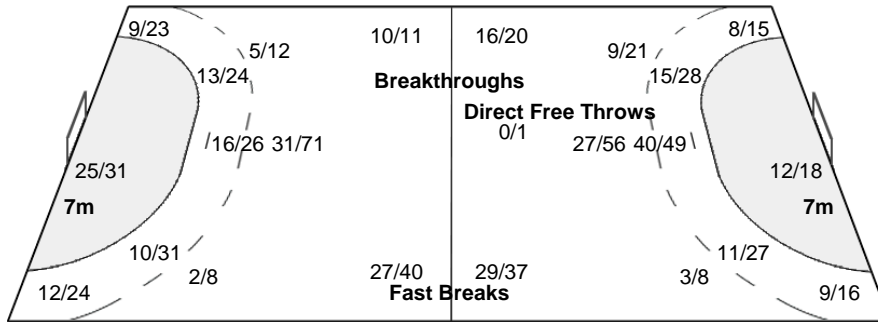

XX Women's World Championship 2011

Brasil

Cumulative Statistics

JPN - Japan

Shots Distribution

Players

Goals / Shots

2 KUROKI S 1/1 1/1 0/1 1/2 1/1 1-Missed	4 KAMIMACHI S 2/4 1/1 5/5 0/1 0/1 1/1 4/8 12/14 4/5 4-Missed 4-Post	5 ITO A 1/1 1/1 1-Blocked	6 UEGAKI A 1/1 1/3 0/1 0/1 3/6 3/4 2/2 1-Missed 4-Post 5-Blocked	8 ONOZAWA K 1/1 0/1 0/1 1-Blocked	10 FUJII S 6/7 1/4 4/4 11/17 0/3 2/3 10/11 8/8 4/5 2-Missed 4-Post 4-Blocked	11 YAMANO Y 2/4 1/2 3/4 2-Blocked
12 MORI K	13 WAKAIZUMI H 0/1 1/1 1-Missed	14 MAKI K 1/1 1-Blocked	16 TASHIRO H	17 ARIHAMA Y 1/4 1/4 2/3 3/3 0/1 2/6 2/2 3/3 5/6 6-Missed 7-Blocked	20 ISHITATE M 2/3 1/2 1/1 0/2 0/1 2/2 7/8 3/5 3/4 3-Missed 1-Post 1-Blocked	22 FUJIMA K
23 HAYAFUNE A 3/3 3/5 1/1 1/1 1/5 0/1 1/1 5/9 5-Missed 3-Post 2-Blocked 1-Missed	28 NAGATA S 0/1 1/1 4/4 3/3 1-Missed					

Team Goals / Shots

14/22	9/19	14/15
16/27	1/8	8/20
31/45	37/43	30/39

24-Missed 16-Post 22-Blocked

Offence

Goalkeepers Saves / Shots

4/22	5/18	4/30
17/44	9/13	10/33
5/31	5/15	7/39

12 MORI K

0/3	1/1
1/6	2/3
0/1	1/4

16 TASHIRO H

1/11	2/6	3/17
7/20	3/6	4/14
4/13	2/8	3/23

22 FUJIMA K

3/11	3/9	0/12
9/18	6/7	4/16
1/17	3/7	3/12

LEGEND					
% Efficiency	2Min 2 Minute Suspensions	6m 6-metre Shots	7m 7-metre Shots	9m 9-metre Shots	
AS Assists	BS Blocked Shots	BT Breakthroughs	DR Disqualification with report	FB Fast Breaks	
G/S Goals/Shots	MP Matches Played	n/a not applicable	PR Preliminary Round	RC Red Cards	
S/S Saves/Shots	ST Steals	TO Turnovers	TP Time Played	Wing Wing Shots	
YC Yellow Cards