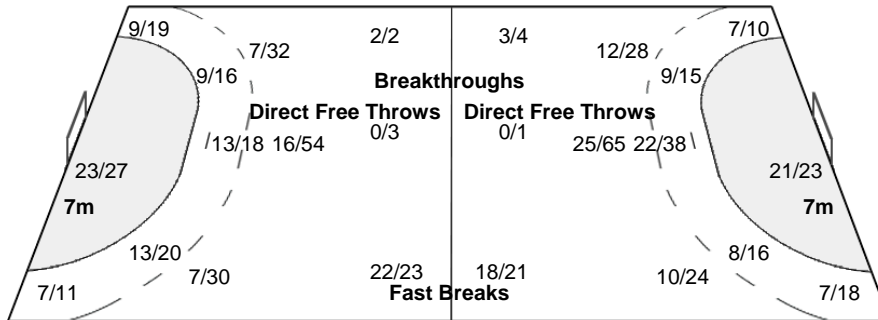

XX Women's World Championship 2011

Brasil

Cumulative Statistics

ISL - Iceland

Shots Distribution

Players

Goals / Shots

1 ASMUNSDOTTIR G	2 KNUTSDOTTIR K	3 PALSDOTTIR A	4 STEFANSDOTTIR P	5 JONSDOTTIR R	6 EYJOLFSDOTTIR H	8 SIGURDARDOTTIR S
1/1	7/7 4/4 5/5	1/1 1/1 2/2	2/2 3/4 1/1 0/1 1/1	2/3 0/1 1/2	2/3 0/1 2/2	1/1 0/3 6/7
	1/1 1/1 6/8	1/1 1/1 1/1	1/1 1/1 3/4	1-Missed	4-Blocked	7-Missed 6-Post 4-Blocked
	3-Missed 2-Post	6-Blocked	2-Post			

9 SKULADOTTIR D	12 EINARSDOTTIR S	13 GUNNARDOTTIR A	14 SKULADOTTIR H	15 STEFANSDOTTIR H	17 GUDMUNDSDOTTIR A	18 HARALDSDOTTIR B
0/2 6/6	6/7 1/1 3/3 1/1		1/1 0/4 3/4	2/2 0/2 5/8 3/3	0/1	1/1 0/1 0/1
			1-Post	2-Missed 5-Post 4-Blocked	7-Missed 3-Post	2-Blocked 1-Missed 2-Blocked

19 ATLADOTTIR T	23 GUDMUNDSDOTTIR R
0/1 2/3	0/1
2-Missed 1-Post 1-Blocked	1-Missed 1-Post 2-Blocked

Team Goals / Shots

13/14	12/16	17/19
6/15	1/10	21/36
29/34	7/12	22/28

24-Missed 21-Post 25-Blocked

Offence

Goalkeepers Saves / Shots

7/29	3/13	3/22
13/29	12/12	10/24
5/29	4/12	9/38

1 ASMUNSDOTTIR G

7/22	3/13	3/19
13/27	9/9	9/22
5/25	3/11	7/33

12 EINARSDOTTIR S

0/7	0/3
0/2	3/3
0/4	1/1

LEGEND		
%	Efficiency	
AS	Assists	
G/S	Goals/Shots	
S/S	Saves/Shots	
YC	Yellow Cards	
2Min	2 Minute Suspensions	6m
BS	Blocked Shots	BT
MP	Matches Played	n/a
ST	Steals	TO
		7m
		DR
		PR
		TP
		9m
		FB
		RC
		Wing