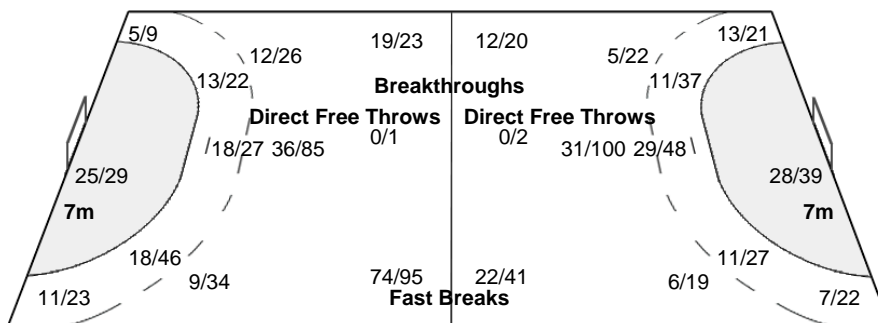

XX Women's World Championship 2011

Brasil

Cumulative Statistics

DEN - Denmark

Shots Distribution

Players

Goals / Shots

1 TOFT S	2 MELGAARD M	3 KVIESGAARD M	4 THORSGAARD S	7 FISKER M	10 KROGSHEDE C	11 BILLE K
	1/1	0/1		1/1		2/2
	0/1	0/1	1/1	0/1	2/4	0/1
	1/1	3/3	1/1	2/2	1/2	1/1
			1-Missed	1-Missed 2-Post	3-Missed 5-Post	1-Blocked 5-Missed
						3-Missed 1-Post
12 MORTENSEN K	15 LARSEN P	16 PEDERSEN C	18 BURGAARD L	19 JORGENSEN L	21 KRISTIANSEN K	22 TROELSEN T
	1/1	4/4	6/6	5/6	3/3	0/2
		0/3	5/6	3/3	9/12	1/1
	3/3	0/2	3/4	0/1	4/10	0/1
		3/6	3/4	1/2	1/3	1/1
	3-Missed 3-Post	1-Blocked	6-Post	3-Missed 7-Post	4-Blocked	3-Missed 1-Post
					3-Blocked	6-Missed 7-Post
						10-Blocked
23 NORGAARD A	26 SPELLERBERG L	28 JORGENSEN S				
1/1	3/3	4/4				0/1
0/2		1/2				1/1
9/10	7/10	8/8				
1-Missed						
		1-Blocked				1-Missed 1-Post

Team

Goals / Shots

27/30	14/18	42/48
22/40	2/11	25/45
38/48	30/45	40/50
30-Missed	33-Post	20-Blocked

Offence

Goalkeepers

Saves / Shots

9/27	18/32	10/37
17/32	16/18	14/20
15/41	11/35	12/55

1 TOFT S

1/1	0/1	4/10
3/4	2/2	2/2
3/3	1/5	1/9

12 MORTENSEN K

0/4	3/4	0/3
2/5	6/7	4/6
3/12	5/14	3/7

16 PEDERSEN C

8/22	15/27	6/24
12/23	8/9	8/12
9/26	5/16	8/39

LEGEND		
%	Efficiency	
AS	Assists	
FB	Fast Breaks	
QF	Quarterfinal	
TO	Turnovers	
2Min	2 Minute Suspensions	
BM	Bronze Medal Match	
G/S	Goals/Shots	
RC	Red Cards	
TP	Time Played	
6m	6-metre Shots	
BS	Blocked Shots	
MP	Matches Played	
S/S	Saves/Shots	
Wing	Wing Shots	
7m	7-metre Shots	
BT	Breakthroughs	
n/a	not applicable	
SF	Semifinal	
YC	Yellow Cards	
9m	9-metre Shots	
DR	Disqualification with report	
PR	Preliminary Round	
ST	Steals