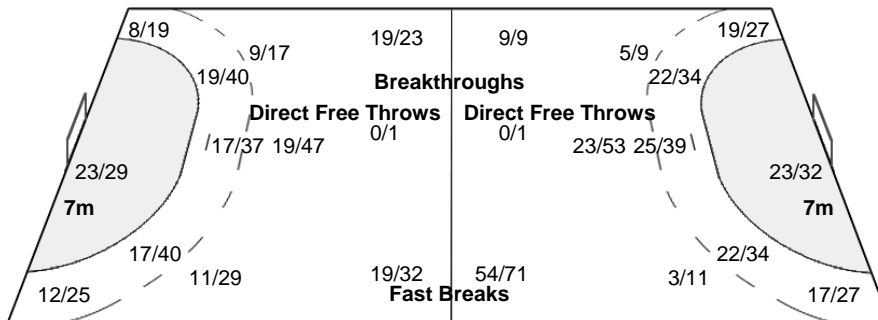

XX Women's World Championship 2011

Brasil

Cumulative Statistics

CUB - Cuba

Shots Distribution

Players

Goals / Shots

1 SALDIÑA RIVERO M	2 FERNANDEZ VALDEZ M	3 MARTINEZ DUANIS A	6 CUESTA ZULUETA A	7 GOMEZ HERNANDEZ S	9 LUSSON MIRANDA L	12 ALDAMA MIRANDA Y
	1/2	1/2	2/3	0/1	0/1	1/1
	3/5	4/7	3/4	1/4	0/3	1/1
	1/3	1/3	10/11	3/3	2/2	2/3
	1-Missed 1-Post	1-Blocked 2-Missed	2-Missed	4-Missed 3-Post	4-Blocked 10-Missed 2-Post	7-Blocked

14 POUMIER MACHADO M	15 VALERA ABREUS N	16 GUEVARA LLOVERA E	17 ESPINOSA ZAMORA L	18 RAMIREZ MILAN Y	19 MESA MATOS M
	2/4	1/1		1/1	5/7
0/1	0/1	0/3	3/5	2/4	2/5
0/2	2/3	4/7	1/2	1/2	6/9
1-Missed	5-Blocked	1-Missed 1-Post	1-Blocked 4-Missed 3-Post	5-Blocked 1-Missed 1-Post	

Team

Goals / Shots

12/17	8/15	20/25
15/29	2/16	28/48
32/48	16/26	40/55

26-Missed 11-Post 23-Blocked

Offence

Defence

Goalkeepers

Saves / Shots

5/23	6/23	2/29
12/31	13/16	12/29
9/61	6/37	8/46

1 SALDIÑA RIVERO M

	2/3	0/3
2/2		0/3
0/9	2/2	0/4

12 ALDAMA MIRANDA Y

5/12	1/4	0/7
2/10	3/3	1/7
4/22	1/11	1/5

16 GUEVARA LLOVERA E

0/11	3/16	2/19
8/19	10/13	11/19
5/30	3/24	7/37

LEGEND		
%	Efficiency	
AS	Assists	
G/S	Goals/Shots	
RC	Red Cards	
Wing	Wing Shots	
2Min	2 Minute Suspensions	6m
BS	Blocked Shots	BT
MP	Matches Played	n/a
S/S	Saves/Shots	ST
YC	Yellow Cards	
		7m
		DR
		PL
		TO
		9m
		FB
		PR
		TP