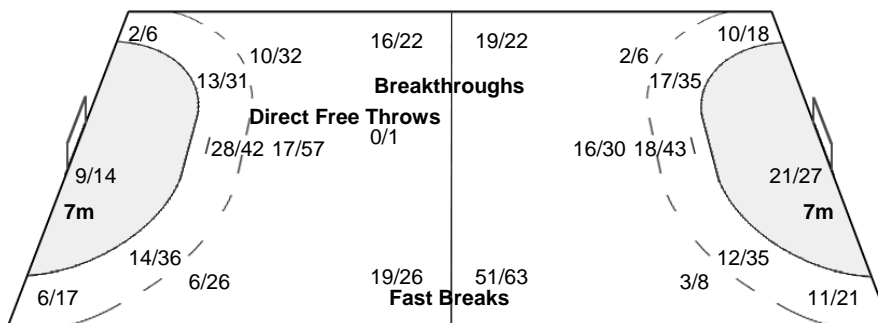

XX Women's World Championship 2011

Brasil

Cumulative Statistics

CIV - Ivory Coast

Shots Distribution

Players

Goals / Shots

Player	Goals	Shots	Missed	Blocked	Post
1 KOFFI A	0	0	0	0	0
2 KOUYO R	0	1	1	2	3
3 COULIBALY W	0	1	1	0	1
5 MAMBO N	4	5	1	1	1
7 GUEDE Y	1	2	1	0	1
8 DOSSO A	0	2	2	3	5
9 GONDO B	3	5	2	2	5
10 TOUALY S	1	1	0	0	0
13 LOBOUET B	0	2	2	0	0
14 TOUALY L	1	3	2	0	1
15 YAMKOU N	1	1	0	0	0
16 KANGAH N	0	0	0	0	0
17 TRAORE M	0	2	2	0	0
18 ASSEMON A	1	2	1	1	0
19 KARAMOKO A	0	1	1	0	0
21 COURCELLES A	1	2	1	1	0

Team

Goals / Shots

12/18	7/15	16/26
17/32	1/20	6/11
30/42	22/38	29/37

26-Missed 20-Post 23-Blocked

Offence

Goalkeepers

Saves / Shots

2/19	5/20	6/32
14/25	2/4	19/27
8/57	4/29	6/33

1 KOFFI A

1/6	2/9	2/10
3/6	0/1	3/6
2/10	1/9	1/9

16 KANGAH N

1/13	3/11	4/22
11/19	2/3	16/21
6/47	3/20	5/24

LEGEND

%	Efficiency	2Min	2 Minute Suspensions	6m	6-metre Shots	7m	7-metre Shots	9m	9-metre Shots
AS	Assists	BS	Blocked Shots	BT	Breakthroughs	DR	Disqualification with report	FB	Fast Breaks
G/S	Goals/Shots	MP	Matches Played	n/a	not applicable	PR	Preliminary Round	RC	Red Cards
S/S	Saves/Shots	ST	Steals	TO	Turnovers	TP	Time Played	Wing	Wing Shots
YC	Yellow Cards