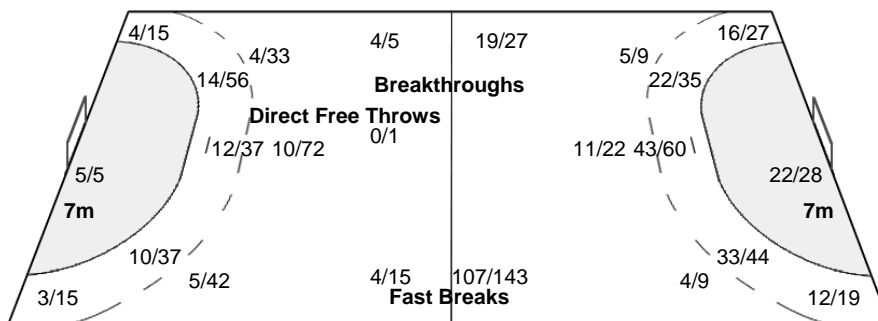

XX Women's World Championship 2011

Brasil

Cumulative Statistics

AUS - Australia

Shots Distribution

Players

Goals / Shots

1 HARBORT J	2 FLETCHER V	3 HUDSON-GOFERS A	4 CONDON M	5 MURRAY C	6 KELLY V	7 KEIGHLEY A
	0/1	1/2	4/6	1/8	1/3	
	0/2	0/2	2/4	2/6	0/3	0/1
	3/6	1/2	4/9	4/12	0/3	2/2
	5-Missed	13-Blocked	15-Missed	7-Post	12-Blocked	
9 KELLY M	10 COOK D	12 KENT C	14 McAfee M	15 TENNANT K	16 BOYD R	
	1/2	1/3	0/1	0/2		
1/3	0/1	1/3	2/9	0/3	4/8	
1/2	0/2	2/2	7/13	2/6	4/8	
5-Missed	2-Post	18-Missed	1-Post	5-Blocked	6-Missed	1-Post
			14-Blocked	3-Missed	8-Missed	2-Post
					7-Blocked	

Team

Goals / Shots

8/15	1/13	3/11
9/28	0/13	12/27
21/41	5/22	16/27
61-Missed	18-Post	54-Blocked

Offence

Goalkeepers

Saves / Shots

6/37	6/43	1/38
29/66	5/6	13/46
6/61	4/26	3/44

1 HARBORT J

4/19	2/26	0/16
14/33	1/2	7/23
1/22	2/14	1/23

12 KENT C

2/18	4/17	1/22
15/33	4/4	6/23
5/39	2/12	2/21

LEGEND		
%	Efficiency	
AS	Assists	
G/S	Goals/Shots	
RC	Red Cards	
Wing	Wing Shots	
2Min	2 Minute Suspensions	
BS	Blocked Shots	
MP	Matches Played	
S/S	Saves/Shots	
YC	Yellow Cards	
6m	6-metre Shots	
BT	Breakthroughs	
n/a	not applicable	
ST	Steals	
7m	7-metre Shots	
DR	Disqualification with report	
PL	Placement	
TO	Turnovers	
9m	9-metre Shots	
FB	Fast Breaks	
PR	Preliminary Round	
TP	Time Played