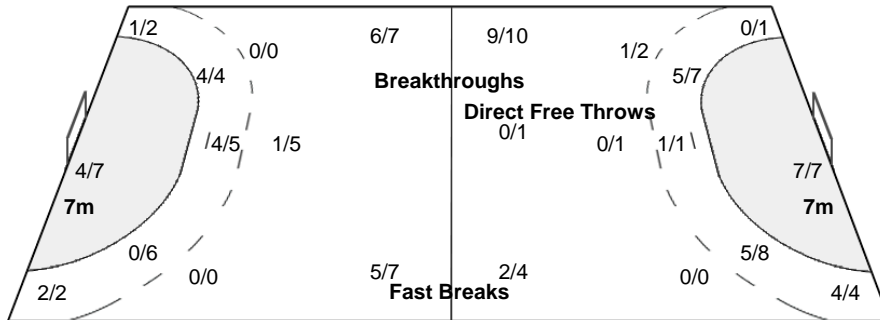

Barueri

XX Women's World Championship 2011 Brasil

SAT 3 DEC 2011
20:15

Preliminaries - Group B

Match Team Statistics

Match No: 9

NED 27 - 34 ESP
(15 - 18) (12 - 16)

Attendance: 300

Referees: COULIBALY Yalatima Nanga / DIABATE Mamoudou (CIV)

NED - Netherlands

Shots Distribution

Players

Goals / Shots

1 van der WAL M	2 ROELOFS I	5 KRAMER J	6 van der HEIJDEN L	7 BONT D	8 ABBINGH L	9 HILSTER J
			1/2	1/1	1/1	1/1
			2/2		1/1	1/1
			1/1		1/1	0/1
			1-Missed	1-Post	1-Missed 1-Post	1-Blocked 1-Missed
10 SNELDER D	12 LAMEIN D	13 BROCH Y	14 KARSTEN W	15 VISSER M	19 van der WISSEL P	26 MALESTEIN A
2/2		1/1		3/5	1/2	
				0/1	0/1	3/4
0/1				1/2	1/1	1/1
				1-Missed 1-Post		
79 POLMAN E	88 BURREKERS M					
1/1						
1/1						

Team Goals / Shots

10/14	1/2	6/7
2/2	0/1	3/3
4/6	0/1	1/1
4-Missed	3-Post	1-Blocked

Offence

Defence

Goalkeepers Saves / Shots

0/4	0/5	2/8
2/6	0/1	0/3
0/7	0/1	2/5

1 van der WAL M

0/1	0/1	0/1
0/2	0/1	0/1
		1/3

2 ROELOFS I

0/2	0/2	0/5
2/3		0/1
0/3	0/1	

88 BURREKERS M

0/1	0/2	2/2
0/1		0/1
0/4		1/2