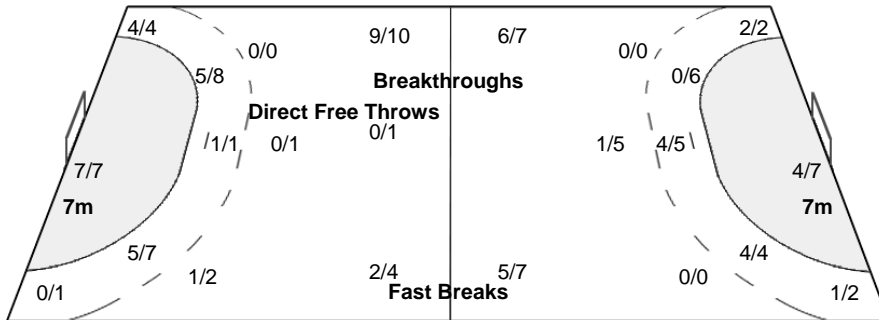

Barueri

XX Women's World Championship 2011 Brasil

SAT 3 DEC 2011
20:15

Preliminaries - Group B

Match Team Statistics

Match No: 9

NED 27 - 34 ESP
(15 - 18) (12 - 16)

Attendance: 300

Referees: COULIBALY Yalatima Nanga / DIABATE Mamoudou (CIV)

ESP - Spain

Shots Distribution

Players

Goals / Shots

1 GONZALEZ C	3 BARNO A	4 MARTIN C	6 ALBERTO N	8 CUADRADO V	9 MANGUE M	10 AGUILAR M
		1/1 1/1	1/1 1/1 1/1	1/1	2/2 1/1 1/1	2/3 1/1 3/3
			2-Post			1-Blocked
12 NAVARRO S	13 ALONSO J	14 CHAVEZ E	17 PINEDO E	21 AMOROS V	25 PENA N	29 PINEDO P
	1/1 1/1	1/1	0/1 1/1	1/1	1/1 1/1 0/1	2/3 1/1 0/1
		1-Missed	1-Missed			1-Missed
30 ELORZA P	39 CIOBANU M					

Team
Goals / Shots

4/4	5/5	6/8
4/6	1/1	3/3
7/7	1/1	3/5
3-Missed	2-Post	1-Blocked

Offence

Goalkeepers
Saves / Shots

4/14	1/2	1/7
0/2	1/1	0/3
2/6	1/1	0/1

1 GONZALEZ C

1/2		0/1
0/1		

12 NAVARRO S

3/5	1/1	1/6
0/1	1/1	0/1
0/1		

39 CIOBANU M

0/7	0/1	
0/1		0/2
2/4	1/1	0/1

LEGEND	% Efficiency	2Min 2 Minute Suspensions	6m 6-metre Shots	7m 7-metre Shots	9m 9-metre Shots
AS Assists	BS Blocked Shots	BT Breakthroughs	DR Disqualification with report	FB Fast Breaks	
G/S Goals/Shots	n/a not applicable	RC Red Cards	S/S Saves/Shots	ST Steals	
TO Turnover	TP Time Played	Wing Wing Shots	YC Yellow Cards