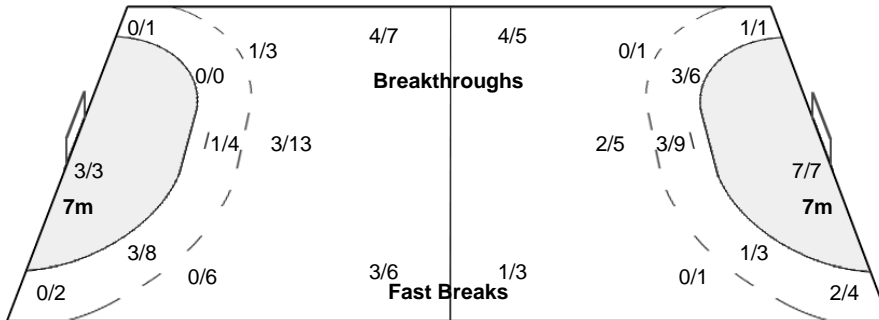

Sao Paulo

XX Women's World Championship 2011 Brasil

SUN 18 DEC 2011
14:30

Bronze Medal Match

Match Team Statistics

Match No: 87

DEN 18 - 24 ESP
(9 - 9) (9 - 15)

Attendance: 2.000

Referees: COHEN Shlomo / PERETZ Yoram (ISR)

DEN - Denmark

Shots Distribution

Players

Goals / Shots

1 TOFT S	2 MELGAARD M	4 THORSGAARD S	7 FISKER M	10 KROGSHEDE C	11 BILLE K	12 MORTENSEN K
	1/1		0/1 1/1	0/1 1/3 2/2	0/2 1/1 1/1	
			1-Missed	2-Missed	2-Missed	
15 LARSEN P	16 PEDERSEN C	18 BURGAARD L	19 JORGENSEN L	21 KRISTIANSEN K	22 TROELSEN T	23 NORGAARD A
0/2 0/1		2/2 1/2 0/1 0/1	1/1 0/1		1/1 0/1 1/2	1/1 0/1 1/1
		2-Post	1-Missed 1-Post	1-Blocked 1-Missed	1-Blocked 1-Missed	2-Blocked
26 SPELLERBERG L	28 JORGENSEN S					
1/1 0/1						

Team Goals / Shots

1/2	1/1	2/5
2/5	0/2	1/6
4/5	3/6	4/5
8-Missed	3-Post	4-Blocked

Offence

Goalkeepers Saves / Shots

1/5	1/2	0/3
1/1	1/1	3/4
1/7	2/5	0/6

1 TOFT S

	0/1	

12 MORTENSEN K

0/1		
0/1	1/2	0/1

16 PEDERSEN C

1/4	1/2	0/3
1/1	1/1	3/3
1/6	1/2	0/6