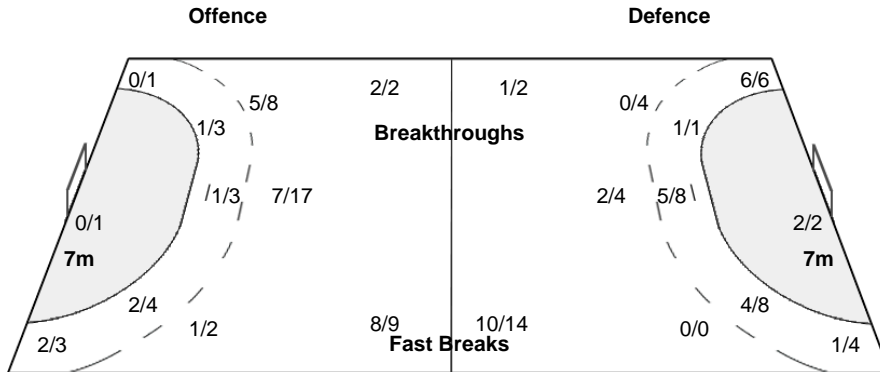

Sao Paulo

XX Women's World Championship 2011 Brasil

SUN 18 DEC 2011
11:45

Classification Match 7 / 8

Match Team Statistics

Match No: 86

ANG 29 - 32 CRO

(12 - 14) (17 - 18)

Attendance: 500

Referees: ARNTSEN Kjersti / GULLAKSEN Ida Cecillie (NOR)

ANG - Angola

Shots Distribution

Players

Goals / Shots

1 TAVARES M	2 VIEGAS J	4 BARROS E	6 CALANDULA B	7 MORAIS C	8 ALMEIDA N	9 GUIALO I
	1/1 1/2	0/1 0/1	1/2 1/1	0/1 1/2	2/2 0/1 1/2	1/1
	1-Post	1-Post			1-Post	
10 FERNANDES I	11 KIALA L	12 BRANCO C	13 ANDRE M	14 BERNARDO N	15 CARLOS A	16 BARBOSA N
	1/1 1/2 3/3	2/2	1/1	1/1 1/1	2/2 3/3	0/2 0/1 1/1
	3-Blocked				1-Post 2-Blocked	
18 KIALA M	20 QUITONGO R					
2/2	0/1	1/1				

Team Goals / Shots		
1/1	1/2	4/4
4/9	0/1	2/6
10/11	3/5	4/5
4-Post	5-Blocked	

Goalkeepers Saves / Shots		
0/1	0/3	0/6
5/5	2/2	3/9
0/4	1/5	1/9

1 TAVARES M		
0/1	0/3	0/6
5/5	2/2	3/8
0/4	1/5	1/9

12 BRANCO C		
		0/1

16 BARBOSA N