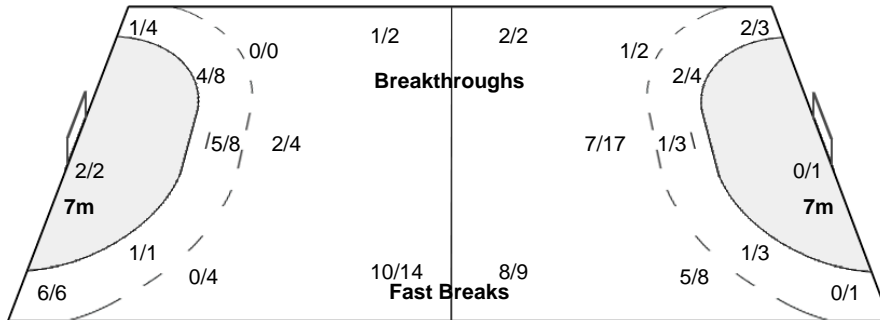

Sao Paulo

XX Women's World Championship 2011 Brasil

SUN 18 DEC 2011
11:45

Classification Match 7 / 8

Match Team Statistics

Match No: 86

ANG 29 - 32 CRO
(12 - 14) (17 - 18)

Attendance: 500

Referees: ARNTSEN Kjersti / GULLAKSEN Ida Cecillie (NOR)

CRO - Croatia

Shots Distribution

Players

Goals / Shots

1 GRUBISIC J	2 TATARI M	5 JOVETIC D	6 SERIC A	7 PETKOVIC I	8 GACE A	10 PUSIC KOROLJEVIC N
	1/1	1/1				1/1
	1/1	0/1	1/2		0/1	0/1
	2-Missed	1-Missed			1/1	3/3
12 ZDERIC M	13 HORVAT L	14 FRANIC K	15 PENEZIC A	16 JELCIC I	18 LOVRIC I	19 ZEBIC M
		1/1				1/1
	0/1	0/1	2/2	0/2	1/2	3/3
		2/2	2/2	1/1	1/1	2/2
		1-Missed 1-Post	1-Missed 1-Post	1-Blocked		1-Post
20 MILANOVIC LITRE V	27 JEZIC K					
1/1	1/1					
	1/1					
1/1		0/1	0/1			

Team Goals / Shots

1/1	3/3	6/6
0/5	0/2	6/9
4/4	4/5	8/9
5-Missed	3-Post	1-Blocked

Offence

Defence

Goalkeepers Saves / Shots

0/1	1/2	0/4
5/9	1/1	4/6
1/11	2/5	1/5

1 GRUBISIC J

0/1	1/2	0/2
4/8	1/1	4/5
1/9	2/5	1/5

12 ZDERIC M

16 JELCIC I

		0/2
1/1		0/1
0/2		

LEGEND	% Efficiency	2Min 2 Minute Suspensions	6m 6-metre Shots	7m 7-metre Shots	9m 9-metre Shots
AS Assists	BS Blocked Shots	BT Breakthroughs	DR Disqualification with report	FB Fast Breaks	ST Steals
G/S Goals/Shots	n/a not applicable	RC Red Cards	S/S Saves/Shots		
TO Turnover	TP Time Played	Wing Wing Shots	YC Yellow Cards