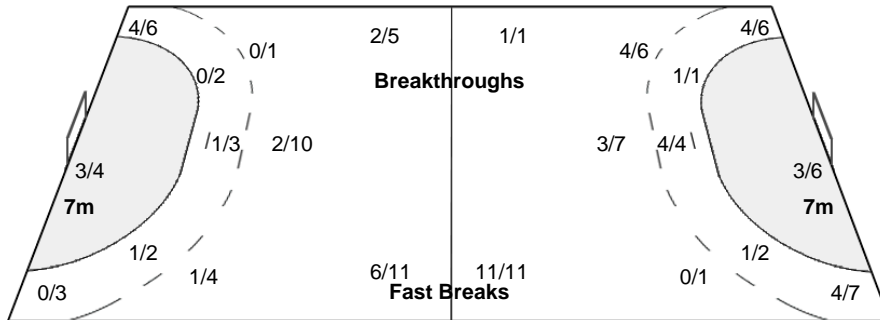

Sao Paulo

XX Women's World Championship 2011 Brasil

SUN 18 DEC 2011
9:00

Classification Match 5 / 6

Match Team Statistics

Match No: 85

RUS 20 - 36 BRA
(11 - 18) (9 - 18)

Attendance: 1.500

Referees: BONAVENTURA Charlotte / BONAVENTURA Julie (FRA)

RUS - Russian Federation

Shots Distribution

Players

Goals / Shots

5 POSTNOVA L 1/2 1-Missed 2-Post 1-Blocked	7 BODNIEVA L 0/2 2/2	8 SEN A 1/1	9 USKOVA Y 1/1	10 DAVYDENKO E 0/1 0/1 1/1 1-Missed 1-Post	11 LEVINA O 0/1 0/1	12 SEDOYKINA A
15 SHIPILOVA N 0/1 2/2	16 SIDOROVA M	17 ANDRYUSHINA E 1/1 1-Missed	18 MURAVYEVA N 1-Blocked 1-Missed	21 ZHILINSKAYE V 1/1 1-Blocked	24 BLIZNOVA I 1/1 1/1 1/2 2/2	25 TUREI E 0/1 0/1 2-Post
26 KHYMYROVA T 1-Post	29 CHERNOIVANENKO O 1/3 1/1 1/1 1-Missed 1-Post					

Team Goals / Shots

2/2	4/6	3/4
1/4	0/2	0/3
6/8	0/1	4/6

5-Missed 7-Post 3-Blocked

Offence

Goalkeepers Saves / Shots

0/5	3/3	0/12
1/5		4/5
0/5		0/9

12 SEDOYKINA A

0/3	3/3	0/8
1/4		4/4
0/2		0/2

16 SIDOROVA M

0/2		0/4
0/1		0/1
0/3		0/7