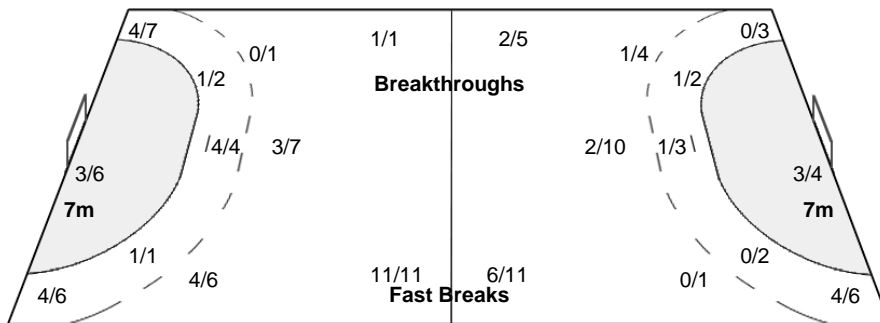

Sao Paulo

XX Women's World Championship 2011 Brasil

SUN 18 DEC 2011
9:00

Classification Match 5 / 6

Match Team Statistics

Match No: 85

RUS 20 - 36 BRA
(11 - 18) (9 - 18)

Attendance: 1.500

Referees: BONAVENTURA Charlotte / BONAVENTURA Julie (FRA)

BRA - Brazil

Shots Distribution

Players

Goals / Shots

1 MASSON C	2 DINIZ F	3 NASCIMENTO A	4 ROCHA S	5 PIEDADE D	7 MEDEIROS A	8 da SILVA F
	1/1	1/1	0/1			6/6
	2/2		0/2	1/2		
	1/1	3/3	4/4			1/1

2-Post

9 RODRIGUES A	10 QUINTINO J	12 ARENHART B	15 PINHEIRO S	17 BANCILON M	18 AMORIM E	20 MORAES F
	1/1	0/1	1/1	2/2	1/1	0/1
0/1	1/1		0/1	2/2	1/1	1/1
					1/1	2/2

1-Post 1-Blocked

1-Post 1-Blocked

1-Blocked

22 MOURA M	81 CAVALEIRO D
1/1	
1/1	2/2

1-Post

Team
Goals / Shots

5/5	0/3	12/12
4/5		1/5
5/5		9/9

5-Post 3-Blocked

Offence

Defence

Goalkeepers
Saves / Shots

0/2	2/6	1/4
3/4	2/2	3/3
2/8	1/1	2/6

1 MASSON C

0/2	2/5	1/4
3/4	1/1	2/2
2/6	1/1	2/4

12 ARENHART B

	0/1	
	1/1	1/1
0/2		0/2

LEGEND

%	Efficiency	2Min	2 Minute Suspensions	6m	6-metre Shots	7m	7-metre Shots	9m	9-metre Shots
AS	Assists	BS	Blocked Shots	BT	Breakthroughs	DR	Disqualification with report	FB	Fast Breaks
G/S	Goals/Shots	n/a	not applicable	RC	Red Cards	S/S	Saves/Shots	ST	Steals
TO	Turnover	TP	Time Played	Wing	Wing Shots	YC	Yellow Cards