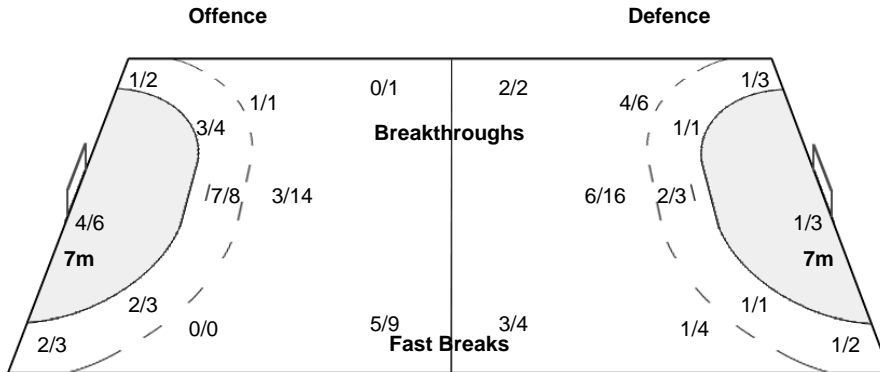

Sao Paulo

XX Women's World Championship 2011

Brasil

Semifinal

FRI 16 DEC 2011
17:15

Match Team Statistics

Match No: 83

FRA 28 - 23 DEN

Attendance: 1.500

(14 - 12) (14 - 11)

Referees: GUBICA Matja / MILOSEVIC Boris (CRO)

FRA - France

Shots Distribution

Players

Goals / Shots

2 GOUDJO A	3 DANCETTE B	4 KAMTO NJITAM N	5 AYGLON C	6 SPINCER A	7 PINEAU A	8 MENDY C
2/2		1/1	0/1			0/1 0/1
		1/1	1/1	0/1		0/1 1/1
		1-Post	1-Missed	1-Blocked	1-Post	
9 BAUDOIN P	12 LEYNAUD A	14 GNABOUYOU M	15 BRUNEAU A	16 DARLEUX C	17 DEMBELE S	18 DEROIN A
1/1 1/1		1/1			0/1 0/1 1/1	2/2
0/1 0/1						0/1
2/2		1/1				
		1-Missed	1-Blocked	1-Missed		2-Missed
20 TERVEL R	64 LACRABERE A					
	1/1 2/2					
	3/4 0/2 1/1					
1/1	2/2 1/1					

Team Goals / Shots		
4/4	4/5	3/3
4/9	0/5	3/4
3/5	1/1	6/6
5-Missed	2-Post	2-Blocked

Goalkeepers Saves / Shots		
1/7	0/1	1/10
5/8	2/2	2/4
	2/3	1/2

12 LEYNAUD A		
1/4	0/1	1/8
4/5	1/1	1/3
	2/3	0/1

16 DARLEUX C		
0/3		0/2
1/3	1/1	1/1
		1/1