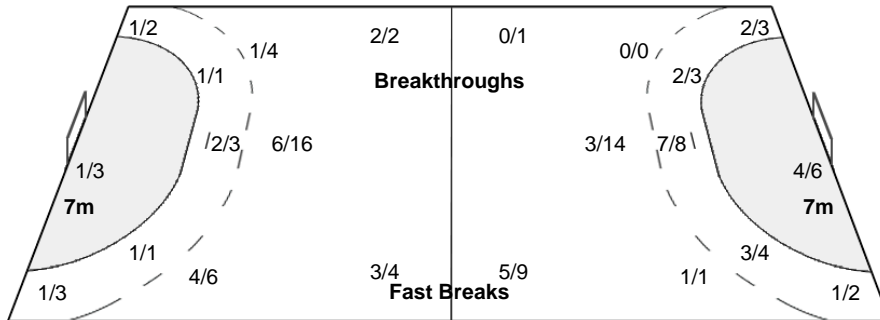

Sao Paulo

XX Women's World Championship 2011

Brasil

Semifinal

FRI 16 DEC 2011
17:15

Match Team Statistics

Match No: 83

FRA 28 - 23 DEN

Attendance: 1.500

(14 - 12) (14 - 11)

Referees: GUBICA Matja / MILOSEVIC Boris (CRO)

DEN - Denmark

Shots Distribution

Players

Goals / Shots

1 TOFT S	2 MELGAARD M	4 THORSGAARD S	7 FISKER M	10 KROGSHEDE C	11 BILLE K	12 MORTENSEN K
0/1	1/1	1/1	1/1 2/2	2/2	1/1	
			0/1	1/1		
		1-Missed				
15 LARSEN P	16 PEDERSEN C	18 BURGAARD L	19 JORGENSEN L	21 KRISTIANSEN K	22 TROELSEN T	23 NORGAARD A
1/1	0/1	0/1	1/1 5/6		2/3	1/1
			0/1 0/1 1/2		1/3	0/1
			1-Missed 1-Post		2-Missed 1-Post	1-Blocked 1-Missed
26 SPELLERBERG L	28 JORGENSEN S					
1/1	0/1					

Team Goals / Shots

6/7	1/1	9/10
3/8	0/2	2/4
	1/3	1/2
5-Missed	2-Post	1-Blocked

Offence