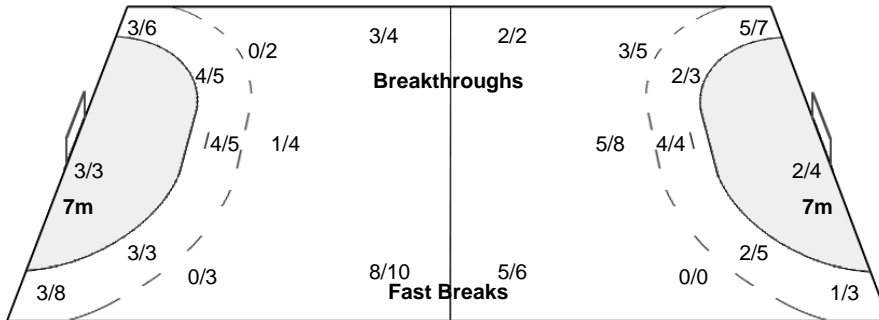

Sao Paulo

XX Women's World Championship 2011 Brasil

FRI 16 DEC 2011
14:30

Classification Match

Match Team Statistics

Match No: 82

CRO 31 - 32 BRA
(15 - 14) (16 - 18)

Attendance: 200

Referees: KLIKO Jasmin / JOHANSSON Michael (SWE)

BRA - Brazil

Shots Distribution

Players

Goals / Shots

1 MASSON C	2 DINIZ F	3 NASCIMENTO A	4 ROCHA S	5 PIEDADE D	7 MEDEIROS A	8 da SILVA F
		2/2 1/2	2/3 2/2	0/1 1/1 1/1		1/1 2/3 0/1
		1-Missed				1-Missed
9 RODRIGUES A	10 QUINTINO J	12 ARENHART B	15 PINHEIRO S	17 BANCILON M	18 AMORIM E	20 MORAES F
2/2 0/1 2/2					1/1 1/2 0/1	1/1 1/1 0/2 0/1 1/1 2/2 1/1
			1-Missed		1-Blocked	
22 MOURA M	81 CAVALEIRO D					
	1/1 1/1					
1-Blocked	1-Missed					

Team Goals / Shots

4/4	1/1	3/3
5/10	0/1	6/12
4/5	3/5	6/6
4-Missed		2-Blocked

Offence

Defence

Goalkeepers Saves / Shots

0/4	1/4	2/2
3/8		5/10
1/9	0/2	0/4

1 MASSON C

0/3	1/3	1/1
3/6		4/8
0/4	0/1	0/2

12 ARENHART B

0/1	0/1	1/1
0/2		1/2
1/5	0/1	0/2

LEGEND	% Efficiency	2Min 2 Minute Suspensions	6m 6-metre Shots	7m 7-metre Shots	9m 9-metre Shots
AS Assists	BS Blocked Shots	BT Breakthroughs	DR Disqualification with report	FB Fast Breaks	
G/S Goals/Shots	n/a not applicable	RC Red Cards	S/S Saves/Shots	ST Steals	
TO Turnover	TP Time Played	Wing Wing Shots	YC Yellow Cards