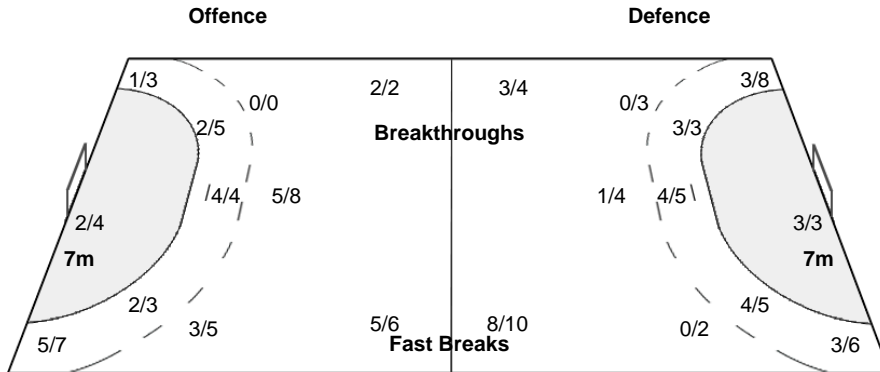

Sao Paulo

XX Women's World Championship 2011 Brasil

FRI 16 DEC 2011
14:30

Classification Match

Match Team Statistics

Match No: 82

CRO 31 - 32 BRA
(15 - 14) (16 - 18)

Attendance: 200

Referees: KLIKO Jasmin / JOHANSSON Michael (SWE)

CRO - Croatia

Shots Distribution

Players

Goals / Shots

1 GRUBISIC J	2 TATARI M	5 JOVETIC D	6 SERIC A	7 PETKOVIC I	8 GACE A	10 PUSIC KOROLJEVIC N
	1/1 2/2	1/1 0/1	1/1		1/1 1/1 0/1	1/1 1/1 0/1
	1-Post	1-Missed				
12 ZDERIC M	13 HORVAT L	14 FRANIC K	15 PENEZIC A	16 JELCIC I	18 LOVRIC I	19 ZEBIC M
	1/1 0/1 0/2	2/3 1/1	1/1 2/2 4/5	1/1 2/2		1/2 0/2 2/2
	1-Blocked	1-Post				
20 MILANOVIC LITRE V	27 JEZIC K					
1/1 0/1 1/1						

Team
Goals / Shots

4/4	3/4	0/2
5/8		5/10
8/9	2/2	4/4

1-Missed 2-Post 1-Blocked

Goalkeepers
Saves / Shots

0/4	0/1	0/3
5/10	1/1	6/12
1/5	2/5	0/6

1 GRUBISIC J

0/4	0/1	0/3
5/10	1/1	6/12
1/5	2/5	0/5

12 ZDERIC M

16 JELCIC I

		0/1