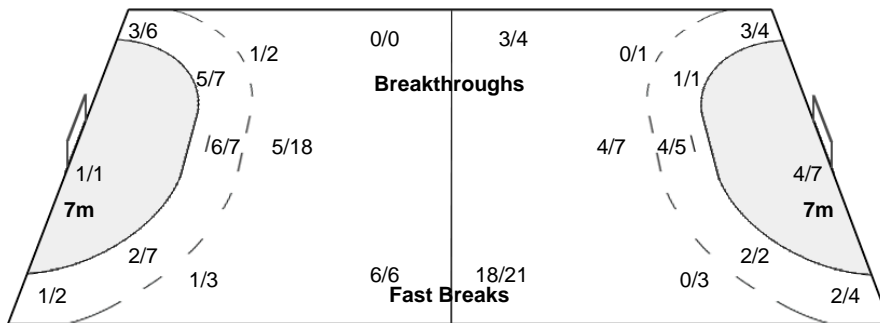

Sao Paulo

XX Women's World Championship 2011 Brasil

FRI 16 DEC 2011
11:45

Classification Match

Match Team Statistics

Match No: 81

RUS 41 - 31 ANG
(17 - 18) (24 - 13)

Attendance: 200

Referees: COULIBALY Yalatima Nanga / DIABATE Mamoudou (CIV)

ANG - Angola

Shots Distribution

Players

Goals / Shots

1 TAVARES M	2 VIEGAS J	4 BARROS E	6 CALANDULA B	7 MORAIS C	8 ALMEIDA N	9 GUIALO I
	2/2					1/1
	1/1	1/1 0/1 0/1	1/1	1/1	1/1 0/1 1/2	
	1/1	1/1	2/2 1/1 1/1	1/1 1/1	1/1 0/1 1/1	
		1-Post		1-Post	1-Post 1-Blocked	1-Blocked
10 FERNANDES I	11 KIALA L	12 BRANCO C	13 ANDRE M	14 BERNARDO N	15 CARLOS A	16 BARBOSA N
	1/2		1/1 0/2		0/1 1/2	
1/1	1/1 0/2 1/1		1/1		2/3 0/1 1/1	
	2-Post 2-Blocked		1-Missed		1-Post 2-Blocked	
18 KIALA M	20 QUITONGO R					
	1/1					
	1/1					

Team Goals / Shots

1/1	2/2	
5/6	0/4	4/8
8/9	3/7	8/8
1-Missed	6-Post	6-Blocked

Offence