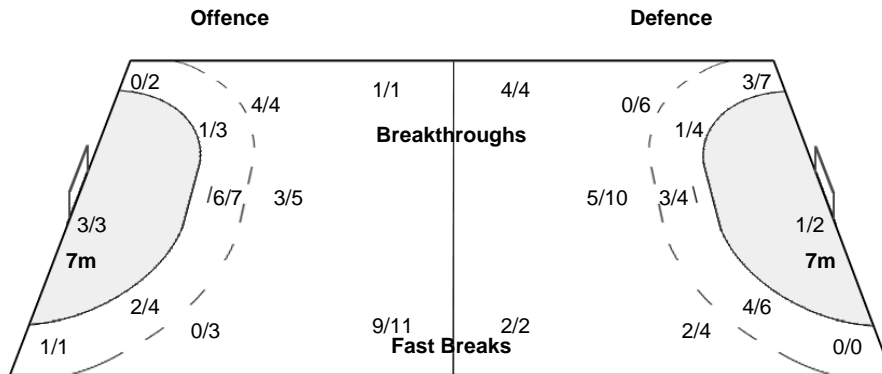

Sao Paulo

XX Women's World Championship 2011 Brasil

WED 14 DEC 2011
17:15

Quarterfinal

Match Team Statistics

Match No: 79

CRO 25 - 30 NOR
(12 - 16) (13 - 14)

Attendance: 1.300

Referees: AL SUWAIDI Mansour / BAMUTRAF Saleh (QAT)

NOR - Norway

Shots Distribution

Players

Goals / Shots

1 GRIMSBO K	2 MOLID M	4 OFTEDAL S	5 ALSTAD I	6 LOKE H	7 NOSTVOLD T	8 BREIVANG K
			1/1	1/1		1/1
				0/1	3/3	1/1
				2/2	2/2	1/1
					1/1	1/1

1-Missed 1-Blocked

9 LUNDE-BORGERSSEN K	11 JOHANSEN K	13 FRAFJORD M	16 HARALDSEN K	17 SULLAND L	18 RIEGELHUTH L	21 SNORROEGGEN G
2/3	1/1			1/1	1/1	
	1/1	0/2		1/1	0/1	0/2
	2/2	0/1		0/1	1/2	1/1
				1/2		1/1

22 KURTOVIC A	23 HERREM C
	0/1
2/2	1/1

Team Goals / Shots		
3/4	2/2	3/3
2/3	0/4	4/7
4/4	3/5	9/10

1-Missed 1-Blocked

Goalkeepers Saves / Shots		
2/4	2/2	1/6
2/5		2/3
0/8	2/4	0/4

1 GRIMSBO K		
		0/1
		0/1
0/1	0/1	0/1

16 HARALDSEN K		
2/4	2/2	1/5
2/5		2/2
0/7	2/3	0/3

LEGEND									
%	Efficiency	2Min	2 Minute Suspensions	6m	6-metre Shots	7m	7-metre Shots	9m	9-metre Shots
AS	Assists	BS	Blocked Shots	BT	Breakthroughs	DR	Disqualification with report	FB	Fast Breaks
G/S	Goals/Shots	n/a	not applicable	RC	Red Cards	S/S	Saves/Shots	ST	Steals
TO	Turnover	TP	Time Played	Wing	Wing Shots	YC	Yellow Cards